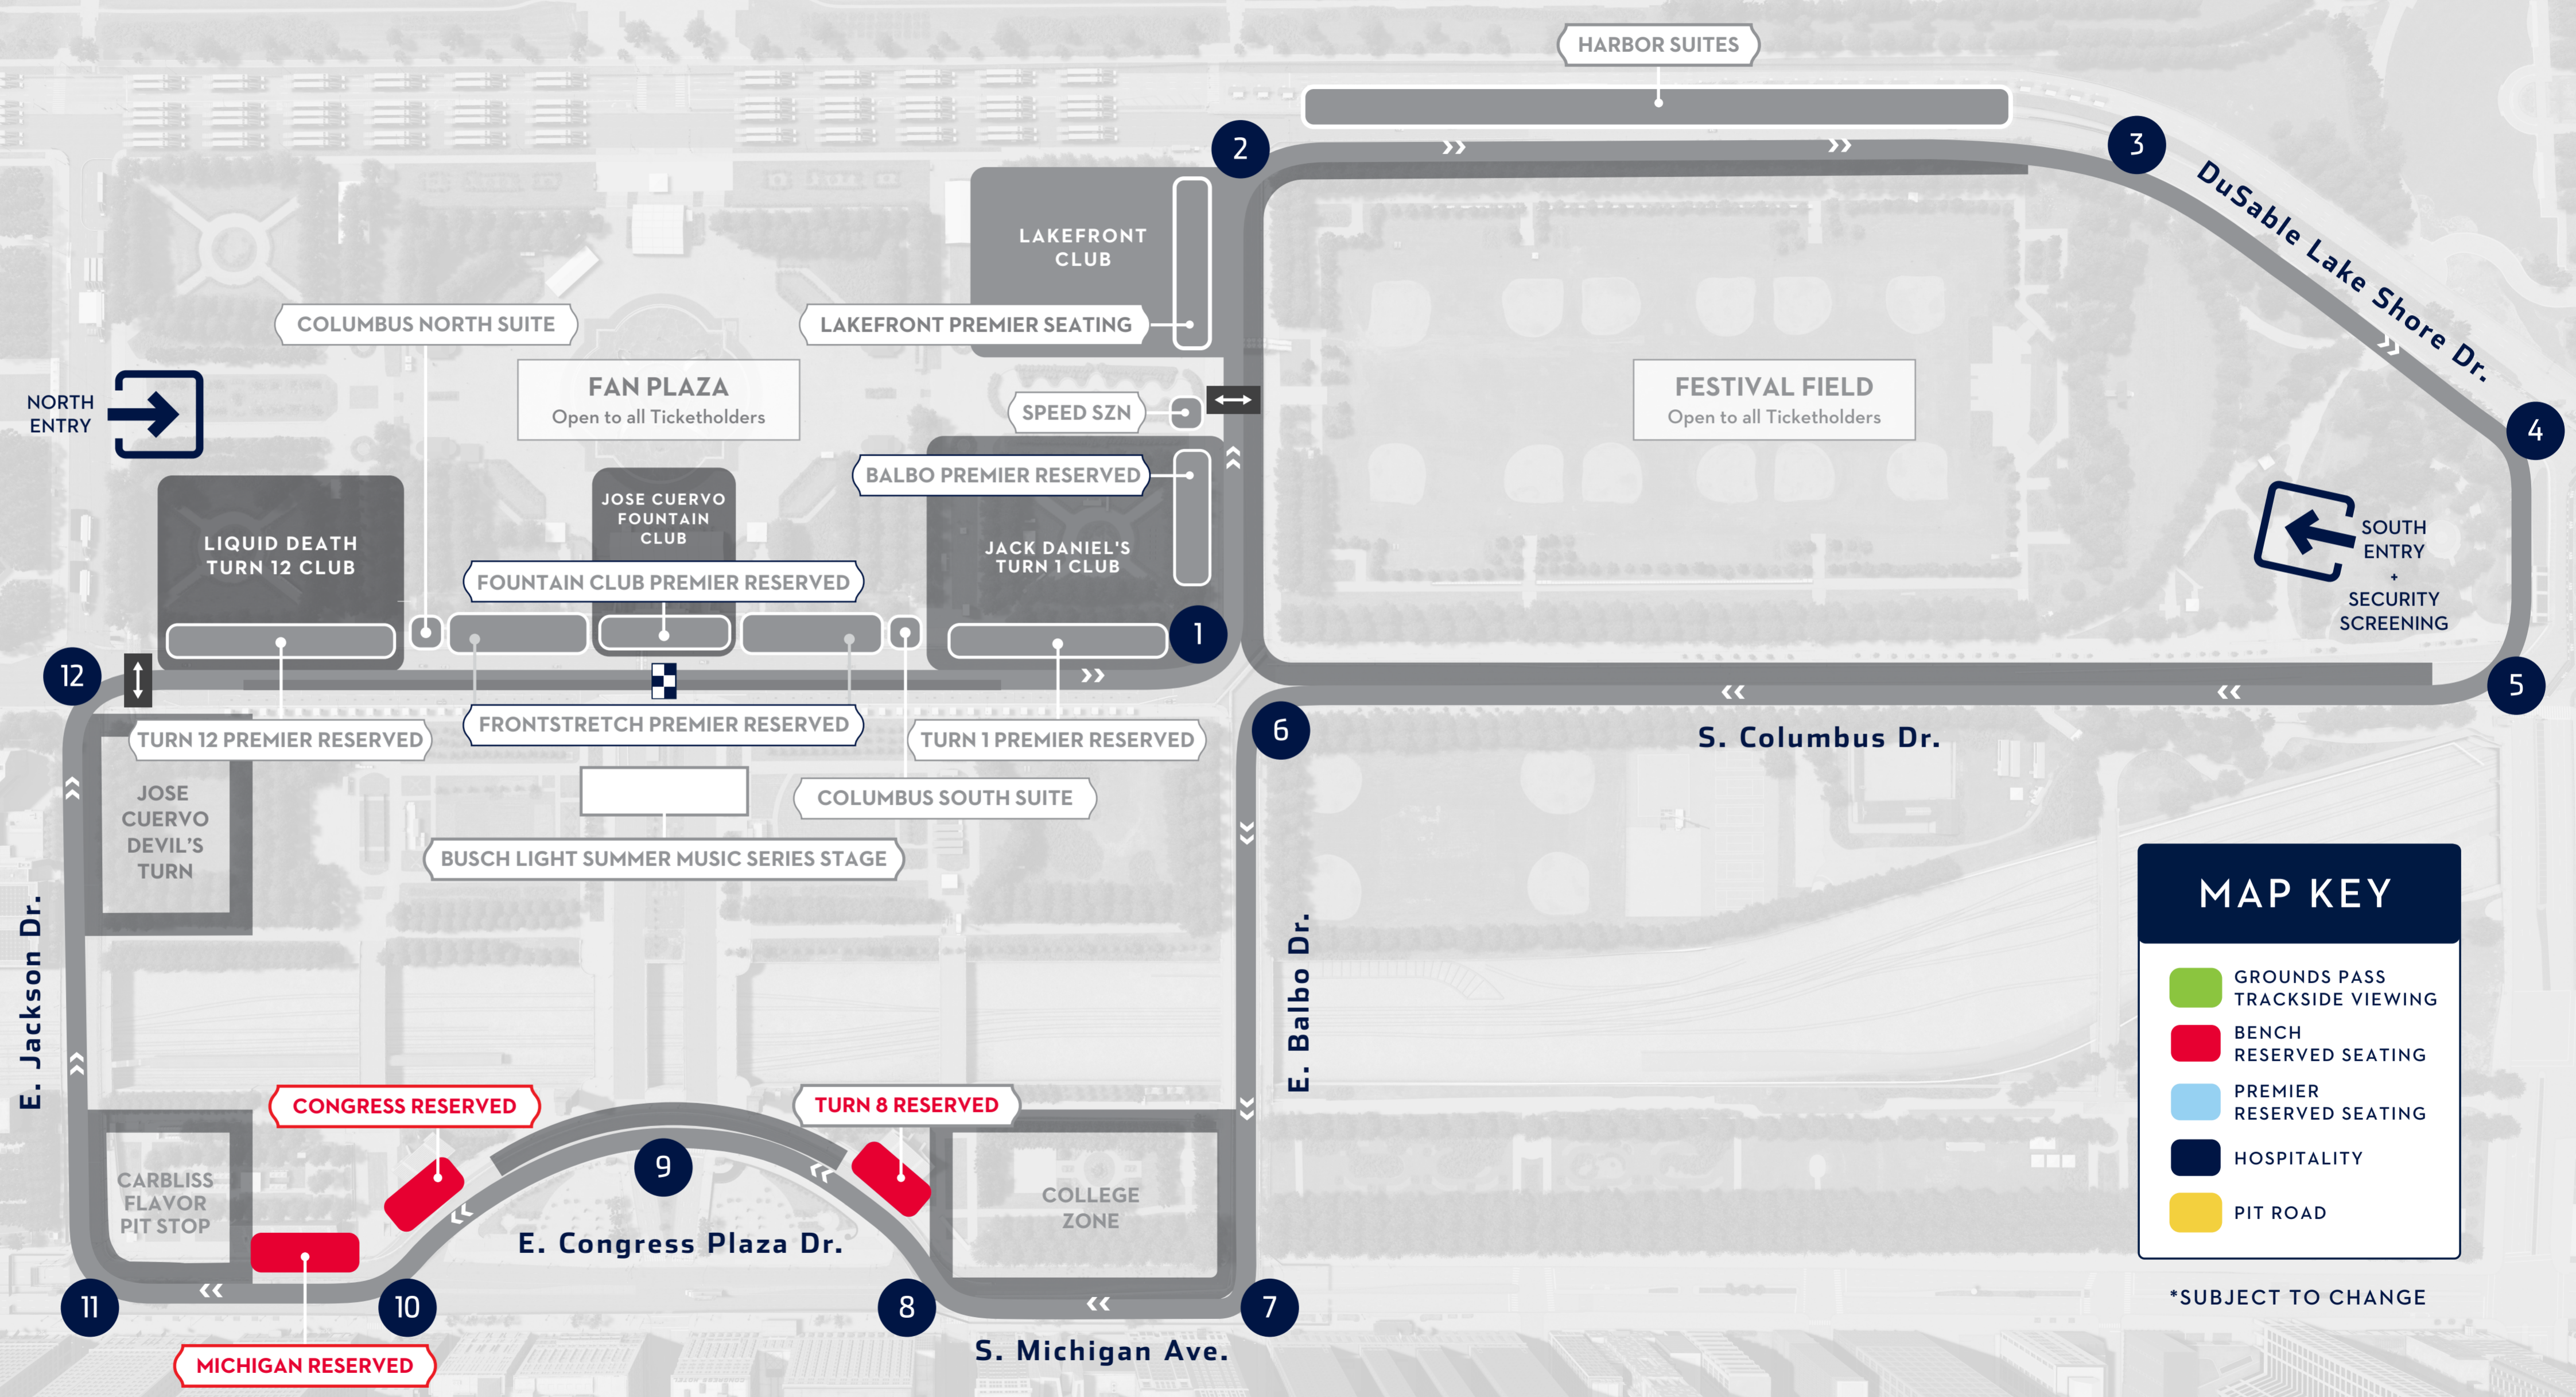

NASCAR CHICAGO

*** STREET RACE ***

NASCAR VILLAGE AT BUTLER FIELD
Open to the general public

NORTH ENTRY

SECURITY ENTRANCE

SOUTH ENTRY + SECURITY SCREENING

MAP KEY

- GROUNDS PASS TRACKSIDE VIEWING
- BENCH RESERVED SEATING
- PREMIER RESERVED SEATING
- HOSPITALITY
- PIT ROAD

*SUBJECT TO CHANGE