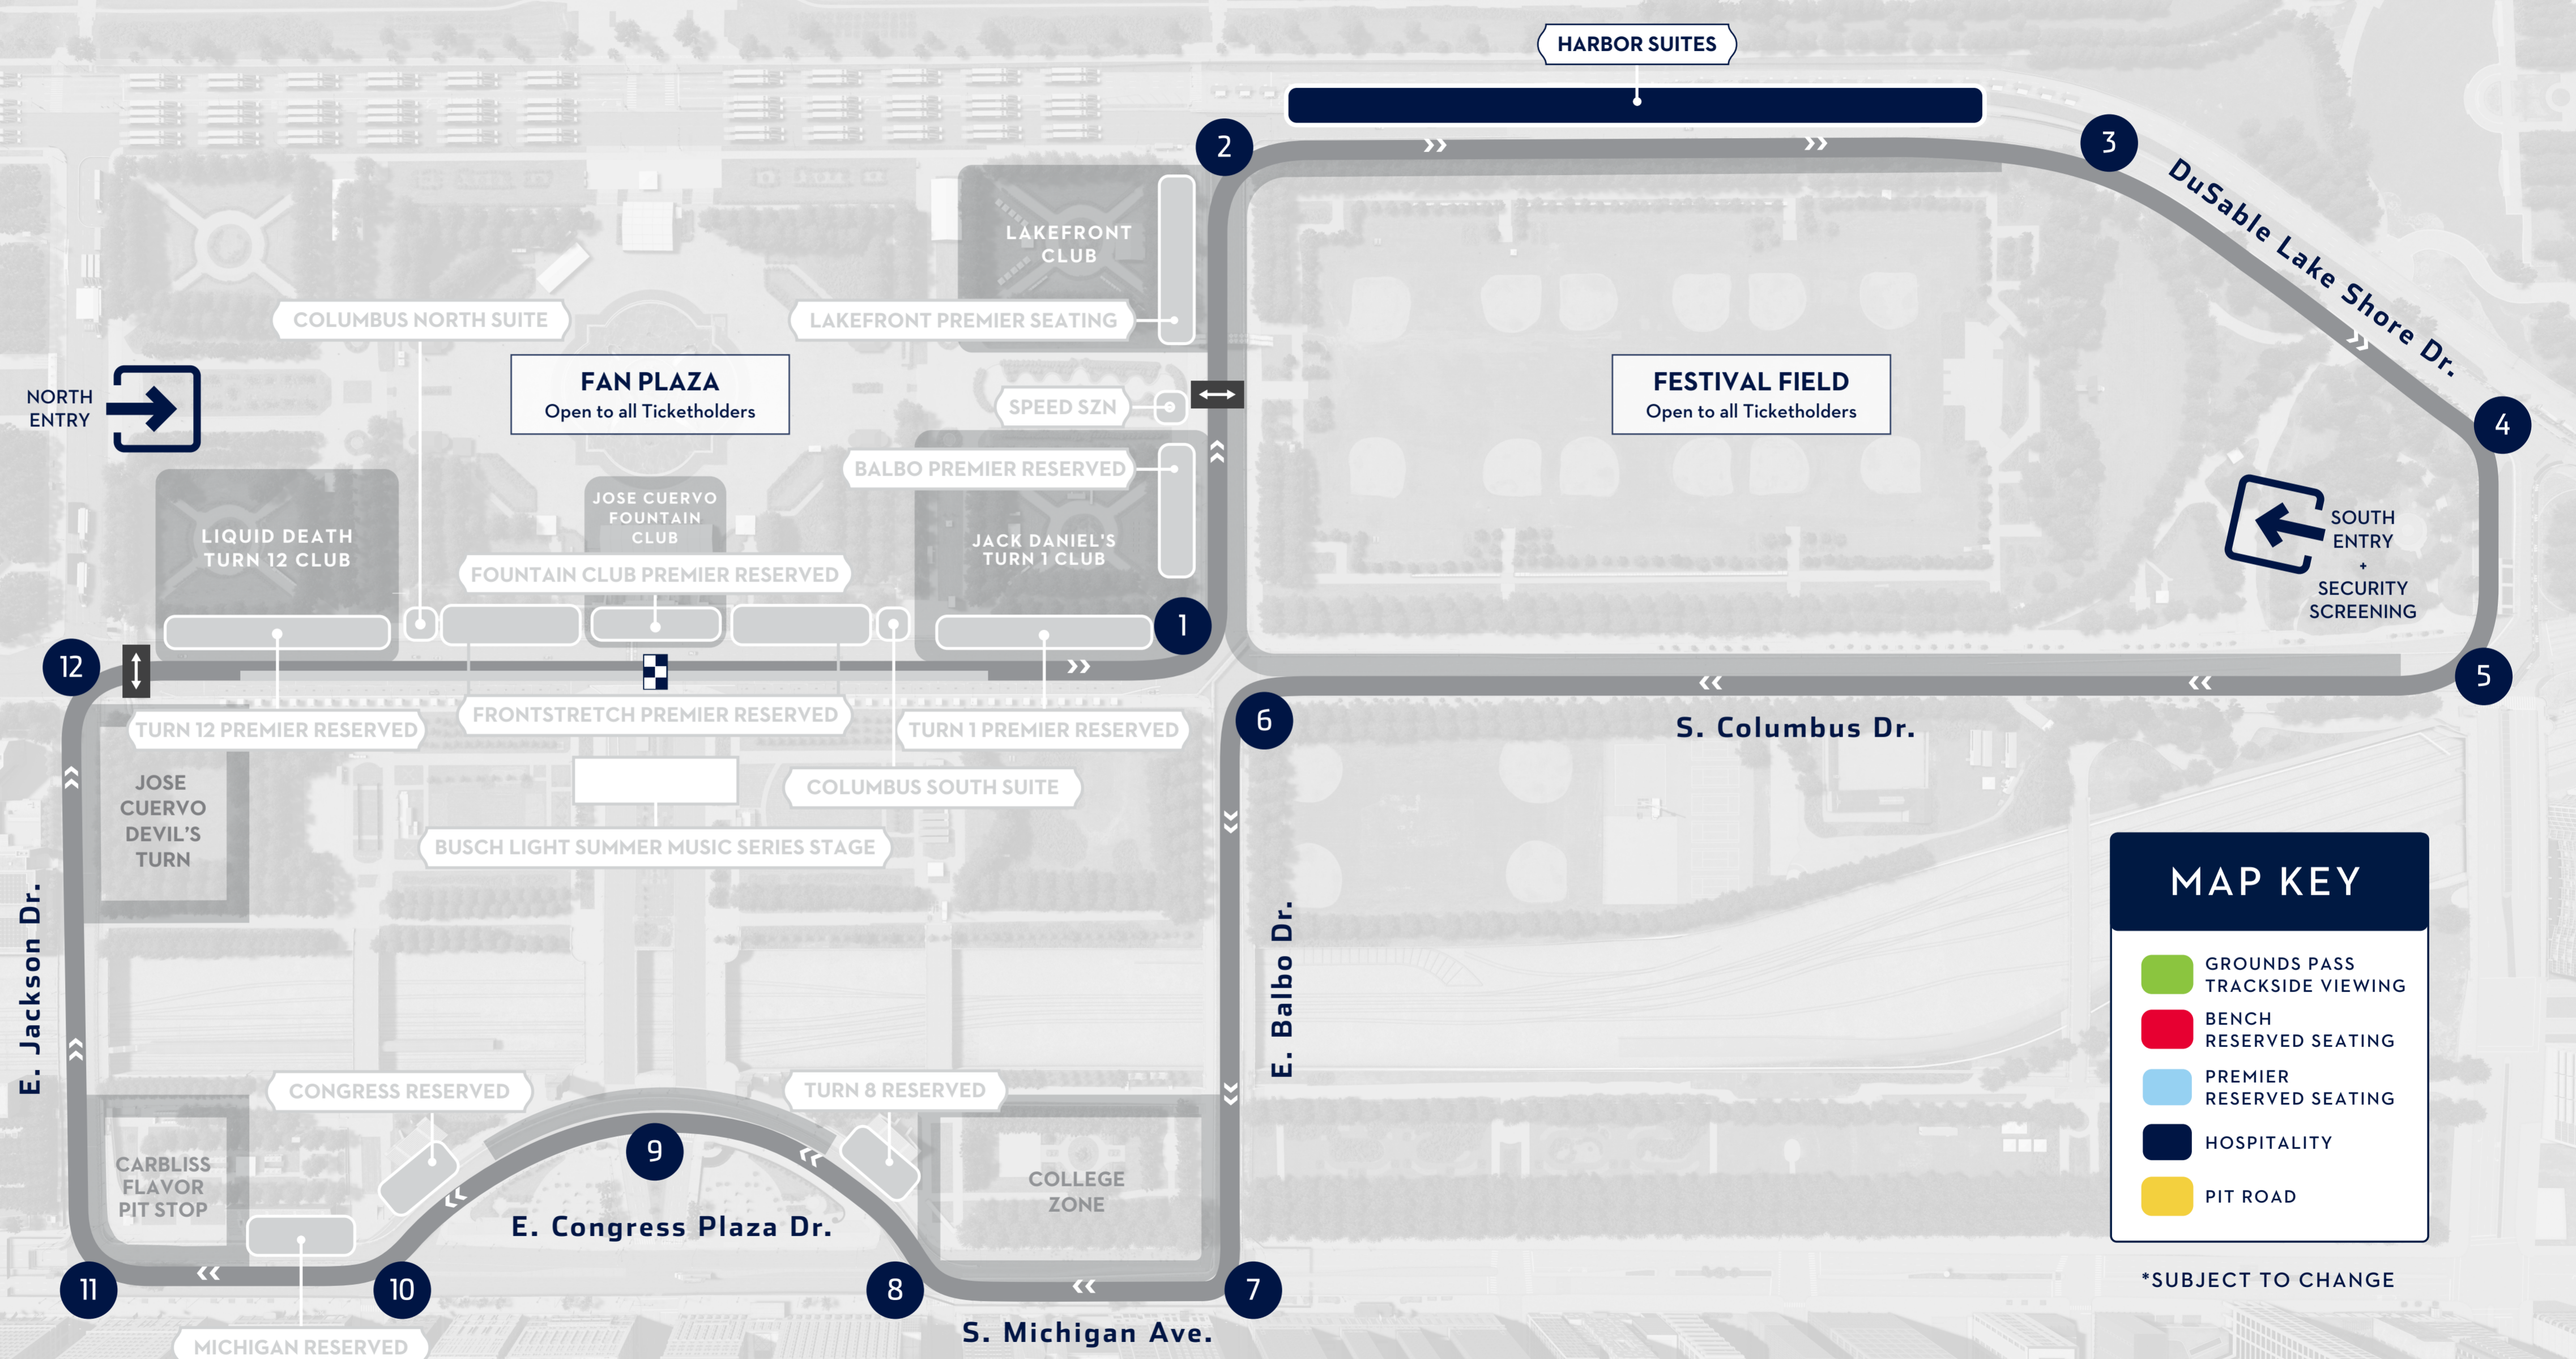

NASCAR CHICAGO

*** STREET RACE ***

NASCAR VILLAGE AT BUTLER FIELD
Open to the general public

NORTH ENTRY

SECURITY ENTRANCE

MAP KEY

- GROUNDS PASS TRACKSIDE VIEWING
- BENCH RESERVED SEATING
- PREMIER RESERVED SEATING
- HOSPITALITY
- PIT ROAD

*SUBJECT TO CHANGE