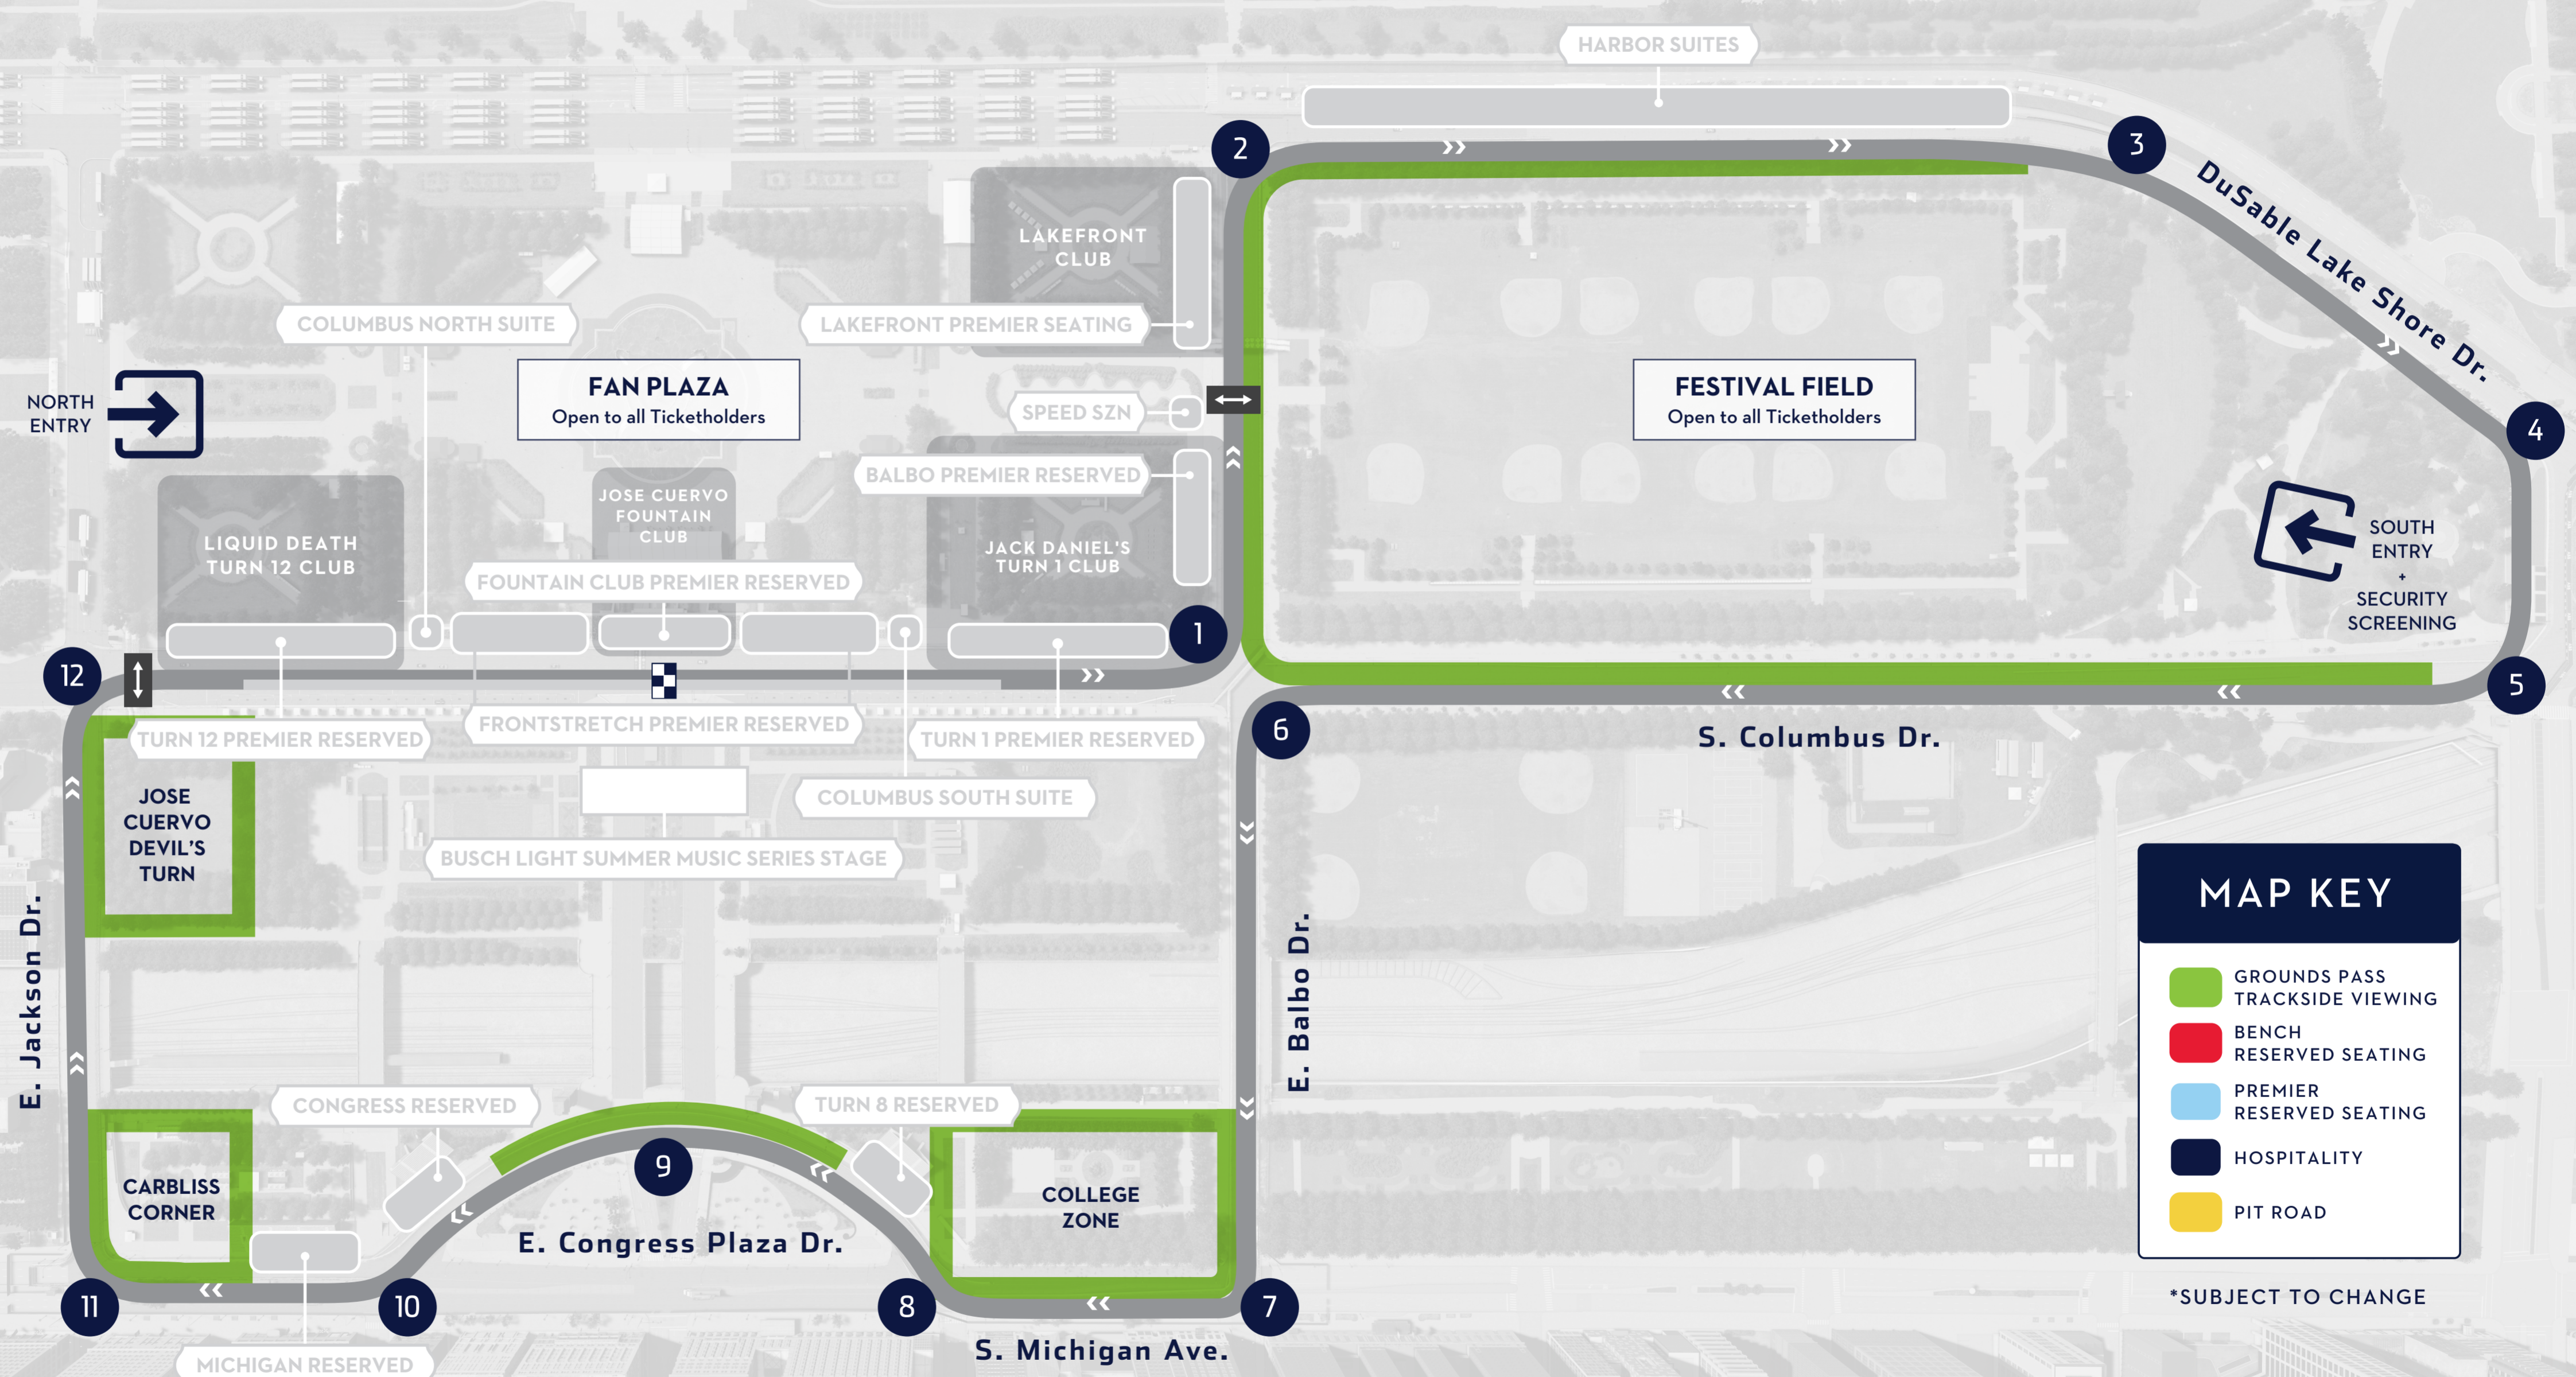

NASCAR CHICAGO

STREET RACE

NASCAR VILLAGE AT BUTLER FIELD
Open to the general public

NORTH ENTRY

SECURITY ENTRANCE

MAP KEY

- GROUNDS PASS
TRACKSIDE VIEWING
- BENCH
RESERVED SEATING
- PREMIER
RESERVED SEATING
- HOSPITALITY
- PIT ROAD

*SUBJECT TO CHANGE