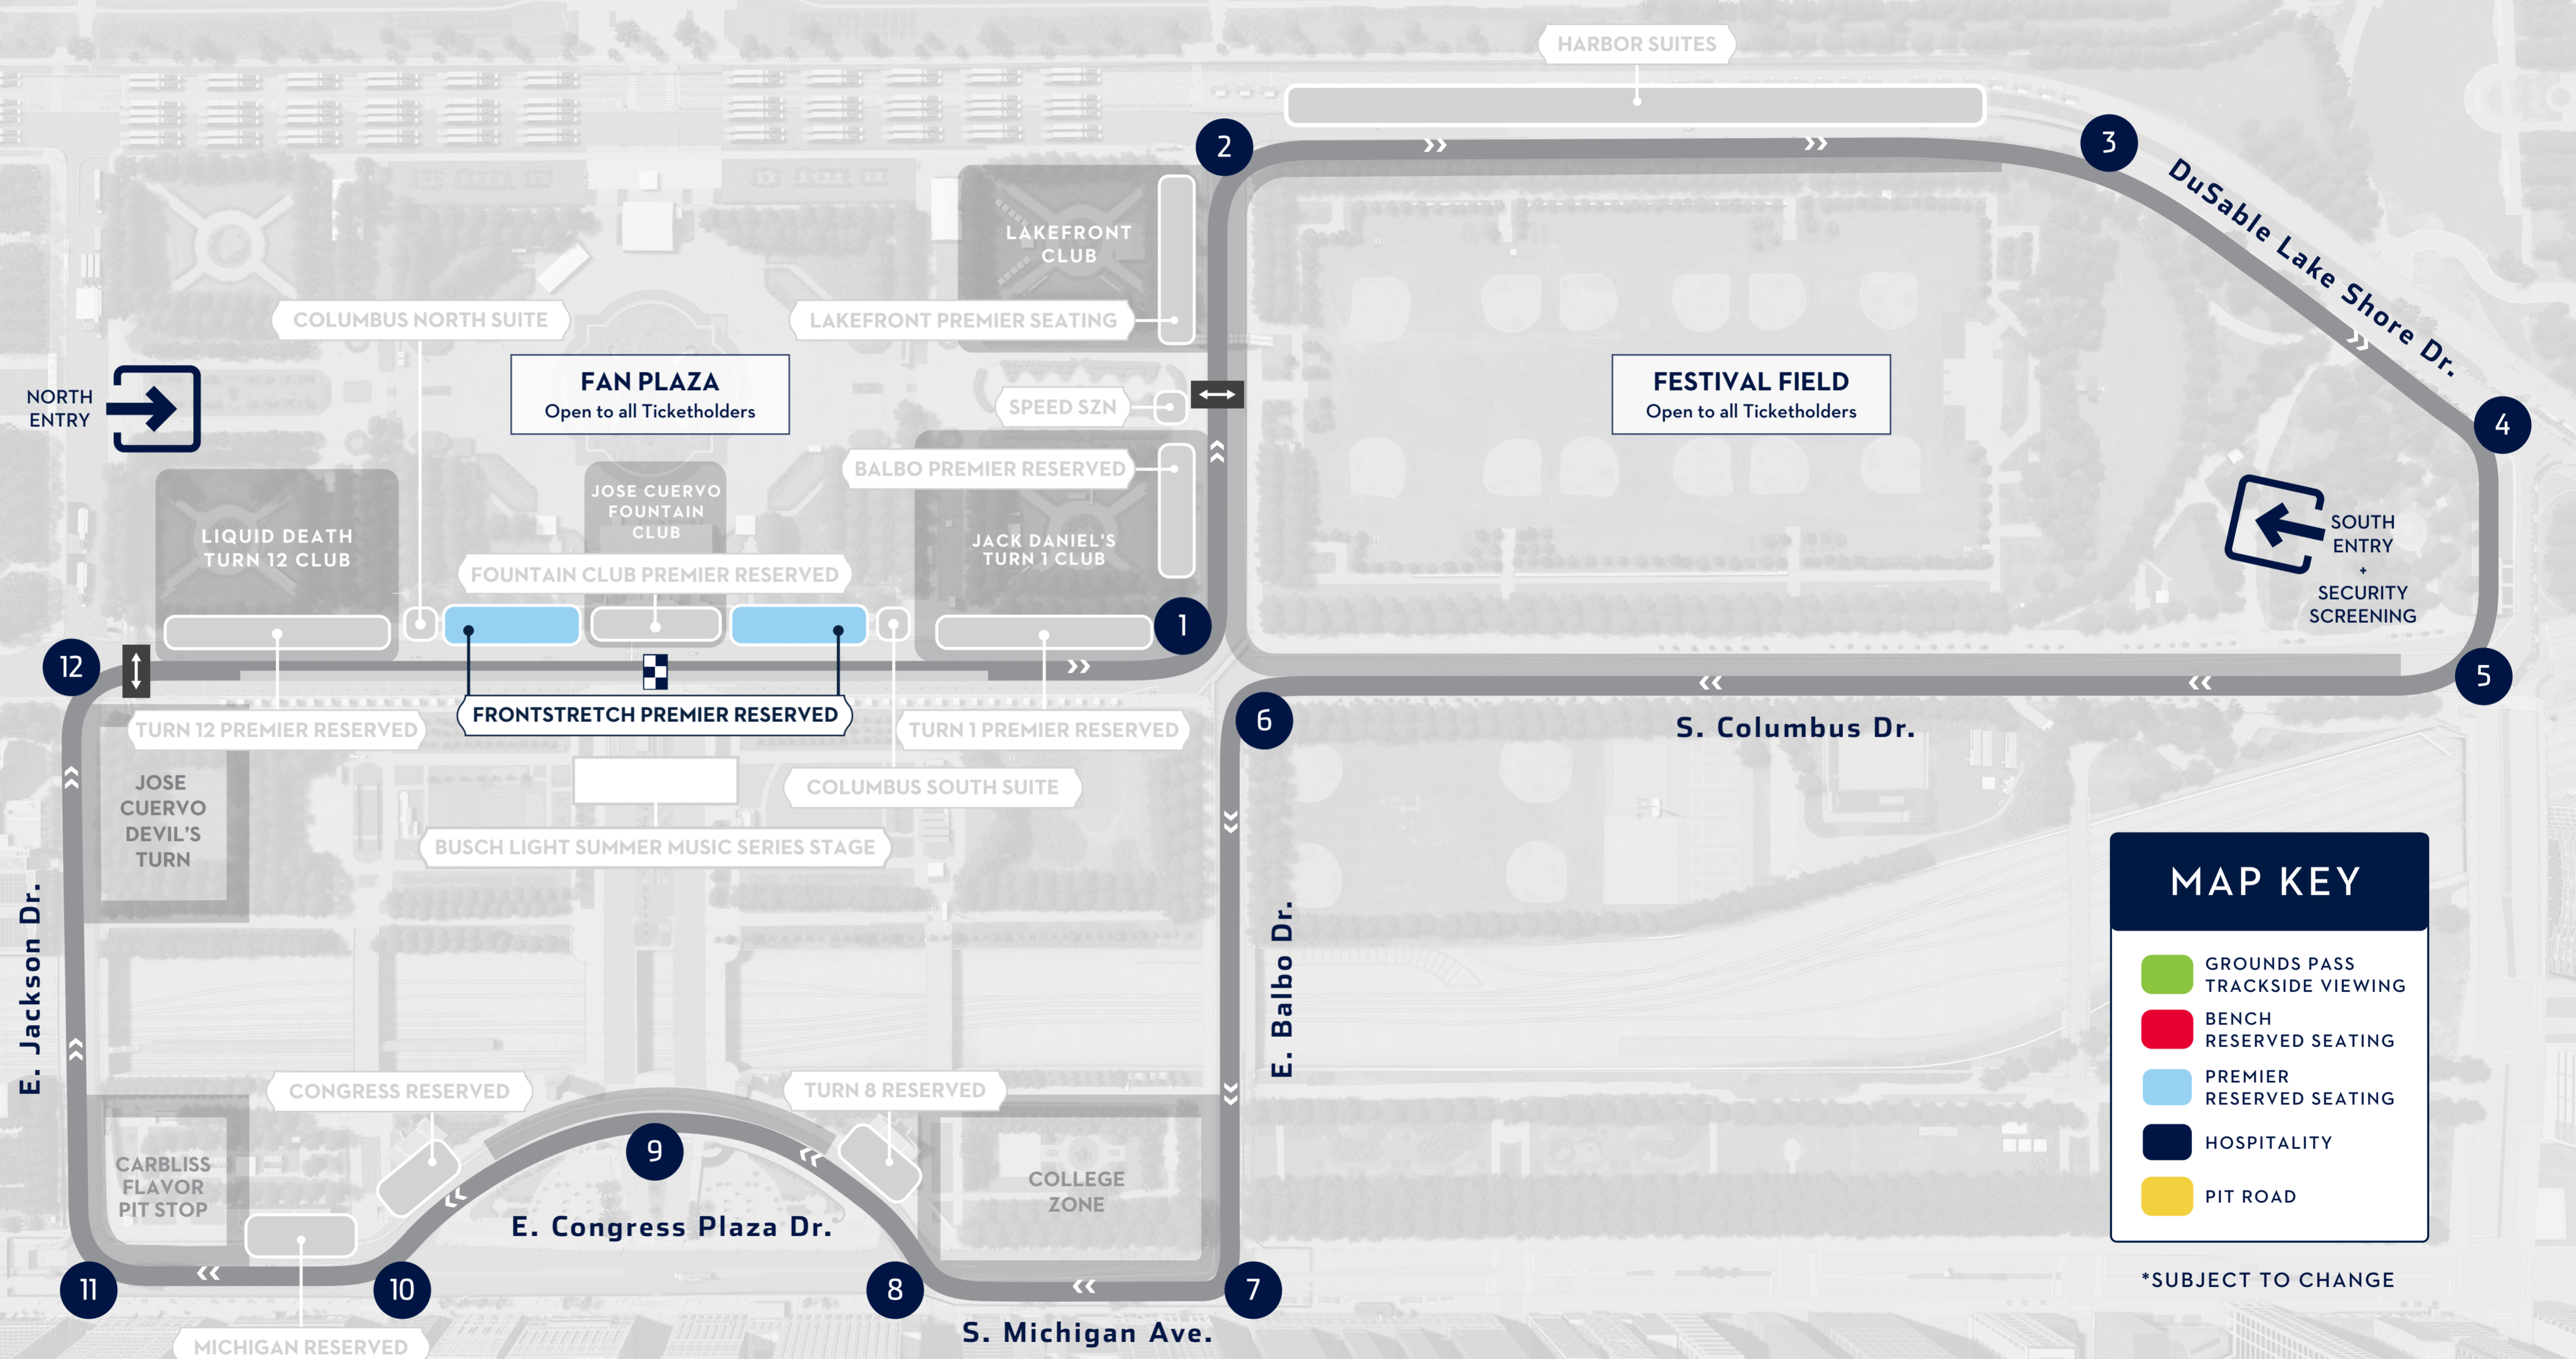

NASCAR CHICAGO

STREET RACE

NASCAR VILLAGE AT BUTLER FIELD
Open to the general public

NORTH ENTRY

SECURITY ENTRANCE

MAP KEY

- GROUNDS PASS TRACKSIDE VIEWING
- BENCH RESERVED SEATING
- PREMIER RESERVED SEATING
- HOSPITALITY
- PIT ROAD

*SUBJECT TO CHANGE