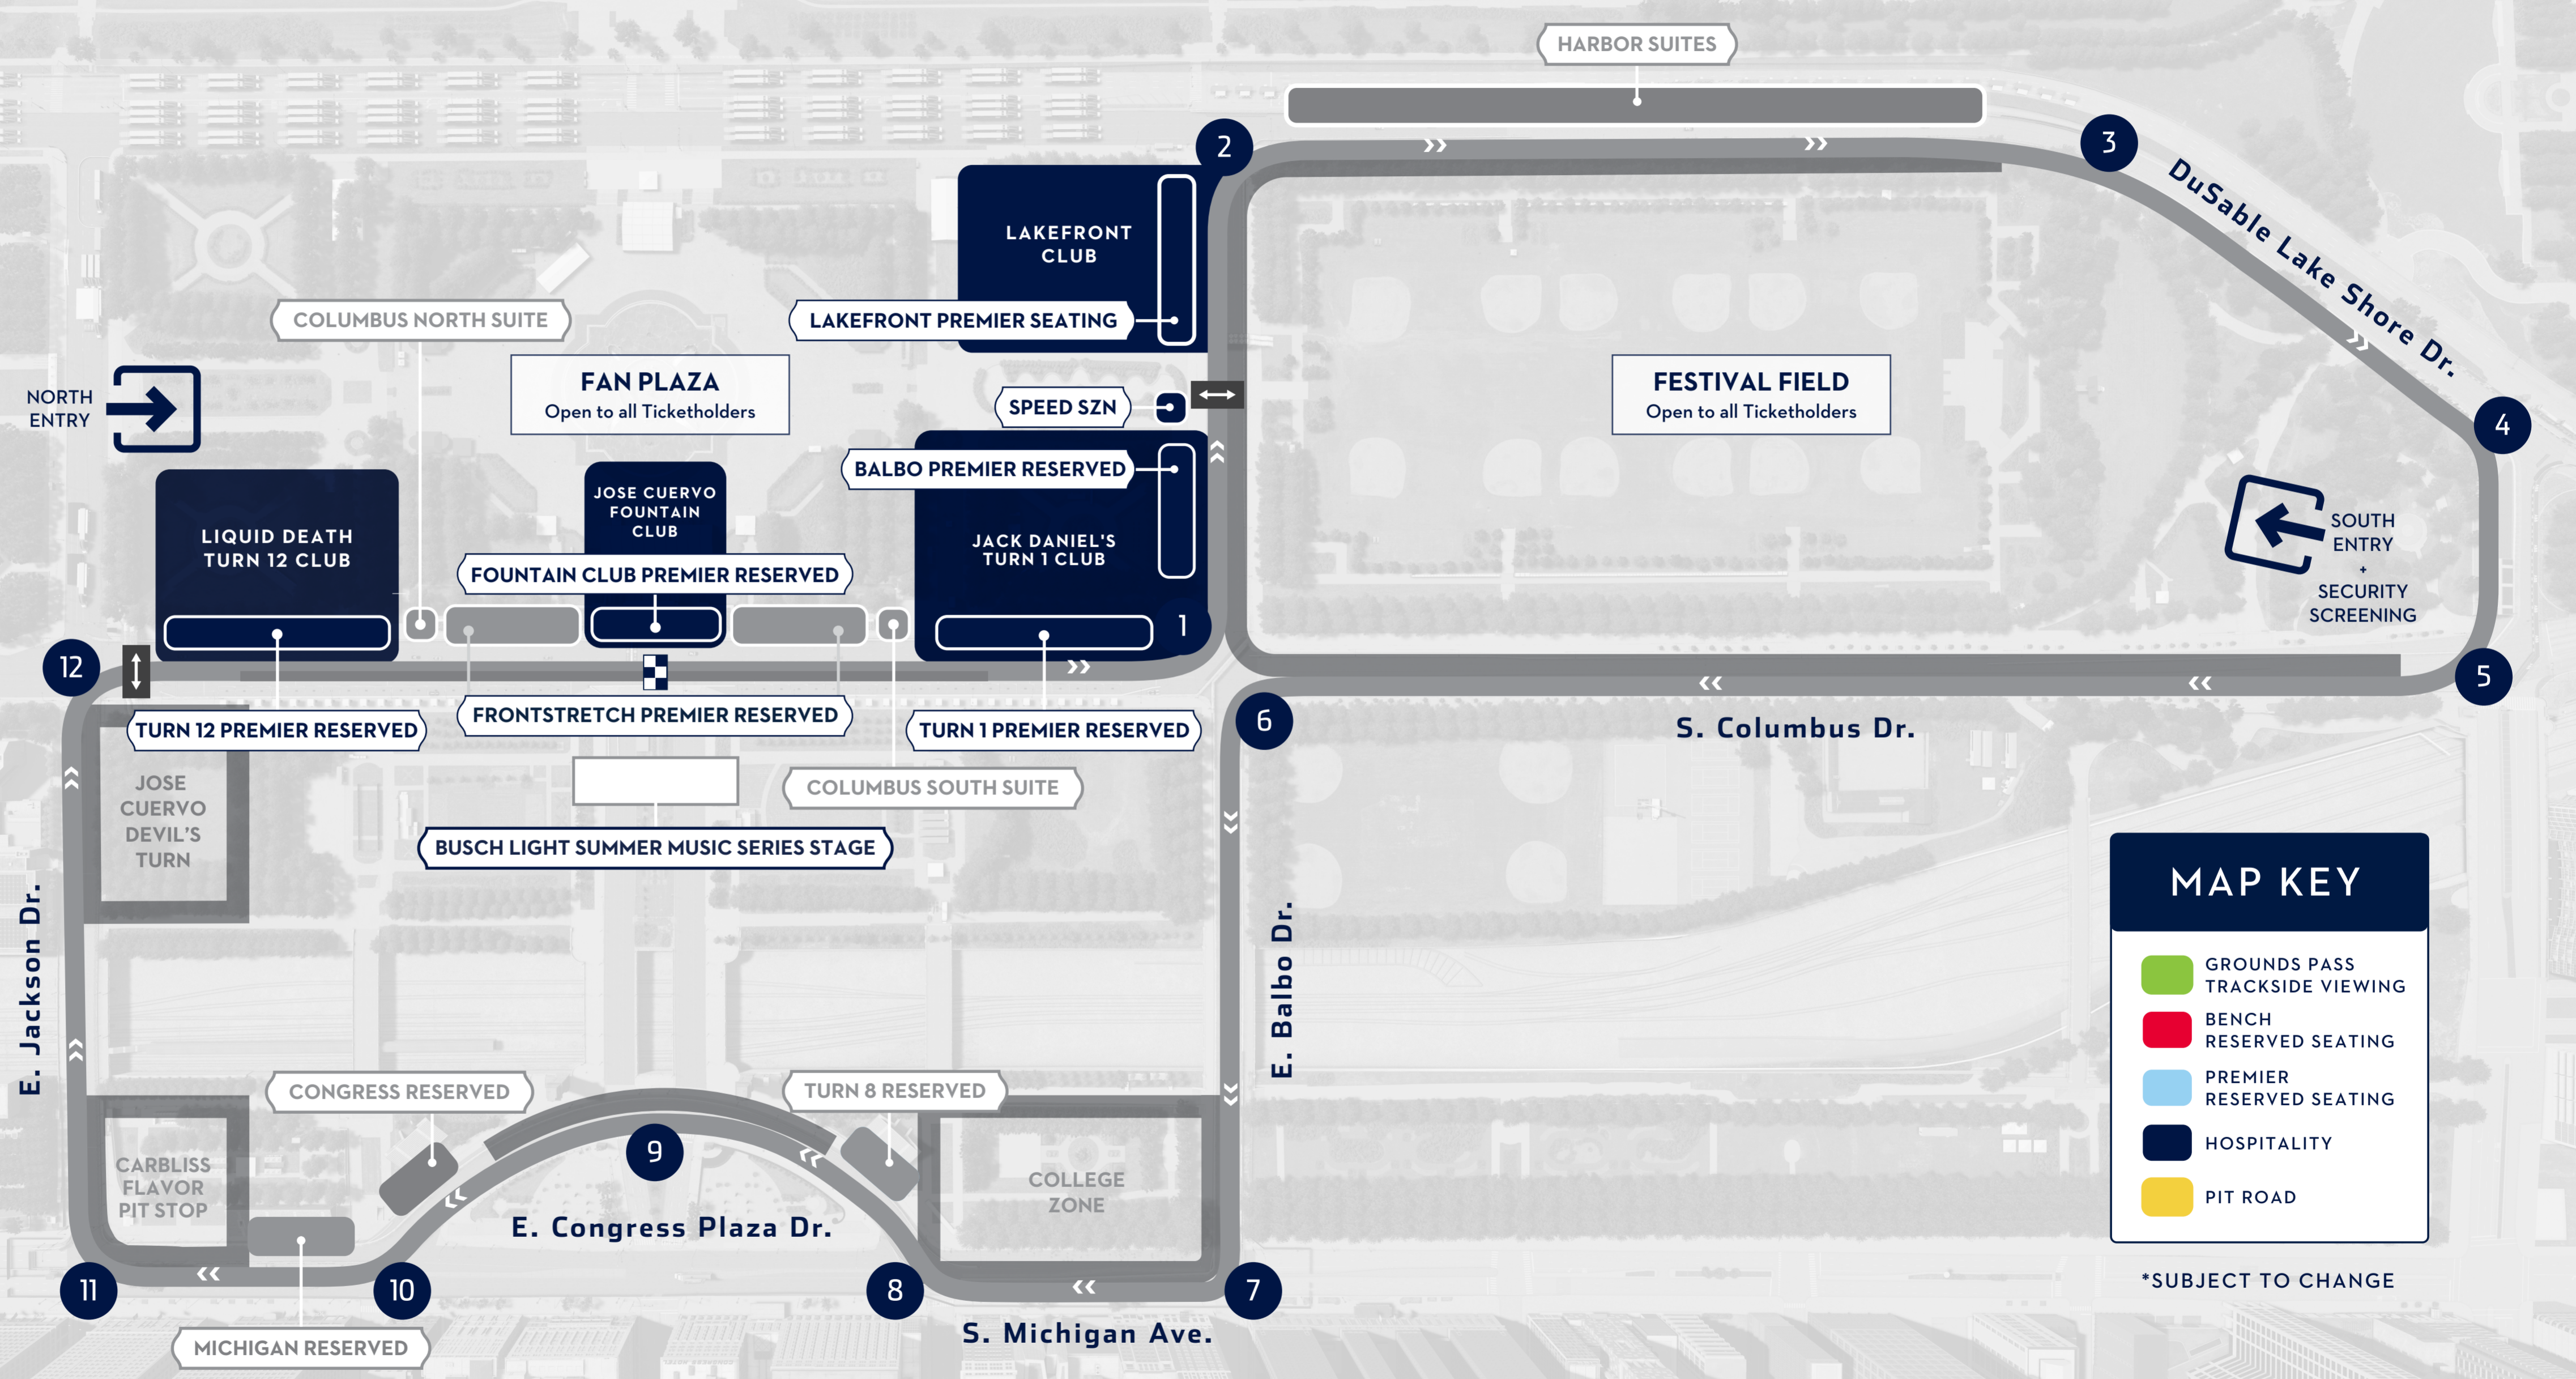

NASCAR CHICAGO

*** STREET RACE ***

NASCAR VILLAGE AT BUTLER FIELD
Open to the general public

NORTH ENTRY

SECURITY ENTRANCE

MAP KEY

- GROUNDS PASS TRACKSIDE VIEWING
- BENCH RESERVED SEATING
- PREMIER RESERVED SEATING
- HOSPITALITY
- PIT ROAD

*SUBJECT TO CHANGE