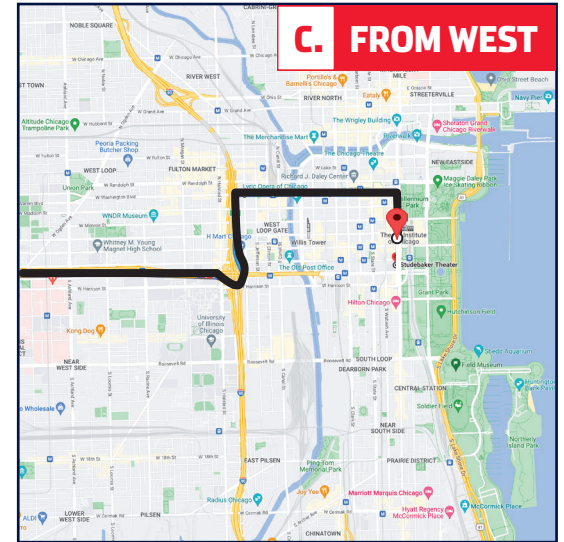

STUDEBAKER THEATRE

WE'RE OPEN DURING THE CHICAGO STREET RACE

Recommended routes to get to Studebaker Theatre July 3rd - July 7th

A. FROM NORTH:

- Use the Kennedy Expressway I-90/94 E
- Exit at Washington St.
- Proceed east on Washington St. to Michigan Ave.
- Proceed south on Michigan Ave. to Adams St. or utilize the Grant Park South Garage on Michigan Ave. (between Adams St. and Jackson St.)

B. FROM SOUTH:

- Use the Dan Ryan Expressway I-90/94 W
- Exit at Washington St.
- Proceed east on Washington St. to Michigan Ave.
- Proceed south on Michigan Ave. to Adams St. or utilize the Grant Park South Garage on Michigan Ave. (between Adams St. and Jackson St.)

C. FROM WEST:

- Use the Eisenhower Expressway I-290 E
- Exit at Wacker Dr./Franklin St. or Dearborn St.
- Proceed north to Washington St.
- Proceed east on Washington St. to Michigan Ave.
- Proceed south on Michigan Ave. to Adams St. or utilize the Grant Park South Garage on Michigan Ave. (between Adams St. and Jackson St.)