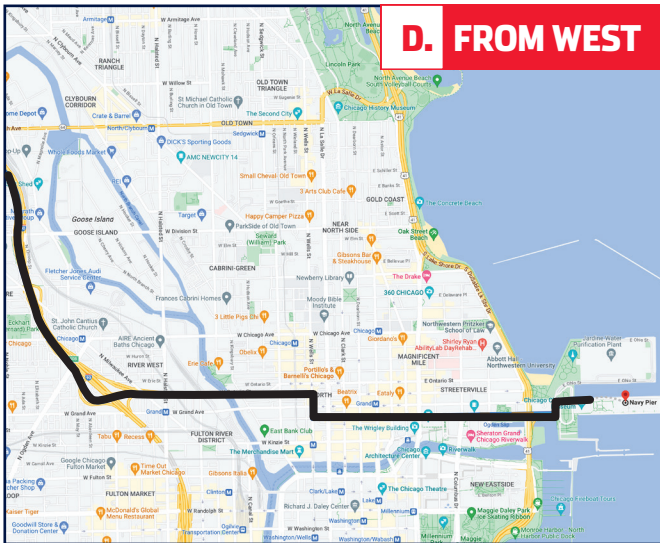

B. FROM SOUTH:

- Use the Dan Ryan Expressway I-90/94 W to the Kennedy Expressway I-90/94 E to the Ohio St. Exit
- Head east on Ohio St. to Wells St.
- Head south on Wells St. to Illinois St.
- Proceed east to Navy Pier

C. FROM WEST:

- Use the Eisenhower Expressway I-290 E
- Merge on to the Kennedy Expressway I-90/94 E to the Ohio St. Exit
- Head east on Ohio St. to Wells St.
- Head south on Wells St. to Illinois St.
- Proceed east to Navy Pier

NAVY PIER

WE'RE OPEN DURING THE CHICAGO STREET RACE

Recommended routes to get to Navy Pier July 3rd - July 8th

D. FROM WEST:

- Use the Kennedy Expressway I-90/94 E to the Ohio St. Exit
- Head east on Ohio St. to Columbus Dr./Fairbanks St.
- Head south on Columbus Dr./Fairbanks St. to Illinois St.
- Proceed east on Illinois St. to Navy Pier

OR

E. LOCAL:

- Access DuSable Lake Shore Dr. at Randolph St.
- Proceed north on DuSable Lake Shore Dr.
- Exit at Illinois St.

OR

F. LOCAL:

- Access Illinois St. and proceed east to Navy Pier