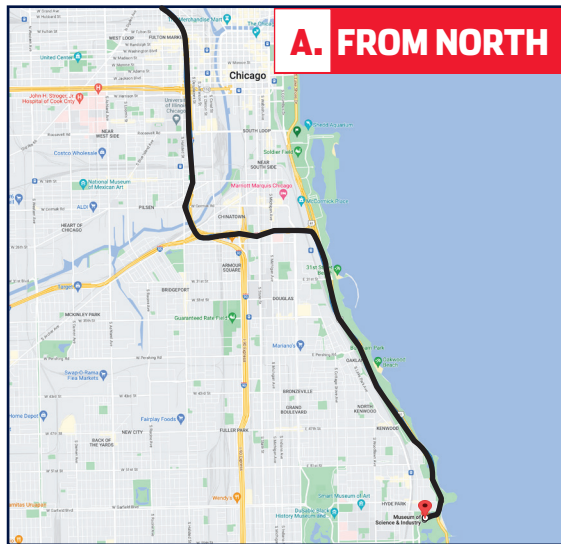

MUSEUM OF SCIENCE AND INDUSTRY

WE'RE OPEN DURING THE CHICAGO STREET RACE

Recommended routes to get to Museum of Science and Industry beginning on July 4th

A. FROM NORTH:

- Use the Kennedy Expressway I-90/94 E
- Continue on I-90/94 E Take Exit 53 to US-41 N/S DuSable Lake Shore Dr./US Hwy 41 S
- Take the US-41 S/DuSable Lake Shore Dr. exit from I-55 N/Stevenson Expressway
- Continue on US-41 S/S DuSable Lake Shore Dr.
- Exit at 57th St.

B. FROM SOUTH:

- No change in route

MUSEUM OF SCIENCE AND INDUSTRY

WE'RE OPEN DURING THE CHICAGO STREET RACE

Recommended routes to get to Museum of Science and Industry beginning on July 4th

C. FROM WEST:

- Use I-55N/Stevenson Expressway toward DuSable Lake Shore Dr.
- Continue on US-41 S/S DuSable Lake Shore Dr.
- Exit at 57th St.

OR

D. FROM WEST:

- Use the Eisenhower Expressway I-290 E towards S Wells St.
- Take the ramp for I-90/I-94 and head towards Indiana
- At Exit 53, head right on the ramp for I-55 toward DuSable Lake Shore Dr./St. Louis/Stevenson Expressway
- Keep left, heading toward US-41 N/S DuSable Lake Shore Dr.
- Continue on US-41 N/S DuSable Lake Shore Dr.
- Exit at 57th St.