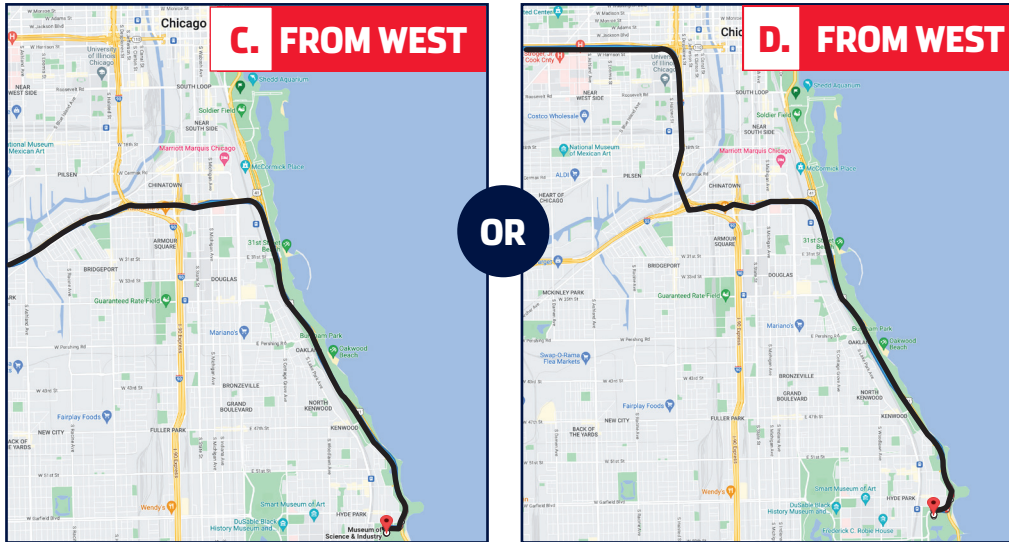

MUSEUM OF SCIENCE AND INDUSTRY

WE'RE OPEN DURING THE CHICAGO STREET RACE

Recommended routes to get to Museum of Science and Industry beginning on July 4th

A. FROM NORTH:

- Use the Kennedy Expressway I-90/94 E
- Continue on I-90/94 E Take Exit 53 to US-41 N/S DuSable Lake Shore Dr./US Hwy 41 S
- Take the US-41 S/DuSable Lake Shore Dr. exit from I-55 N/Stevenson Expressway
- Continue on US-41 S/S DuSable Lake Shore Dr.
- Exit at 57th St.

B. FROM SOUTH:

- No change in route

MUSEUM OF SCIENCE AND INDUSTRY

WE'RE OPEN DURING THE CHICAGO STREET RACE

Recommended routes to get to Museum of Science and Industry beginning on July 4th

C. FROM WEST:

- Use I-55N/Stevenson Expressway toward DuSable Lake Shore Dr.
- Continue on US-41 S/S DuSable Lake Shore Dr.
- Exit at 57th St.

OR

D. FROM WEST:

- Use the Eisenhower Expressway I-290 E towards S Wells St.
- Take the ramp for I-90/I-94 and head towards Indiana
- At Exit 53, head right on the ramp for I-55 toward DuSable Lake Shore Dr./St. Louis/Stevenson Expressway
- Keep left, heading toward US-41 N/S DuSable Lake Shore Dr.
- Continue on US-41 N/S DuSable Lake Shore Dr.
- Exit at 57th St.