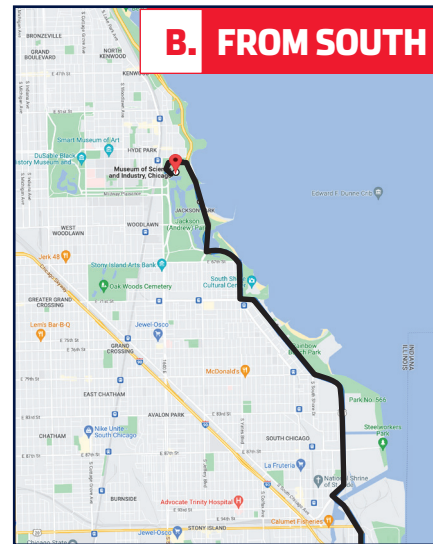

MUSEUM OF SCIENCE AND INDUSTRY

WE'RE OPEN DURING THE CHICAGO STREET RACE

Recommended routes to get to Museum of Science and Industry beginning on July 4th

A. FROM NORTH:

- Use the Kennedy Expressway I-90/94 E
- Continue on I-90/94 E Take Exit 53 to US-41 N/S DuSable Lake Shore Dr./US Hwy 41 S
- Take the US-41 S/DuSable Lake Shore Dr. exit from I-55 N/Stevenson Expressway
- Continue on US-41 S/S DuSable Lake Shore Dr.
- Exit at 57th St.

B. FROM SOUTH:

- No change in route

MUSEUM OF SCIENCE AND INDUSTRY

WE'RE OPEN DURING THE CHICAGO STREET RACE

Recommended routes to get to Museum of Science and Industry beginning on July 4th

C. FROM WEST:

- Use I-55N/Stevenson Expressway toward DuSable Lake Shore Dr.
- Continue on US-41 S/S DuSable Lake Shore Dr.
- Exit at 57th St.

OR

D. FROM WEST:

- Use the Eisenhower Expressway I-290 E towards S Wells St.
- Take the ramp for I-90/I-94 and head towards Indiana
- At Exit 53, head right on the ramp for I-55 toward DuSable Lake Shore Dr./St. Louis/Stevenson Expressway
- Keep left, heading toward US-41 N/S DuSable Lake Shore Dr.
- Continue on US-41 N/S DuSable Lake Shore Dr.
- Exit at 57th St.