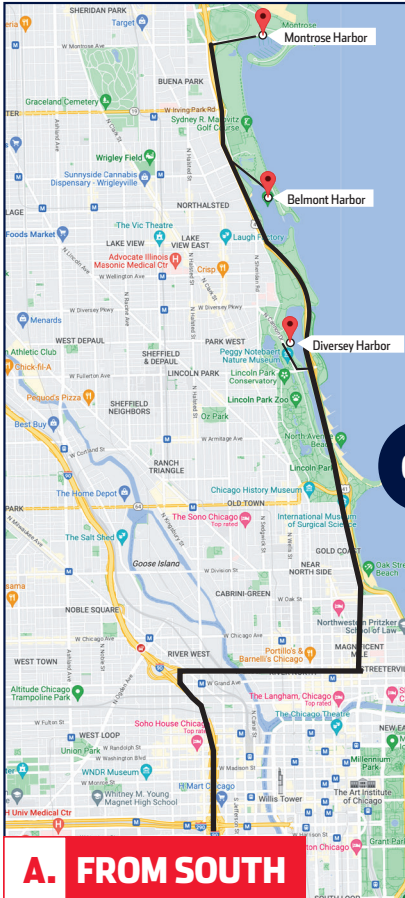

MONTROSE, BELMONT, DIVERSEY HARBORS

WE'RE OPEN DURING THE CHICAGO STREET RACE

Recommended routes to get to desired Harbor July 3rd - July 8th

FROM NORTH:

- No change in route

OR

A. FROM SOUTH:

- Use the Dan Ryan Expressway I-90/94 W to the Kennedy Expressway I-90/94 E to the Ohio St. Exit
- Head east on Ohio St. to Michigan Ave.
- Head north on Michigan Ave. to DuSable Lake Shore Dr.
- Continue north on DuSable Lake Shore Dr. to the desired Harbor

OR

B. FROM SOUTH:

- Use N DuSable Lake Shore Dr.
- Exit at 31st St.
- Proceed west on 31st St. to State St.
- Head north on State St. to Chicago Ave.
- Head east on Chicago Ave. to N DuSable Lake Shore Dr.
- Continue north on DuSable Lake Shore Dr. to the desired Harbor