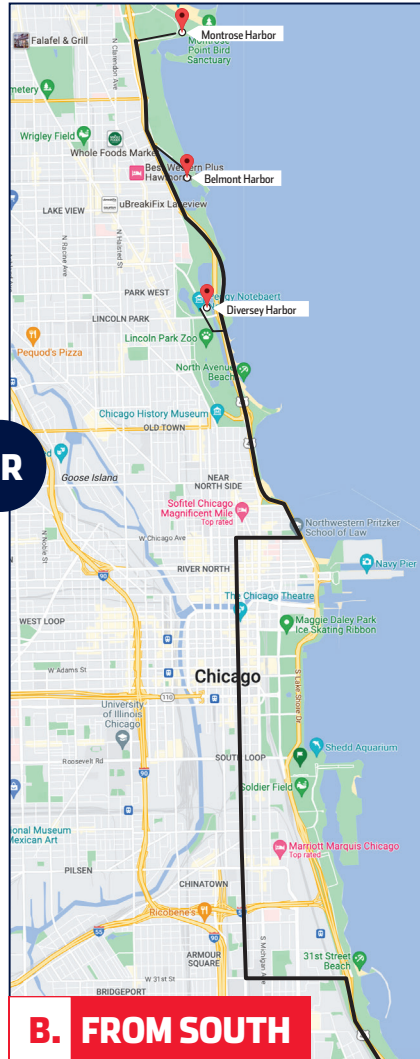

MONTROSE, BELMONT, DIVERSEY HARBORS

WE'RE OPEN DURING THE CHICAGO STREET RACE

Recommended routes to get to desired Harbor July 3rd - July 8th

FROM NORTH:

- No change in route

OR

A. FROM SOUTH:

- Use the Dan Ryan Expressway I-90/94 W to the Kennedy Expressway I-90/94 E to the Ohio St. Exit
- Head east on Ohio St. to Michigan Ave.
- Head north on Michigan Ave. to DuSable Lake Shore Dr.
- Continue north on DuSable Lake Shore Dr. to the desired Harbor

OR

B. FROM SOUTH:

- Use N DuSable Lake Shore Dr.
- Exit at 31st St.
- Proceed west on 31st St. to State St.
- Head north on State St. to Chicago Ave.
- Head east on Chicago Ave. to N DuSable Lake Shore Dr.
- Continue north on DuSable Lake Shore Dr. to the desired Harbor