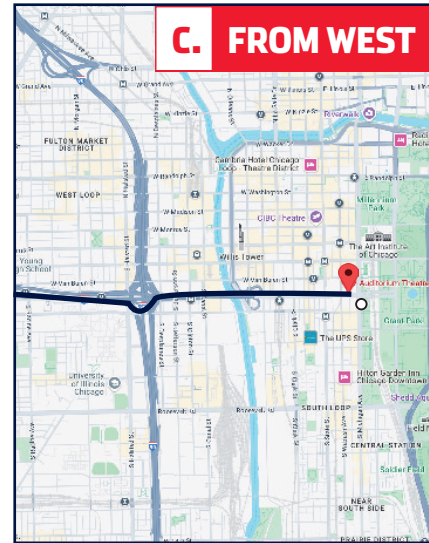

AUDITORIUM THEATRE

Recommended routes to get to Auditorium Theatre beginning on July 3rd - July 7th

A. FROM NORTH:

- Use the Kennedy Expressway I-90/94 E
- Exit at Washington St.
- Proceed east on Washington St. to Michigan Ave.
- Proceed south on Michigan Ave. to Adams St. or utilize the Grant Park South Garage on Michigan Ave. (between Adams St. and Jackson St.)

B. FROM SOUTH:

- Use the Dan Ryan Expressway I-90/94 W
- Exit at Washington St.
- Proceed east on Washington St. to Michigan Ave.
- Proceed south on Michigan Ave. to Adams St. or utilize the Grant Park South Garage on Michigan Ave. (between Adams St. and Jackson St.)

C. FROM WEST:

- Use the Eisenhower Expressway I-290 E
- Exit at Wacker Dr./Franklin St. or Dearborn St.
- Proceed north to Washington St.
- Proceed east on Washington St. to Michigan Ave.
- Proceed south on Michigan Ave. to Adams St. or utilize the Grant Park South Garage on Michigan Ave. (between Adams St. and Jackson St.)