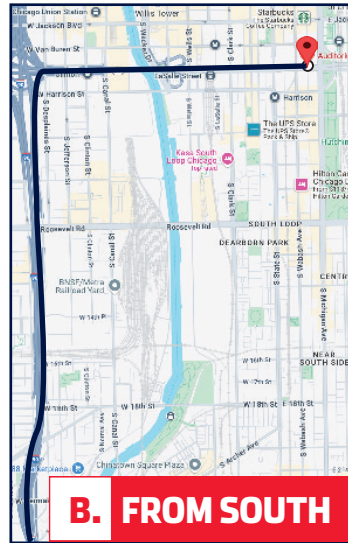

AUDITORIUM THEATRE

Recommended routes to get to Auditorium Theatre beginning on July 3rd - July 7th

A. FROM NORTH:

- Use the Kennedy Expressway I-90/94 E
- Exit at Washington St.
- Proceed east on Washington St. to Michigan Ave.
- Proceed south on Michigan Ave. to Adams St. or utilize the Grant Park South Garage on Michigan Ave. (between Adams St. and Jackson St.)

B. FROM SOUTH:

- Use the Dan Ryan Expressway I-90/94 W
- Exit at Washington St.
- Proceed east on Washington St. to Michigan Ave.
- Proceed south on Michigan Ave. to Adams St. or utilize the Grant Park South Garage on Michigan Ave. (between Adams St. and Jackson St.)

C. FROM WEST:

- Use the Eisenhower Expressway I-290 E
- Exit at Wacker Dr./Franklin St. or Dearborn St.
- Proceed north to Washington St.
- Proceed east on Washington St. to Michigan Ave.
- Proceed south on Michigan Ave. to Adams St. or utilize the Grant Park South Garage on Michigan Ave. (between Adams St. and Jackson St.)