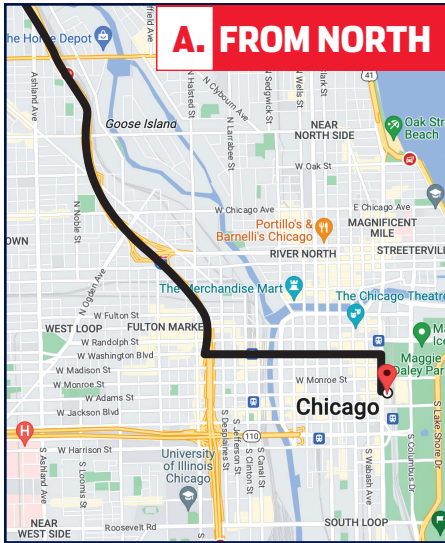

ART INSTITUTE OF CHICAGO

WE'RE OPEN DURING THE CHICAGO STREET RACE

Recommended routes to get to the Art Institute when Michigan Ave. is closed July 3rd - July 7th

A. FROM NORTH:

- Use the Kennedy Expressway I-90/94 E
- Exit at Washington St.
- Proceed east on Washington St. to Michigan Ave.
- Proceed south on Michigan Ave. to Adams St. or utilize the Grant Park South Garage on Michigan Ave. (between Adams St. and Jackson St.)

B. FROM SOUTH:

- Use Dan Ryan Expressway I-90/94 W
- Exit at Washington St.
- Proceed east on Washington St. to Michigan Ave.
- Proceed south on Michigan Ave. to Adams St. or utilize the Grant Park South Garage on Michigan Ave. (between Adams St. and Jackson St.)

C. FROM WEST:

- Use the Eisenhower I-290 E
- Exit at Wacker Dr./Franklin St. or Dearborn St.
- Proceed north to Washington St.
- Proceed east on Washington St. to Michigan Ave.
- Proceed south on Michigan Ave. to Adams St. or utilize the Grant Park South Garage on Michigan Ave. (between Adams St. and Jackson St.)