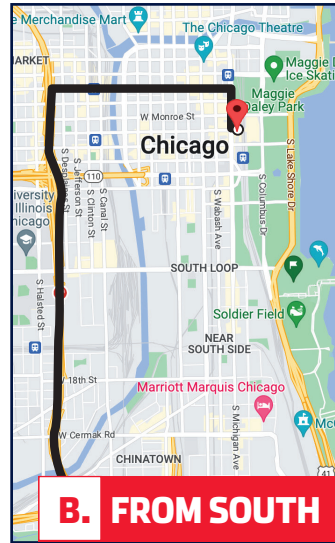

ART INSTITUTE OF CHICAGO

WE'RE OPEN DURING THE CHICAGO STREET RACE

Recommended routes to get to the Art Institute when Michigan Ave. is closed July 3rd - July 7th

A. FROM NORTH:

- Use the Kennedy Expressway I-90/94 E
- Exit at Washington St.
- Proceed east on Washington St. to Michigan Ave.
- Proceed south on Michigan Ave. to Adams St. or utilize the Grant Park South Garage on Michigan Ave. (between Adams St. and Jackson St.)

B. FROM SOUTH:

- Use Dan Ryan Expressway I-90/94 W
- Exit at Washington St.
- Proceed east on Washington St. to Michigan Ave.
- Proceed south on Michigan Ave. to Adams St. or utilize the Grant Park South Garage on Michigan Ave. (between Adams St. and Jackson St.)

C. FROM WEST:

- Use the Eisenhower I-290 E
- Exit at Wacker Dr./Franklin St. or Dearborn St.
- Proceed north to Washington St.
- Proceed east on Washington St. to Michigan Ave.
- Proceed south on Michigan Ave. to Adams St. or utilize the Grant Park South Garage on Michigan Ave. (between Adams St. and Jackson St.)