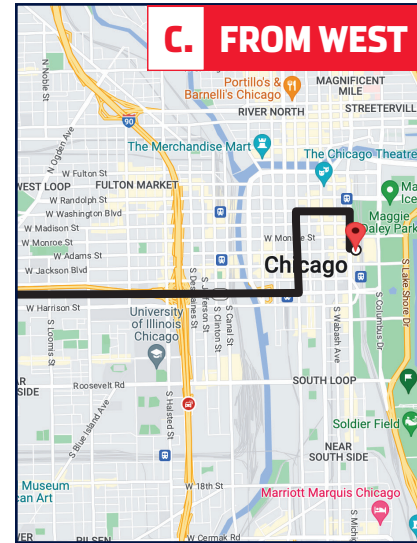

ART INSTITUTE OF CHICAGO

WE'RE OPEN DURING THE CHICAGO STREET RACE

Recommended routes to get to the Art Institute when Michigan Ave. is closed July 3rd - July 7th

A. FROM NORTH:

- Use the Kennedy Expressway I-90/94 E
- Exit at Washington St.
- Proceed east on Washington St. to Michigan Ave.
- Proceed south on Michigan Ave. to Adams St. or utilize the Grant Park South Garage on Michigan Ave. (between Adams St. and Jackson St.)

B. FROM SOUTH:

- Use Dan Ryan Expressway I-90/94 W
- Exit at Washington St.
- Proceed east on Washington St. to Michigan Ave.
- Proceed south on Michigan Ave. to Adams St. or utilize the Grant Park South Garage on Michigan Ave. (between Adams St. and Jackson St.)

C. FROM WEST:

- Use the Eisenhower I-290 E
- Exit at Wacker Dr./Franklin St. or Dearborn St.
- Proceed north to Washington St.
- Proceed east on Washington St. to Michigan Ave.
- Proceed south on Michigan Ave. to Adams St. or utilize the Grant Park South Garage on Michigan Ave. (between Adams St. and Jackson St.)