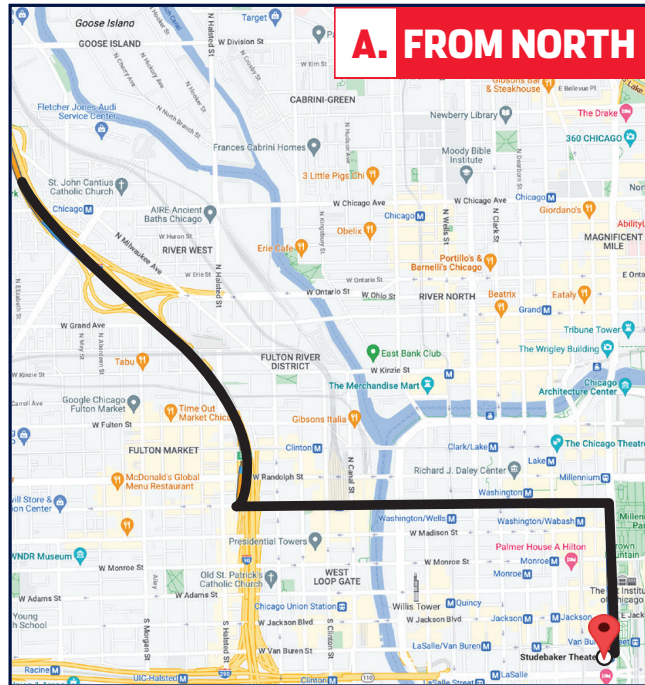

PALMER HOUSE

WE'RE OPEN DURING THE CHICAGO STREET RACE

A. FROM NORTH:

- Use I-90/94; proceed south
- Exit at Washington St.
- Turn left onto Washington St; and proceed east to State St.
- Turn right onto State St. and proceed south to Monroe St.