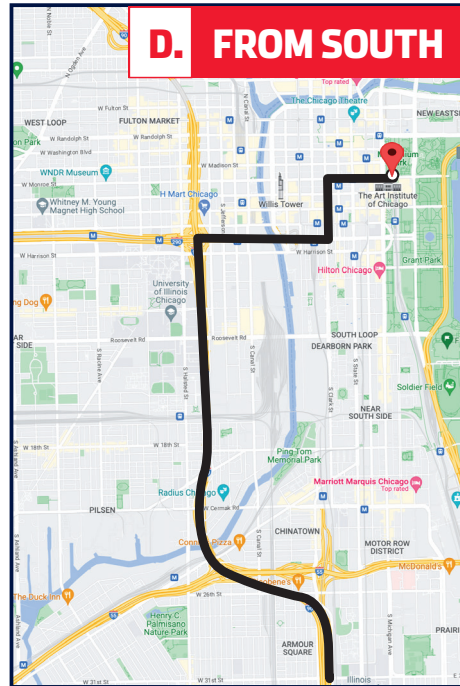

GRANT PARK MUSIC FESTIVAL

WE'RE OPEN DURING THE CHICAGO STREET RACE

A. FROM NORTH:

- Get on US-41 S/N DuSable Lake Shore Dr.
- Exit at Randolph St.

OR

B. FROM NORTH:

- Get on I-90 E/I-94 E
- Take exit for Ohio St.
- Proceed east onto Ohio St.
- Continue south onto S Michigan Ave.
- Proceed east onto E Randolph St.

GRANT PARK MUSIC FESTIVAL

WE'RE OPEN DURING THE CHICAGO STREET RACE

C. FROM WEST:

- Use I-290 E
- Continue onto IL-110 E
- Keep left to continue on W Ida B. Wells Dr.
- Proceed north onto Dearborn St.
- Continue east onto Monroe St.

D. FROM SOUTH:

- Get on I-90 W/I-94 W
- Continue straight to stay on I-90 W/I-94 W
- Use the right 2 lanes to take exit 51H for I-290 W
- Keep right at the fork to continue on Exit 51I, follow signs for Ida B. Wells Dr. and merge onto IL-110 E
- Take S State St. to E Monroe St.
- Continue on Ida B. Wells Dr.
- Proceed north onto State St.
- Continue east onto Monroe St.