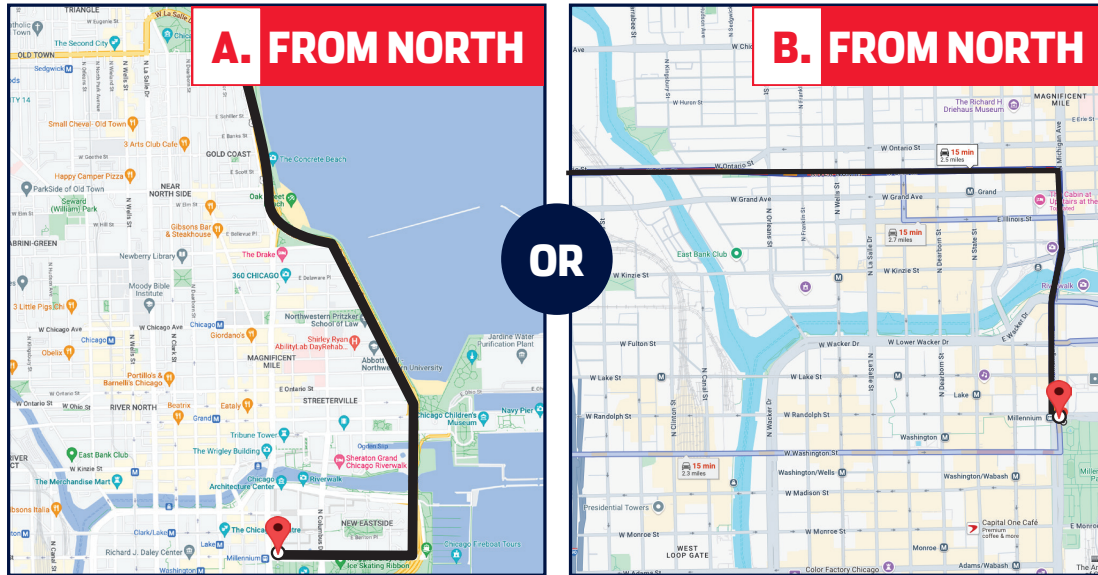

GRANT PARK MUSIC FESTIVAL

WE'RE OPEN DURING THE CHICAGO STREET RACE

A. FROM NORTH:

- Get on US-41 S/N DuSable Lake Shore Dr.
- Exit at Randolph St.

OR

B. FROM NORTH:

- Get on I-90 E/I-94 E
- Take exit for Ohio St.
- Proceed east onto Ohio St.
- Continue south onto S Michigan Ave.
- Proceed east onto E Randolph St.

GRANT PARK MUSIC FESTIVAL

WE'RE OPEN DURING THE CHICAGO STREET RACE

C. FROM WEST:

- Use I-290 E
- Continue onto IL-110 E
- Keep left to continue on W Ida B. Wells Dr.
- Proceed north onto Dearborn St.
- Continue east onto Monroe St.

D. FROM SOUTH:

- Get on I-90 W/I-94 W
- Continue straight to stay on I-90 W/I-94 W
- Use the right 2 lanes to take exit 51H for I-290 W
- Keep right at the fork to continue on Exit 51I, follow signs for Ida B. Wells Dr. and merge onto IL-110 E
- Take S State St. to E Monroe St.
- Continue on Ida B. Wells Dr.
- Proceed north onto State St.
- Continue east onto Monroe St.