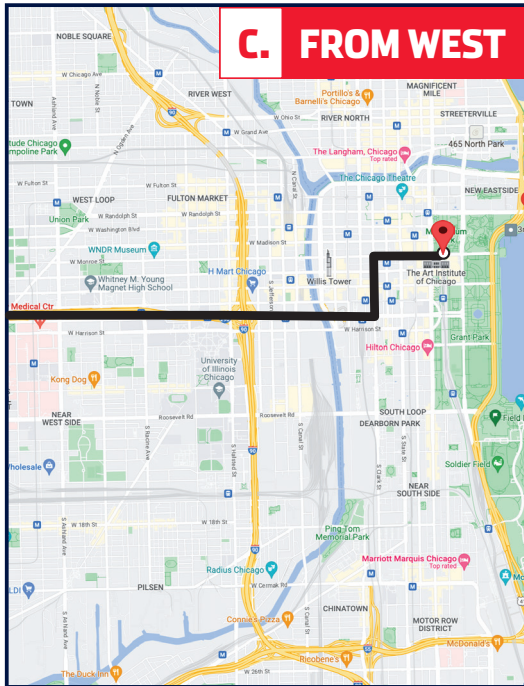

GRANT PARK MUSIC FESTIVAL

WE'RE OPEN DURING THE CHICAGO STREET RACE

A. FROM NORTH:

- Get on US-41 S/N DuSable Lake Shore Dr.
- Exit at Randolph St.

OR

B. FROM NORTH:

- Get on I-90 E/I-94 E
- Take exit for Ohio St.
- Proceed east onto Ohio St.
- Continue south onto S Michigan Ave.
- Proceed east onto E Randolph St.

GRANT PARK MUSIC FESTIVAL

WE'RE OPEN DURING THE CHICAGO STREET RACE

C. FROM WEST:

- Use I-290 E
- Continue onto IL-110 E
- Keep left to continue on W Ida B. Wells Dr.
- Proceed north onto Dearborn St.
- Continue east onto Monroe St.

D. FROM SOUTH:

- Get on I-90 W/I-94 W
- Continue straight to stay on I-90 W/I-94 W
- Use the right 2 lanes to take exit 51H for I-290 W
- Keep right at the fork to continue on Exit 51I, follow signs for Ida B. Wells Dr. and merge onto IL-110 E
- Take S State St. to E Monroe St.
- Continue on Ida B. Wells Dr.
- Proceed north onto State St.
- Continue east onto Monroe St.