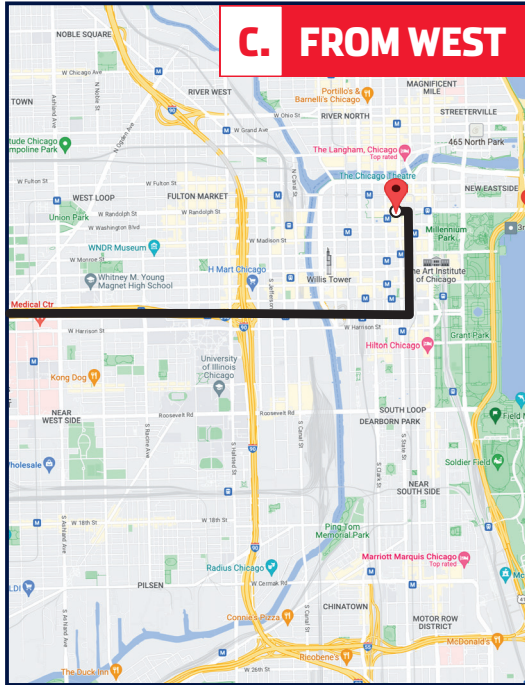

BROADWAY IN CHICAGO - NEDERLANDER THEATRE

WE'RE OPEN DURING THE CHICAGO STREET RACE

Recommended routes to get to Broadway in Chicago - Nederlander Theatre July 3rd - July 8th

A. FROM NORTH:

- Get on US-41S/N DuSable Lake Shore Dr.
- Take the exit toward Randolph St.
- Proceed west on Randolph St.

BROADWAY IN CHICAGO - NEDERLANDER THEATRE

WE'RE OPEN DURING THE CHICAGO STREET RACE

Recommended routes to get to Broadway in Chicago - Nederlander Theatre July 3rd - July 8th

C. FROM WEST:

- Get on I-290 E
- Continue on I-290 E to W Ida B. Wells Dr.
- Proceed north on State St.
- Continue west on Randolph St.

D. FROM SOUTH:

- Get on I-90 W/I-94 W
- Use the right 2 lanes to take exit 51H for I-290 W
- Keep right at the fork to continue on Exit 51I, follow signs for Ida B. Wells Dr. and merge onto IL-110 E
- Continue on Ida B. Wells Dr.
- Proceed north on State St.
- Continue west on Randolph St.