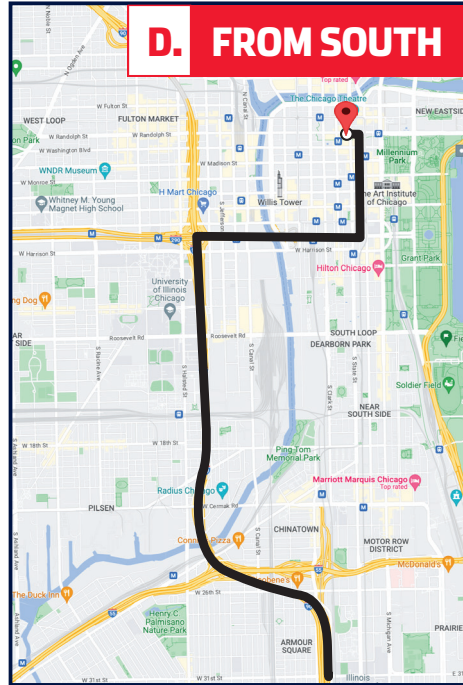

BROADWAY IN CHICAGO - NEDERLANDER THEATRE

WE'RE OPEN DURING THE CHICAGO STREET RACE

Recommended routes to get to Broadway in Chicago - Nederlander Theatre July 3rd - July 8th

A. FROM NORTH:

- Get on US-41S/N DuSable Lake Shore Dr.
- Take the exit toward Randolph St.
- Proceed west on Randolph St.

BROADWAY IN CHICAGO - NEDERLANDER THEATRE

WE'RE OPEN DURING THE CHICAGO STREET RACE

Recommended routes to get to Broadway in Chicago - Nederlander Theatre July 3rd - July 8th

C. FROM WEST:

- Get on I-290 E
- Continue on I-290 E to W Ida B. Wells Dr.
- Proceed north on State St.
- Continue west on Randolph St.

D. FROM SOUTH:

- Get on I-90 W/I-94 W
- Use the right 2 lanes to take exit 51H for I-290 W
- Keep right at the fork to continue on Exit 51I, follow signs for Ida B. Wells Dr. and merge onto IL-110 E
- Continue on Ida B. Wells Dr.
- Proceed north on State St.
- Continue west on Randolph St.