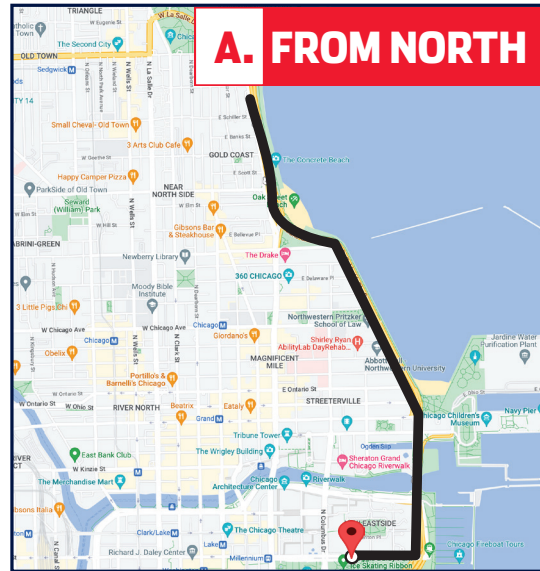

BROADWAY IN CHICAGO - NEDERLANDER THEATRE

WE'RE OPEN DURING THE CHICAGO STREET RACE

Recommended routes to get to Broadway in Chicago - Nederlander Theatre July 3rd - July 8th

A. FROM NORTH:

- Get on US-41S/N DuSable Lake Shore Dr.
- Take the exit toward Randolph St.
- Proceed west on Randolph St.

BROADWAY IN CHICAGO - NEDERLANDER THEATRE

WE'RE OPEN DURING THE CHICAGO STREET RACE

Recommended routes to get to Broadway in Chicago - Nederlander Theatre July 3rd - July 8th

C. FROM WEST:

- Get on I-290 E
- Continue on I-290 E to W Ida B. Wells Dr.
- Proceed north on State St.
- Continue west on Randolph St.

D. FROM SOUTH:

- Get on I-90 W/I-94 W
- Use the right 2 lanes to take exit 51H for I-290 W
- Keep right at the fork to continue on Exit 51I, follow signs for Ida B. Wells Dr. and merge onto IL-110 E
- Continue on Ida B. Wells Dr.
- Proceed north on State St.
- Continue west on Randolph St.