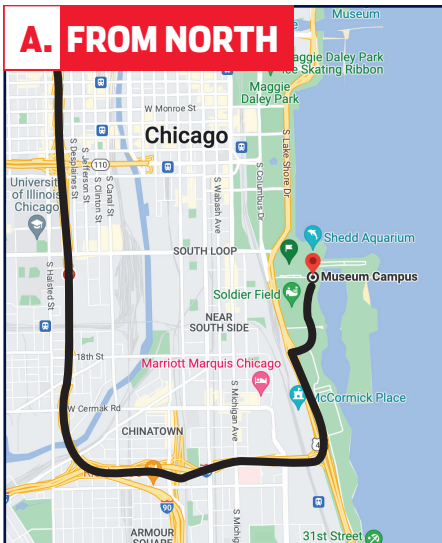

MUSEUM CAMPUS

WE'RE OPEN DURING THE CHICAGO STREET RACE

Recommended routes to get to Museum Campus from July 3rd - July 8th

OR

A. FROM NORTH:

- Use the Kennedy Expressway I-90/94 E
- Take Exit 53 to US-41 N/S DuSable Lake Shore Dr./US Hwy 41 N
- Take the US-41 N/DuSable Lake Shore Dr. exit from I-55N/Stevenson Expressway
- Continue on US-41 N/S DuSable Lake Shore Dr.
- Exit at 18th St.
- Proceed on Special Olympics Dr. and follow signage for parking options

B. FROM SOUTH:

- Use the Dan Ryan Expressway I-90/94 W
- Head toward 22nd St.
- Take Exit 53C for I-55N/Stevenson Expressway toward DuSable Lake Shore Dr.
- Continue on US-41 N/S DuSable Lake Shore Dr.
- Exit at 18th St.
- Proceed on Special Olympics Dr. and follow signage for parking options

OR

C. FROM SOUTH:

- Take N DuSable Lake Shore Dr.
- Exit at 31st St.
- Proceed north on Fort Dearborn to 18th St.
- Proceed on Special Olympics Dr. and follow signage for parking options

MUSEUM CAMPUS

WE'RE OPEN DURING THE CHICAGO STREET RACE

Recommended routes to get to Museum Campus from July 3rd - July 8th

D. FROM WEST:

- Use the Eisenhower Expressway I-290 E towards S Wells St.
- Take the ramp for I-90/I-94 and head towards Indiana
- Take Exit 53 to US-41 N/S DuSable Lake Shore Dr./US Hwy 41 N
- Take the US-41 N/DuSable Lake Shore Dr. exit from I-55N/Stevenson Expressway
- Continue on US-41 N/S DuSable Lake Shore Dr.
- Exit at 18th St.
- Proceed on Special Olympics Dr. and follow signage for parking options