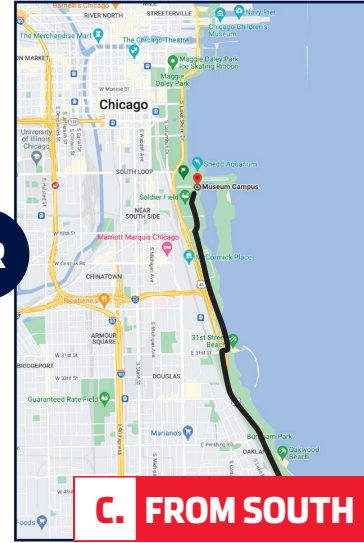

MUSEUM CAMPUS

WE'RE OPEN DURING THE CHICAGO STREET RACE

Recommended routes to get to Museum Campus from July 3rd - July 8th

OR

A. FROM NORTH:

- Use the Kennedy Expressway I-90/94 E
- Take Exit 53 to US-41 N/S DuSable Lake Shore Dr./US Hwy 41 N
- Take the US-41 N/DuSable Lake Shore Dr. exit from I-55N/Stevenson Expressway
- Continue on US-41 N/S DuSable Lake Shore Dr.
- Exit at 18th St.
- Proceed on Special Olympics Dr. and follow signage for parking options

B. FROM SOUTH:

- Use the Dan Ryan Expressway I-90/94 W
- Head toward 22nd St.
- Take Exit 53C for I-55N/Stevenson Expressway toward DuSable Lake Shore Dr.
- Continue on US-41 N/S DuSable Lake Shore Dr.
- Exit at 18th St.
- Proceed on Special Olympics Dr. and follow signage for parking options

OR

C. FROM SOUTH:

- Take N DuSable Lake Shore Dr.
- Exit at 31st St.
- Proceed north on Fort Dearborn to 18th St.
- Proceed on Special Olympics Dr. and follow signage for parking options

MUSEUM CAMPUS

WE'RE OPEN DURING THE CHICAGO STREET RACE

Recommended routes to get to Museum Campus from July 3rd - July 8th

D. FROM WEST:

- Use the Eisenhower Expressway I-290 E towards S Wells St.
- Take the ramp for I-90/I-94 and head towards Indiana
- Take Exit 53 to US-41 N/S DuSable Lake Shore Dr./US Hwy 41 N
- Take the US-41 N/DuSable Lake Shore Dr. exit from I-55N/Stevenson Expressway
- Continue on US-41 N/S DuSable Lake Shore Dr.
- Exit at 18th St.
- Proceed on Special Olympics Dr. and follow signage for parking options