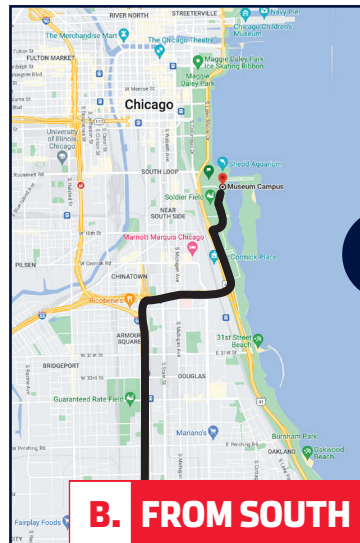

MUSEUM CAMPUS

WE'RE OPEN DURING THE CHICAGO STREET RACE

Recommended routes to get to Museum Campus from July 3rd - July 8th

OR

A. FROM NORTH:

- Use the Kennedy Expressway I-90/94 E
- Take Exit 53 to US-41 N/S DuSable Lake Shore Dr./US Hwy 41 N
- Take the US-41 N/DuSable Lake Shore Dr. exit from I-55N/Stevenson Expressway
- Continue on US-41 N/S DuSable Lake Shore Dr.
- Exit at 18th St.
- Proceed on Special Olympics Dr. and follow signage for parking options

B. FROM SOUTH:

- Use the Dan Ryan Expressway I-90/94 W
- Head toward 22nd St.
- Take Exit 53C for I-55N/Stevenson Expressway toward DuSable Lake Shore Dr.
- Continue on US-41 N/S DuSable Lake Shore Dr.
- Exit at 18th St.
- Proceed on Special Olympics Dr. and follow signage for parking options

OR

C. FROM SOUTH:

- Take N DuSable Lake Shore Dr.
- Exit at 31st St.
- Proceed north on Fort Dearborn to 18th St.
- Proceed on Special Olympics Dr. and follow signage for parking options

MUSEUM CAMPUS

WE'RE OPEN DURING THE CHICAGO STREET RACE

Recommended routes to get to Museum Campus from July 3rd - July 8th

D. FROM WEST:

- Use the Eisenhower Expressway I-290 E towards S Wells St.
- Take the ramp for I-90/I-94 and head towards Indiana
- Take Exit 53 to US-41 N/S DuSable Lake Shore Dr./US Hwy 41 N
- Take the US-41 N/DuSable Lake Shore Dr. exit from I-55N/Stevenson Expressway
- Continue on US-41 N/S DuSable Lake Shore Dr.
- Exit at 18th St.
- Proceed on Special Olympics Dr. and follow signage for parking options