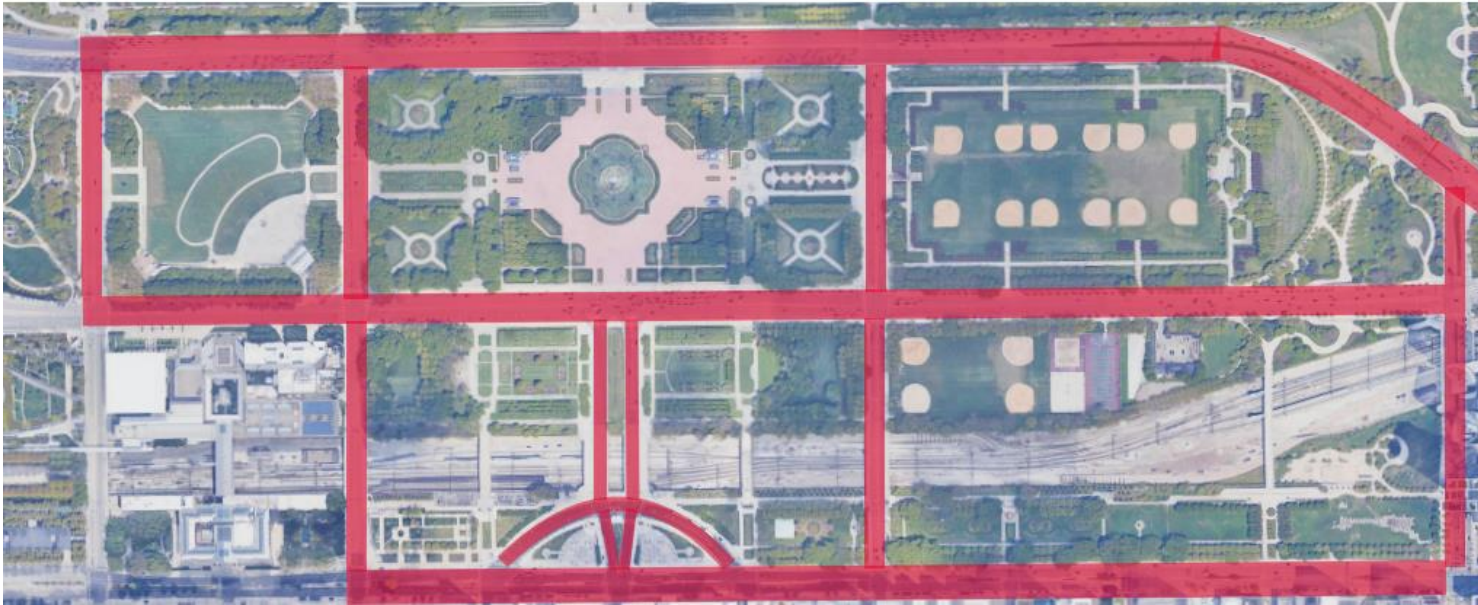

Saturday, June 29th

 JUNE 29TH BEGINNING AT 19:00

- Beginning at 7:00pm
- Travel Lane closure on Columbus Dr (SB) from Balbo Dr to Roosevelt Rd.

Monday, July 1st

- Full closure on Columbus Dr between Jackson Dr and Roosevelt Rd.
- Local Access Only on Columbus Dr between Jackson Dr and Monroe St
- Full closure on Jackson Dr between Columbus Dr and DuSable Lake Shore Dr.
- Begin installation of jersey wall WB and EB Roosevelt Rd between Columbus Dr and DuSable Lake Shore Drive. 1 lane open in each direction.

- Beginning at 9:00pm
- Temporary full closure of SB DuSable Lake Shore Drive between Randolph St and McFetridge Rd.

Tuesday, July 2nd

- SB DuSable Lake Shore Drive reopening at 6:00am
 - SB: 2 lanes closed, 2 center lanes remain open to traffic.
 - NB: 0 lanes closed, 3 remain open to traffic.
- Full closure of Congress Circle; close entrance at Michigan Ave, Van Buren St, and Harrison St.

Thursday, July 4th

JULY 4TH BEGINNING AT 21:00

- Beginning at 9:00pm
- Full closure of WB and EB Roosevelt Rd between Michigan Ave and DuSable Lake Shore Dr.
- Full closure of NB Michigan Ave between Roosevelt Rd and Jackson Dr.

Friday, July 5th

JULY 5TH BEGINNING AT 00:01

- Full closure of NB and SB DuSable Lake Shore Dr between Randolph St and McFetridge Rd.
- Full closure of SB Michigan Ave between Roosevelt Rd and Jackson Dr
- Full closure at Roosevelt Rd
- Full closure on Monroe St between Columbus Dr and DuSable Lake Shore Dr
- Full closure NB of Indiana Ave at 13th St
- Local Access of SB Indiana Ave at 13th St.
- Local Access Only for the following streets:
 - NB Indiana Ave at 14th St; NB Indiana Ave at 16th St; NB Michigan Ave at 13th St; NB Michigan Ave at 14th St; NB Michigan Ave at 16th St