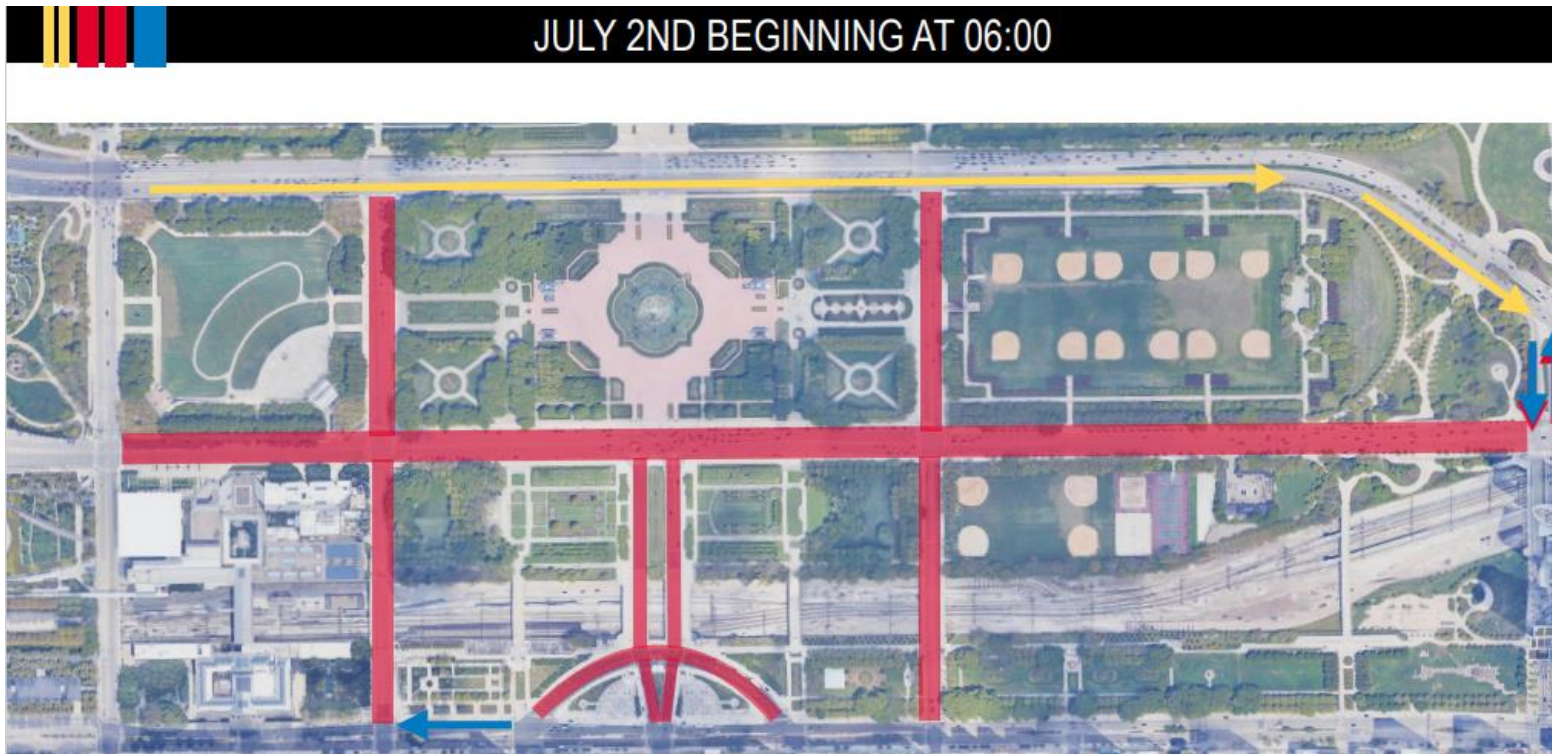

- Beginning at 8:00pm
- Traffic Lane closure on NB Congress Circle.
- Sidewalks on Congress Circle closed.

Friday, June 28th

 JUNE 28TH BEGINNING AT 19:00

- Beginning at 8:00am - Travel lane closure on NB and SB Columbus Dr between Jackson Dr and Balbo Dr.
- Beginning at 8:00am Full closure on Balbo Dr from Columbus Dr to DuSable Lake Shore Dr (intersection remains open).
- Beginning at 7:00pm - Full closure on Balbo Dr from Michigan Ave to Columbus Dr

Saturday, June 29th

 JUNE 29TH BEGINNING AT 19:00

- Beginning at 7:00pm
- Travel Lane closure on Columbus Dr (SB) from Balbo Dr to Roosevelt Rd.

Monday, July 1st

- Full closure on Columbus Dr between Jackson Dr and Roosevelt Rd.
- Local Access Only on Columbus Dr between Jackson Dr and Monroe St
- Full closure on Jackson Dr between Columbus Dr and DuSable Lake Shore Dr.
- Begin installation of jersey wall WB and EB Roosevelt Rd between Columbus Dr and DuSable Lake Shore Drive. 1 lane open in each direction.

- Beginning at 9:00pm
- Temporary full closure of SB DuSable Lake Shore Drive between Randolph St and McFetridge Rd.

Tuesday, July 2nd

- SB DuSable Lake Shore Drive reopening at 6:00am
 - SB: 2 lanes closed, 2 center lanes remain open to traffic.
 - NB: 0 lanes closed, 3 remain open to traffic.
- Full closure of Congress Circle; close entrance at Michigan Ave, Van Buren St, and Harrison St.

Thursday, July 4th

JULY 4TH BEGINNING AT 21:00

- Beginning at 9:00pm
- Full closure of WB and EB Roosevelt Rd between Michigan Ave and DuSable Lake Shore Dr.
- Full closure of NB Michigan Ave between Roosevelt Rd and Jackson Dr.