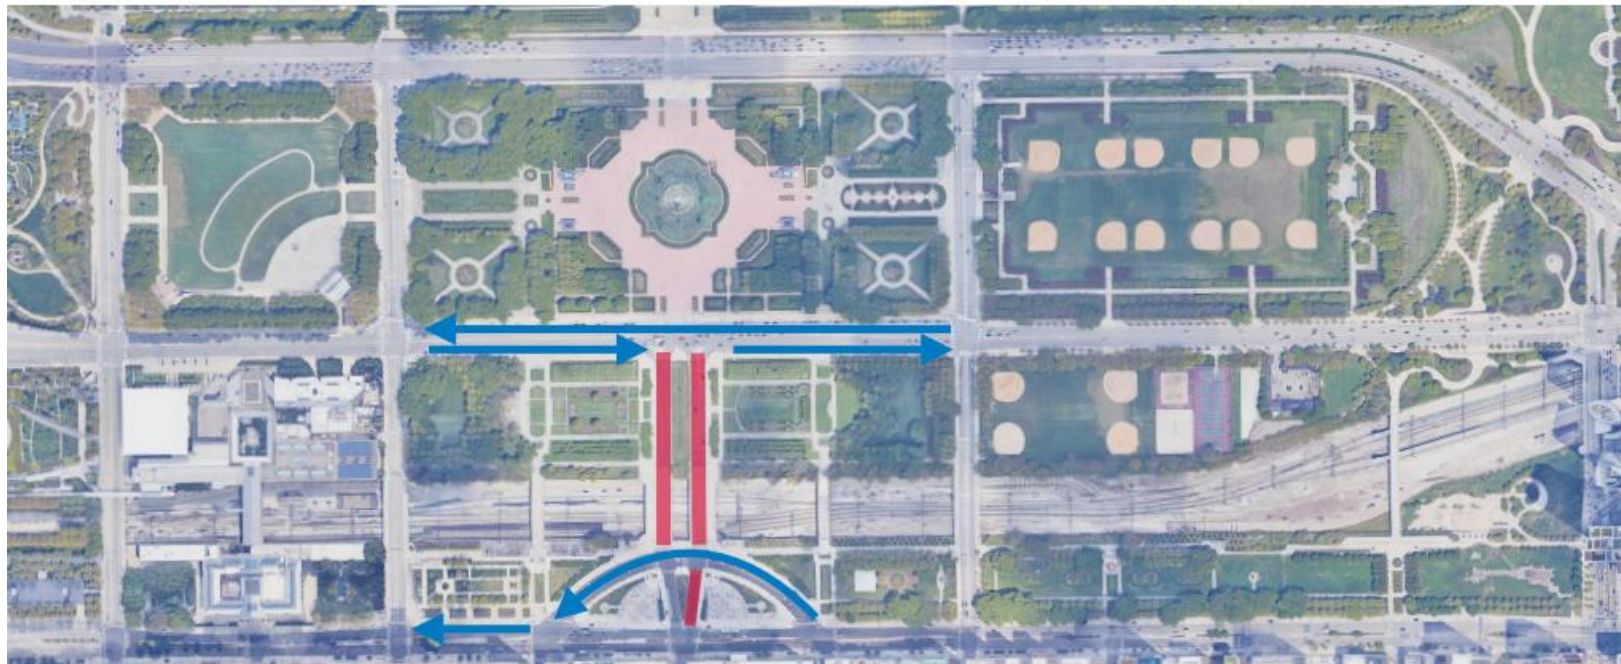

Wednesday, June 26th

JUNE 26TH BEGINNING AT 20:00

- Beginning at 8:00pm
- Traffic Lane closure on NB Congress Circle.
- Sidewalks on Congress Circle closed.