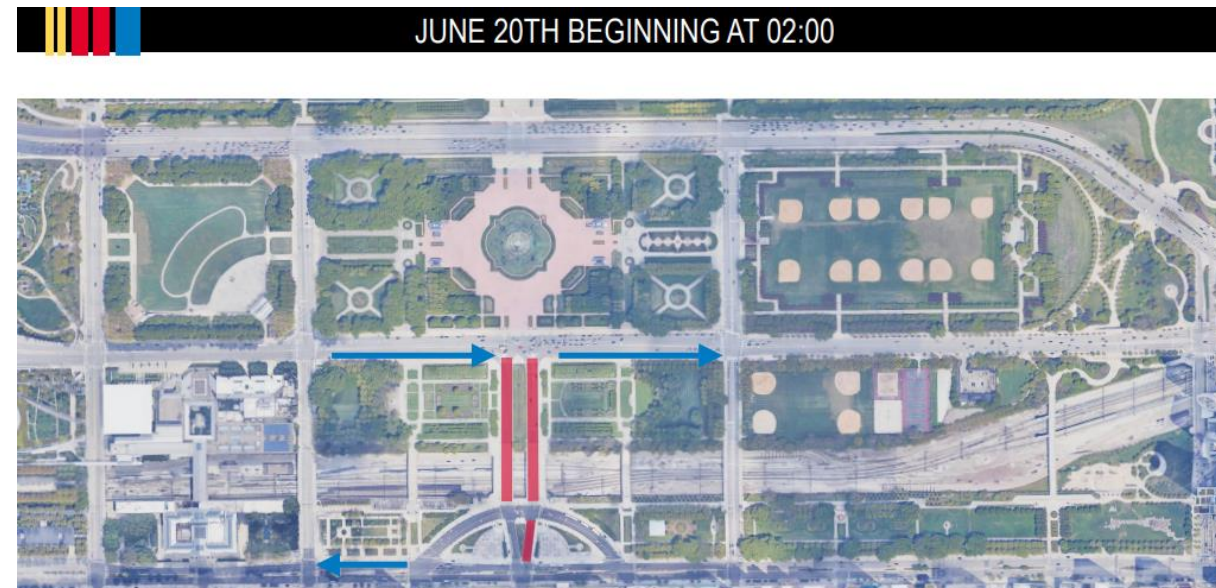

Monday, June 10th

- Full closure on Ida B. Wells Dr, from Michigan Ave to Columbus Dr. including sidewalks.
- WB between Congress Circle and Michigan Ave will remain open, but EB between Michigan and Congress Circle will be closed.
- Strip parking on SB Columbus Dr between Jackson Dr and Balbo Dr
- Begin installation of the Skyline Club

Tuesday, June 19th and Wednesday June 20th

- 9pm: Installation of jersey wall overnight on NB Michigan Ave between Congress Circle and Jackson Dr. Temporary closure of NB Michigan Ave between Congress Circle and Jackson Dr.

- Reopen NB Michigan Ave at 2:00am. Curb lane remains closed to accommodate pedestrian traffic.
- Begin installation of Michigan Reserved seating structure on Michigan Ave. between Congress Circle and Jackson Blvd.

Thursday July 18th

JULY 18TH FINISHING BY 15:00

- Full reopening of Ida B. Wells Dr between Michigan Ave and Columbus Dr