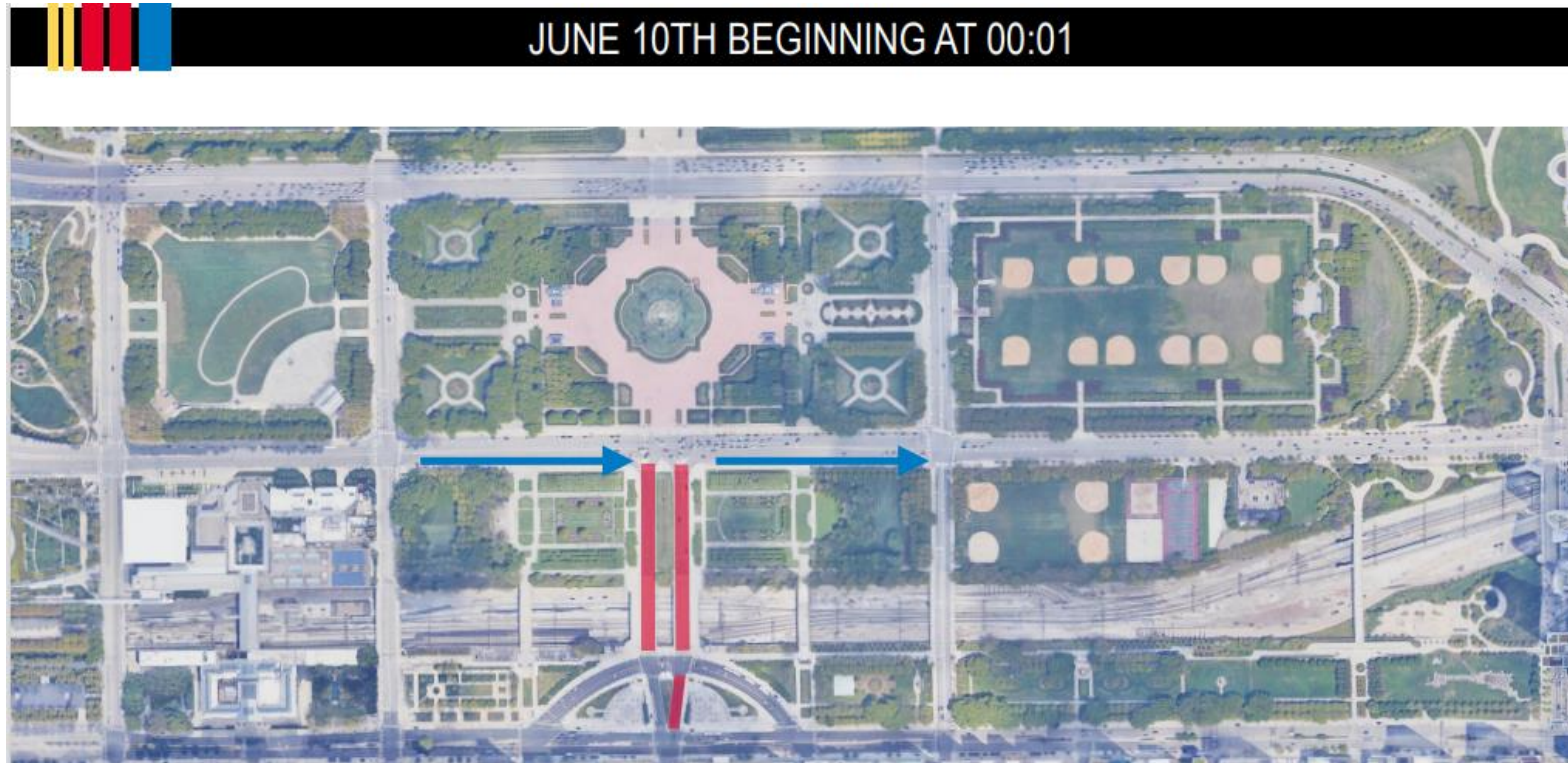

Chicago Street Race Traffic & Street Closure Plan

updated April 3, 2024

NASCAR VILLAGE AT BUTLER FIELD
Open to the general public

THE SKYLINE
LEVEL 1
FOUNDER'S CLUB
LEVEL 2
SKYLINE SUITES
LEVEL 3
PRESIDENT'S CLUB

Monday, June 10th

- Full closure on Ida B. Wells Dr, from Michigan Ave to Columbus Dr. including sidewalks.
- WB between Congress Circle and Michigan Ave will remain open, but EB between Michigan and Congress Circle will be closed.
- Strip parking on SB Columbus Dr between Jackson Dr and Balbo Dr
- Begin installation of the Skyline Club

Tuesday, June 19th and Wednesday June 20th

- 9pm: Installation of jersey wall overnight on NB Michigan Ave between Congress Circle and Jackson Dr. Temporary closure of NB Michigan Ave between Congress Circle and Jackson Dr.

- Reopen NB Michigan Ave at 2:00am. Curb lane remains closed to accommodate pedestrian traffic.
- Begin installation of Michigan Reserved seating structure on Michigan Ave. between Congress Circle and Jackson Blvd.