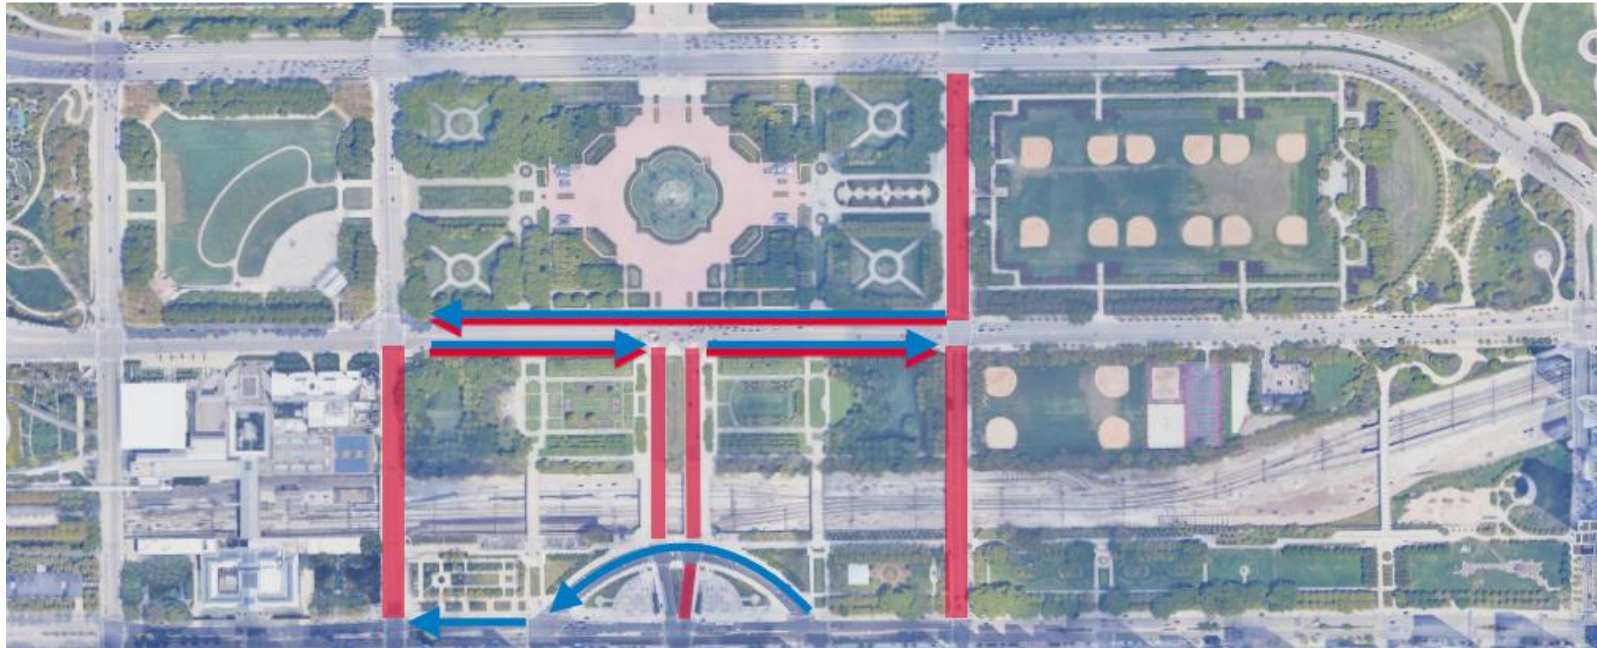

- Reopen NB Michigan Ave at 2:00am. Curb lane remains closed to accommodate pedestrian traffic.
- Begin installation of Michigan Reserved seating structure on Michigan Ave. between Congress Circle and Jackson Blvd.

Wednesday, June 26th

JUNE 26TH BEGINNING AT 20:00

- Beginning at 8:00pm
- Traffic Lane closure on NB Congress Circle.
- Sidewalks on Congress Circle closed.

Wednesday, June 26th

JUNE 26TH BEGINNING AT 20:00

- Beginning at 8:00pm
- Traffic Lane closure on NB Congress Circle.
- Sidewalks on Congress Circle closed.

Friday, June 28th

 JUNE 28TH BEGINNING AT 19:00

- Beginning at 8:00am - Travel lane closure on NB and SB Columbus Dr between Jackson Dr and Balbo Dr.
- Beginning at 8:00am Full closure on Balbo Dr from Columbus Dr to DuSable Lake Shore Dr (intersection remains open).
- Beginning at 7:00pm - Full closure on Balbo Dr from Michigan Ave to Columbus Dr

Saturday, June 29th

 JUNE 29TH BEGINNING AT 19:00

- Beginning at 7:00pm
- Travel Lane closure on Columbus Dr (SB) from Balbo Dr to Roosevelt Rd.

Monday, July 1st

- Full closure on Columbus Dr between Jackson Dr and Roosevelt Rd.
- Local Access Only on Columbus Dr between Jackson Dr and Monroe St
- Full closure on Jackson Dr between Columbus Dr and DuSable Lake Shore Dr.
- Begin installation of jersey wall WB and EB Roosevelt Rd between Columbus Dr and DuSable Lake Shore Drive. 1 lane open in each direction.