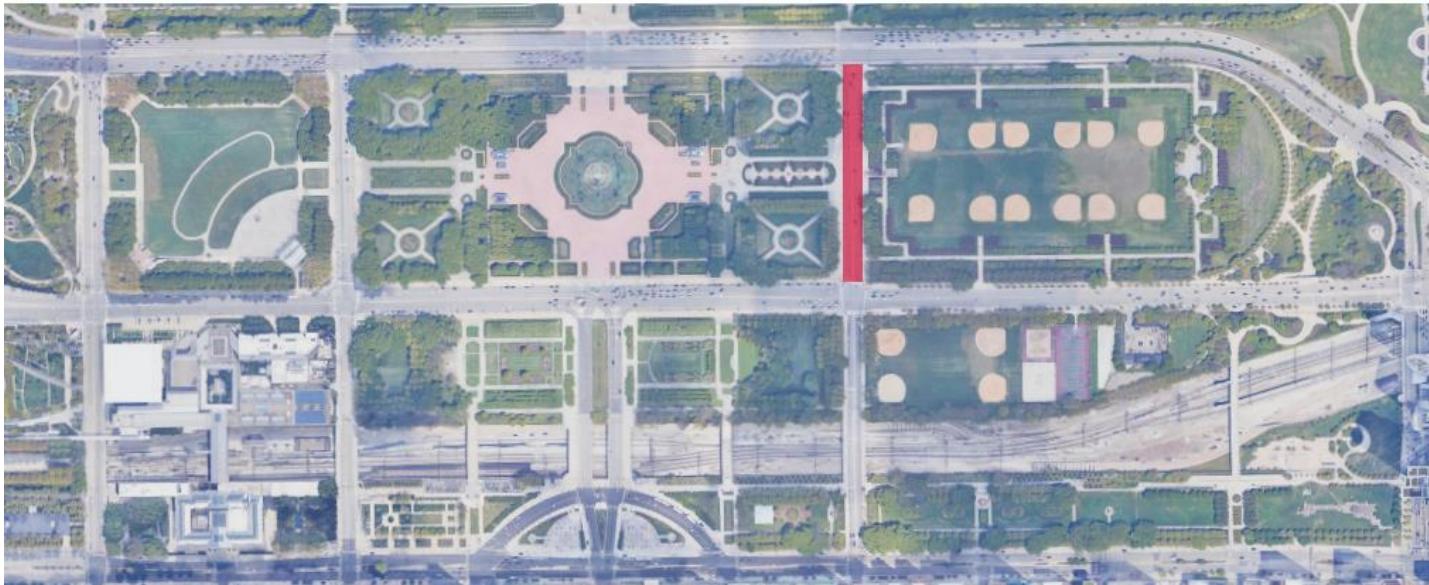

Thursday July 18th

JULY 18TH FINISHING BY 15:00

- Full reopening of Ida B. Wells Dr between Michigan Ave and Columbus Dr