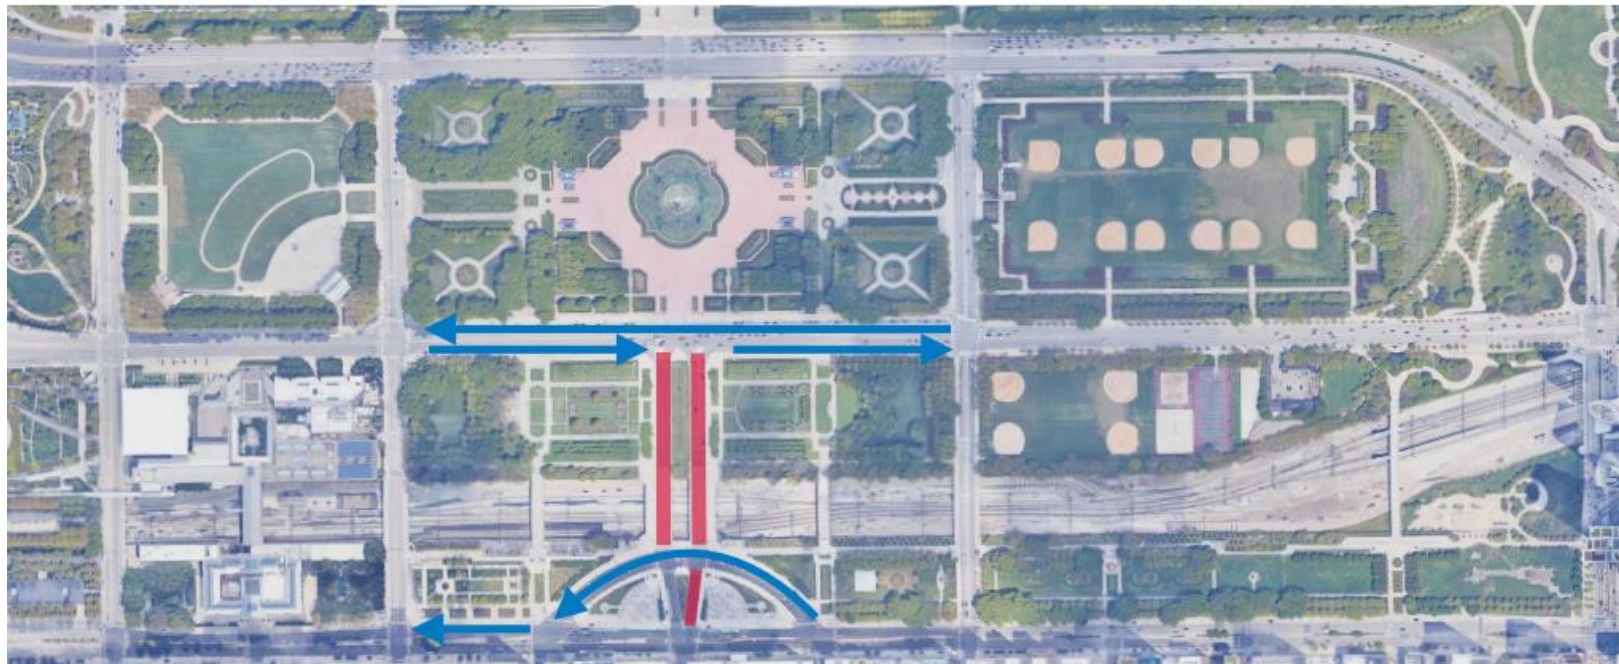

- Reopen NB Michigan Ave at 2:00am. Curb lane remains closed to accommodate pedestrian traffic.
- Begin installation of Michigan Reserved seating structure on Michigan Ave. between Congress Circle and Jackson Blvd.

Wednesday, June 26th

JUNE 26TH BEGINNING AT 20:00

- Beginning at 8:00pm
- Traffic Lane closure on NB Congress Circle.
- Sidewalks on Congress Circle closed.

Wednesday, June 26th

JUNE 26TH BEGINNING AT 20:00

- Beginning at 8:00pm
- Traffic Lane closure on NB Congress Circle.
- Sidewalks on Congress Circle closed.

Friday, June 28th

 JUNE 28TH BEGINNING AT 19:00

- Beginning at 8:00am - Travel lane closure on NB and SB Columbus Dr between Jackson Dr and Balbo Dr.
- Beginning at 8:00am Full closure on Balbo Dr from Columbus Dr to DuSable Lake Shore Dr (intersection remains open).
- Beginning at 7:00pm - Full closure on Balbo Dr from Michigan Ave to Columbus Dr

Saturday, June 29th

 JUNE 29TH BEGINNING AT 19:00

- Beginning at 7:00pm
- Travel Lane closure on Columbus Dr (SB) from Balbo Dr to Roosevelt Rd.

Monday, July 1st

- Full closure on Columbus Dr between Jackson Dr and Roosevelt Rd.
- Local Access Only on Columbus Dr between Jackson Dr and Monroe St
- Full closure on Jackson Dr between Columbus Dr and DuSable Lake Shore Dr.
- Begin installation of jersey wall WB and EB Roosevelt Rd between Columbus Dr and DuSable Lake Shore Drive. 1 lane open in each direction.