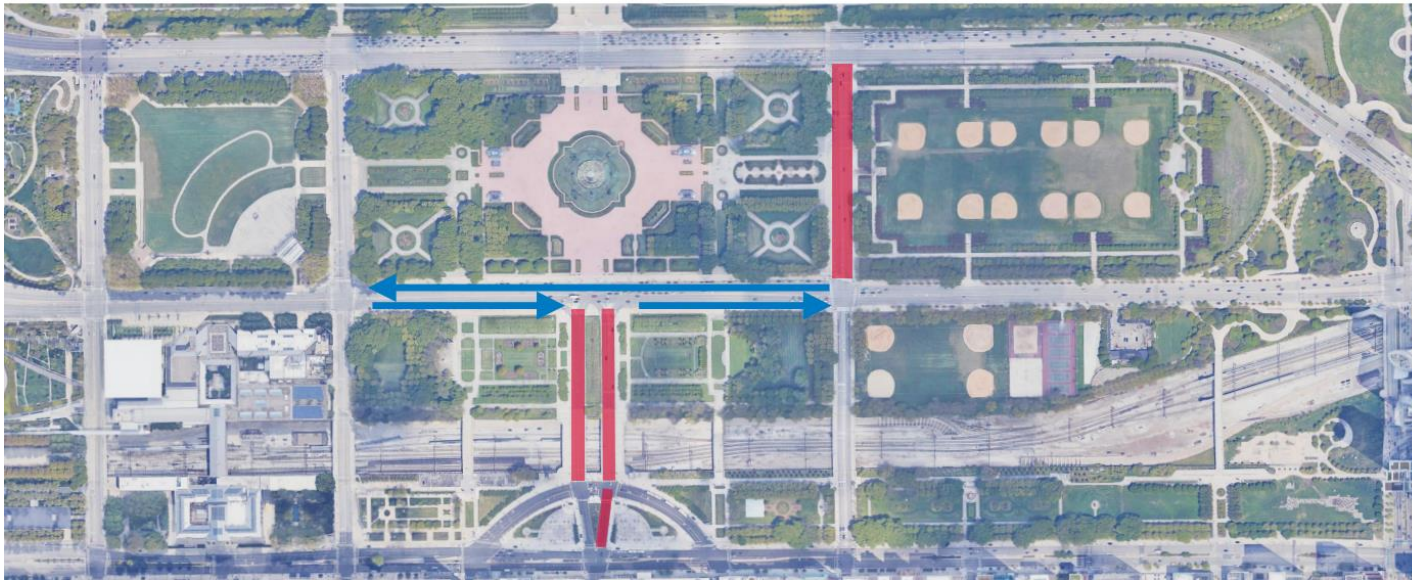

Friday, July 12th

JULY 12TH FINISHING BY 06:00

- Continue removing track wall on Columbus Dr between Roosevelt Rd and Balbo Dr.
 - Lane Impact: NB and SB remain closed to traffic.
- Remove remaining track wall on Michigan Ave between Van Buren and Jackson.
 - Lane Impact: Travel lane on NB Michigan Ave reopened.

Saturday, July 13th

JULY 13TH FINISHING BY 23:00

- One lane of NB Columbus Dr between Roosevelt Rd and Balbo Dr.

Monday, July 15th

JULY 15TH

- Reopening of NB and SB Columbus Dr between Balbo Dr and Jackson Dr.
- Curb lane closure on NB and SB Columbus Dr between Balbo Dr and Jackson Dr remains in effect.

Thursday July 18th

JULY 18TH FINISHING BY 15:00

- Full reopening of Ida B. Wells Dr between Michigan Ave and Columbus Dr