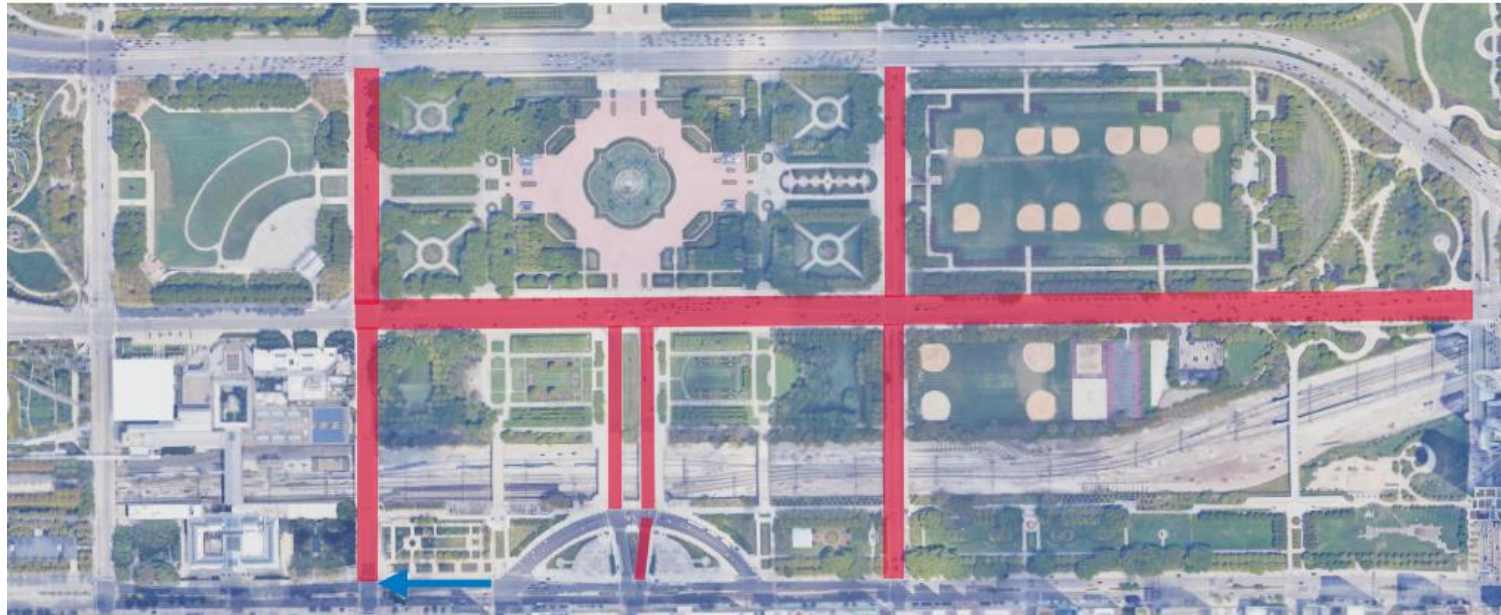

Wednesday, July 10th

JULY 10TH FINISHING BY 20:00

- Full reopening of the Congress Circle by 8:00pm