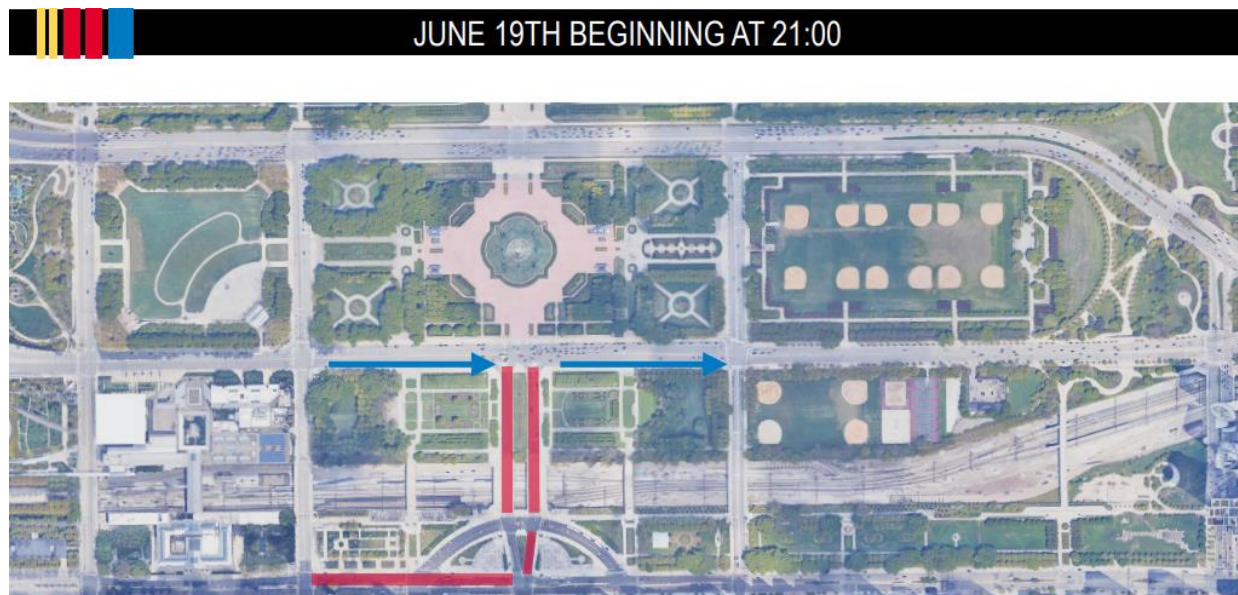

Chicago Street Race Traffic & Street Closure Plan

updated April 3, 2024

NASCAR VILLAGE AT BUTLER FIELD
Open to the general public

THE SKYLINE
LEVEL 1
FOUNDER'S CLUB
LEVEL 2
SKYLINE SUITES
LEVEL 3
PRESIDENT'S CLUB

Monday, June 10th

- Full closure on Ida B. Wells Dr, from Michigan Ave to Columbus Dr. including sidewalks.
- WB between Congress Circle and Michigan Ave will remain open, but EB between Michigan and Congress Circle will be closed.
- Strip parking on SB Columbus Dr between Jackson Dr and Balbo Dr
- Begin installation of the Skyline Club

Tuesday, June 19th and Wednesday June 20th

- 9pm: Installation of jersey wall overnight on NB Michigan Ave between Congress Circle and Jackson Dr. Temporary closure of NB Michigan Ave between Congress Circle and Jackson Dr.

- Reopen NB Michigan Ave at 2:00am. Curb lane remains closed to accommodate pedestrian traffic.
- Begin installation of Michigan Reserved seating structure on Michigan Ave. between Congress Circle and Jackson Blvd.