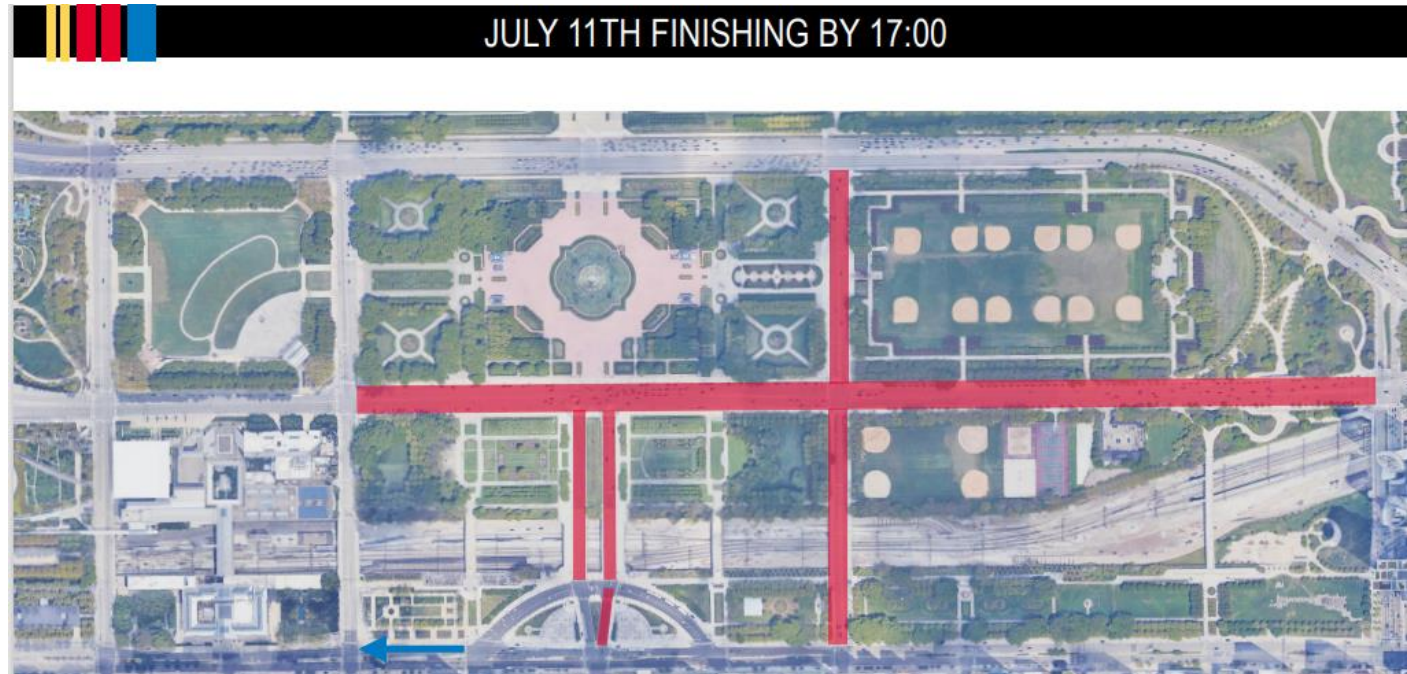

East/West

- Upper Wacker. (EB and WB)
- Randolph St. (WB)
- Washington. (EB)
- Madison Ave. (WB)
- Roosevelt Rd. (EB and WB)
- 18th St. (EB and WB)
- 22nd St / Cermak (EB and WB)

Lower Wacker Drive will be promoted for through traffic to avoid the Loop.

Tuesday, July 9th

- Full reopening of SB DuSable Lake Shore Dr. by end of the day.
- Full reopening of Roosevelt Rd before PM rush
- Full reopening of SB Indiana Ave before PM rush
- Full reopening of NB Indiana Ave at 13th St
- Removal of Local Access Only for the following:
 - NB Indiana Ave at 14th St, NB Indiana Ave at 16th St, NB Michigan Ave at 13th St, NB Michigan Ave at 14th St, NB Michigan Ave at 16th St.

Wednesday, July 10th

JULY 10TH FINISHING BY 20:00

- Full reopening of the Congress Circle by 8:00pm

Thursday, July 11th

- Full reopening of Jackson Dr. by 5:00pm
 - Reopen WB turn lane onto Jackson Dr from NB DuSable Lake Shore Dr

Friday, July 12th

JULY 12TH FINISHING BY 06:00

- Continue removing track wall on Columbus Dr between Roosevelt Rd and Balbo Dr.
 - Lane Impact: NB and SB remain closed to traffic.
- Remove remaining track wall on Michigan Ave between Van Buren and Jackson.
 - Lane Impact: Travel lane on NB Michigan Ave reopened.