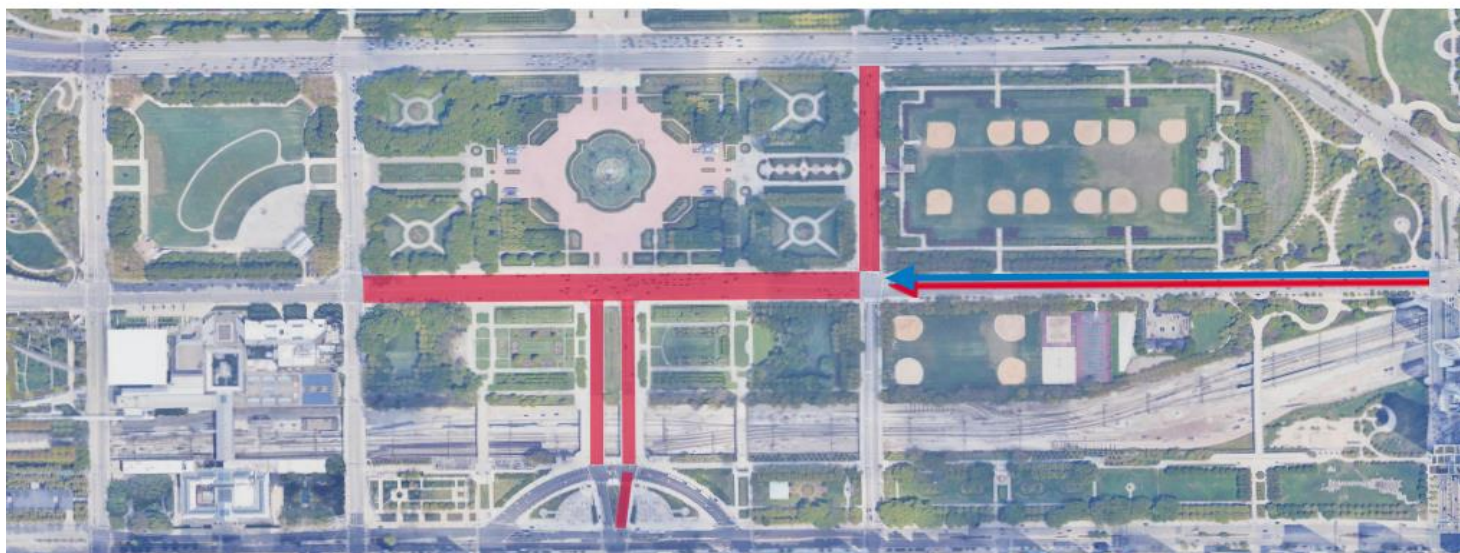

Wednesday, July 10th

JULY 10TH FINISHING BY 20:00

- Full reopening of the Congress Circle by 8:00pm

Thursday, July 11th

- Full reopening of Jackson Dr. by 5:00pm
 - Reopen WB turn lane onto Jackson Dr from NB DuSable Lake Shore Dr

Friday, July 12th

JULY 12TH FINISHING BY 06:00

- Continue removing track wall on Columbus Dr between Roosevelt Rd and Balbo Dr.
 - Lane Impact: NB and SB remain closed to traffic.
- Remove remaining track wall on Michigan Ave between Van Buren and Jackson.
 - Lane Impact: Travel lane on NB Michigan Ave reopened.

Saturday, July 13th

JULY 13TH FINISHING BY 23:00

- One lane of NB Columbus Dr between Roosevelt Rd and Balbo Dr.

Monday, July 15th

JULY 15TH

- Reopening of NB and SB Columbus Dr between Balbo Dr and Jackson Dr.
- Curb lane closure on NB and SB Columbus Dr between Balbo Dr and Jackson Dr remains in effect.