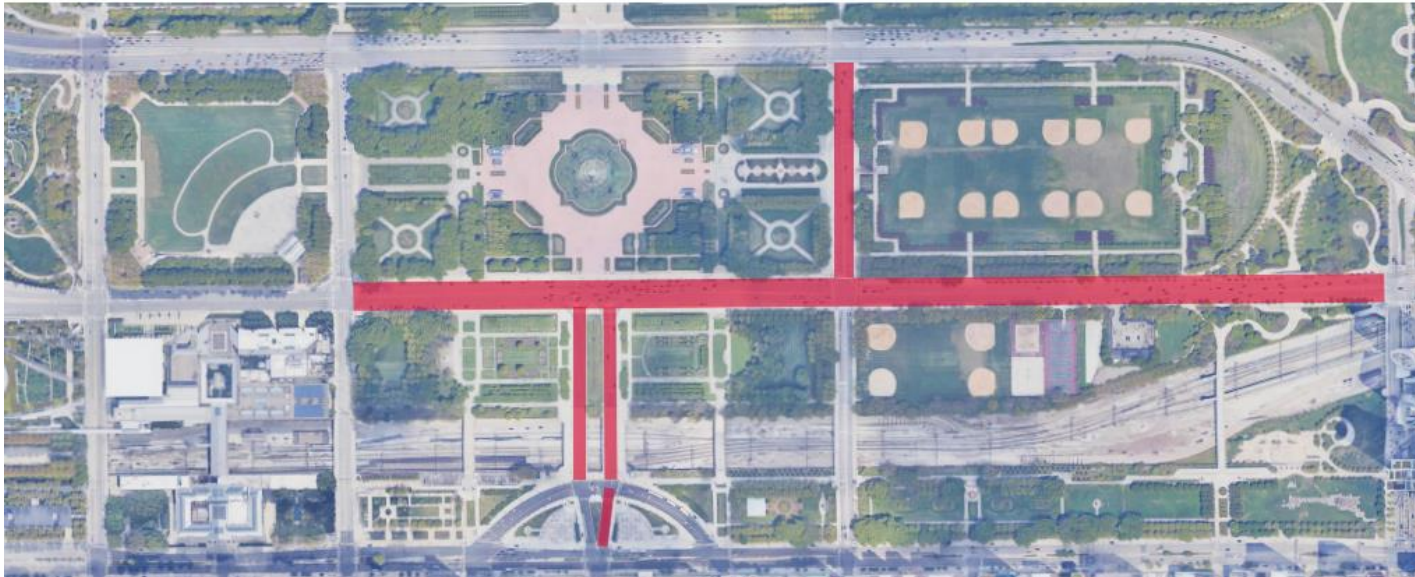

East/West

- Upper Wacker. (EB and WB)
- Randolph St. (WB)
- Washington. (EB)
- Madison Ave. (WB)
- Roosevelt Rd. (EB and WB)
- 18th St. (EB and WB)
- 22nd St / Cermak (EB and WB)

Lower Wacker Drive will be promoted for through traffic to avoid the Loop.

Wednesday, July 10th

JULY 10TH FINISHING BY 20:00

- Full reopening of the Congress Circle by 8:00pm

Thursday, July 11th

- Full reopening of Jackson Dr. by 5:00pm
 - Reopen WB turn lane onto Jackson Dr from NB DuSable Lake Shore Dr

Friday, July 12th

JULY 12TH FINISHING BY 06:00

- Continue removing track wall on Columbus Dr between Roosevelt Rd and Balbo Dr.
 - Lane Impact: NB and SB remain closed to traffic.
- Remove remaining track wall on Michigan Ave between Van Buren and Jackson.
 - Lane Impact: Travel lane on NB Michigan Ave reopened.

Saturday, July 13th

JULY 13TH FINISHING BY 23:00

- One lane of NB Columbus Dr between Roosevelt Rd and Balbo Dr.

Monday, July 15th

JULY 15TH

- Reopening of NB and SB Columbus Dr between Balbo Dr and Jackson Dr.
- Curb lane closure on NB and SB Columbus Dr between Balbo Dr and Jackson Dr remains in effect.