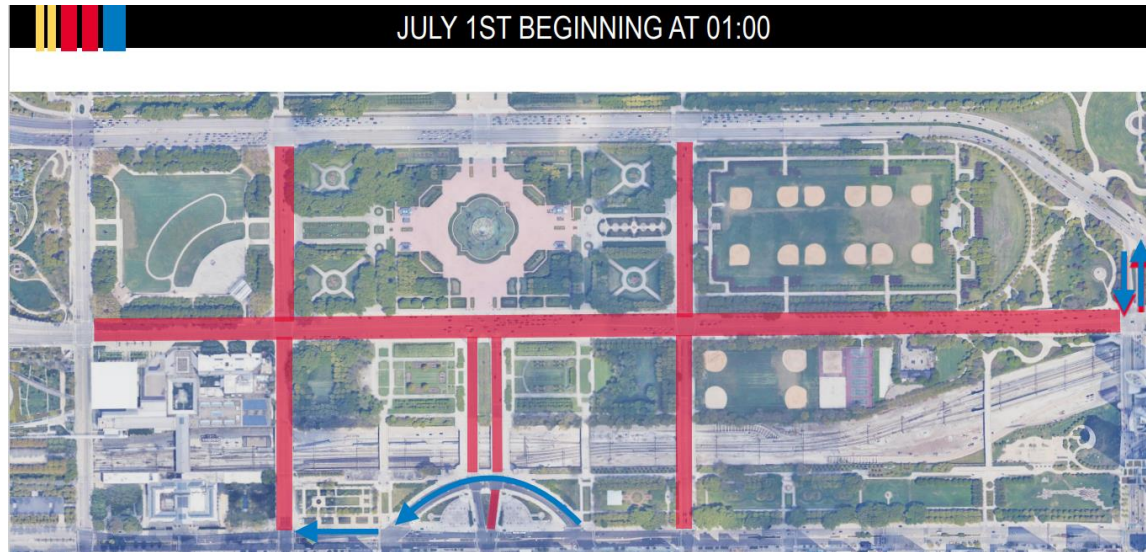

- Reopen NB Michigan Ave at 2:00am. Curb lane remains closed to accommodate pedestrian traffic.
- Begin installation of Michigan Reserved seating structure on Michigan Ave. between Congress Circle and Jackson Blvd.

- Beginning at 8:00pm
- Traffic Lane closure on NB Congress Circle.
- Sidewalks on Congress Circle closed.

Friday, June 28th

 JUNE 28TH BEGINNING AT 19:00

- Beginning at 8:00am - Travel lane closure on NB and SB Columbus Dr between Jackson Dr and Balbo Dr.
- Beginning at 8:00am Full closure on Balbo Dr from Columbus Dr to DuSable Lake Shore Dr (intersection remains open).
- Beginning at 7:00pm - Full closure on Balbo Dr from Michigan Ave to Columbus Dr

Saturday, June 29th

 JUNE 29TH BEGINNING AT 19:00

- Beginning at 7:00pm
- Travel Lane closure on Columbus Dr (SB) from Balbo Dr to Roosevelt Rd.

Monday, July 1st

- Full closure on Columbus Dr between Jackson Dr and Roosevelt Rd.
- Local Access Only on Columbus Dr between Jackson Dr and Monroe St
- Full closure on Jackson Dr between Columbus Dr and DuSable Lake Shore Dr.
- Begin installation of jersey wall WB and EB Roosevelt Rd between Columbus Dr and DuSable Lake Shore Drive. 1 lane open in each direction.

- Beginning at 9:00pm
- Temporary full closure of SB DuSable Lake Shore Drive between Randolph St and McFetridge Rd.

Tuesday, July 2nd

- SB DuSable Lake Shore Drive reopening at 6:00am
 - SB: 2 lanes closed, 2 center lanes remain open to traffic.
 - NB: 0 lanes closed, 3 remain open to traffic.
- Full closure of Congress Circle; close entrance at Michigan Ave, Van Buren St, and Harrison St.