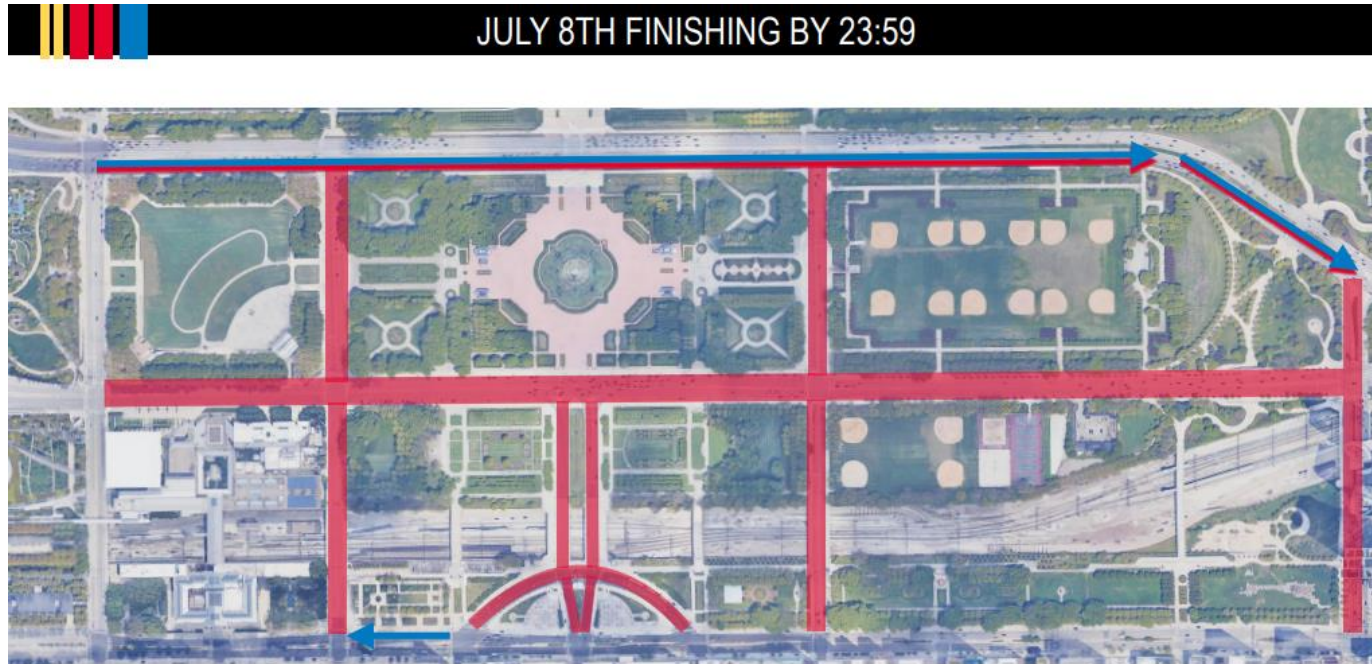

Local Access Only on the following streets:

- On SB Michigan Ave. from 8th St. to Roosevelt Rd.
- On NB Michigan Ave. from Adams St. to Monroe St.
- On Harrison Ave. from Wabash Ave. to Michigan Ave.
- On Jackson Dr. from Wabash Ave. to Michigan Ave.
- On Balbo Dr. from Wabash Ave. to Michigan Ave.
- On Ida B. Wells Dr. from Wabash Ave. to Michigan Ave.
- On Van Buren St. from Wabash Ave. to Michigan Ave.
- On SB DuSable Lake Shore Dr. from Randolph St. to Monroe St.

Columbus Dr Underpass and **Lakefront Trail** including Monroe St to Roosevelt Rd remain open throughout event

- Alternative means to access Museum Campus

Alternate Routes

North/South

- State St.
- Dearborn St. (NB)
- LaSalle St. (NB and SB)
- Wells St. (SB)
- Franklin St. (NB)
- Upper Wacker Dr. (NB and SB)

East/West

- Upper Wacker. (EB and WB)
- Randolph St. (WB)
- Washington. (EB)
- Madison Ave. (WB)
- Roosevelt Rd. (EB and WB)
- 18th St. (EB and WB)
- 22nd St / Cermak (EB and WB)

Lower Wacker Drive will be promoted for through traffic to avoid the Loop.

Monday, July 8th

Beginning at Event Conclusion through 6:00am Monday July 8th

- Begin removal of portion of track wall on SB DuSable Lake Shore Dr.
- Begin removal of portion of track wall on NB Michigan Ave.
- Begin removal of track wall on WB and EB Roosevelt Rd.