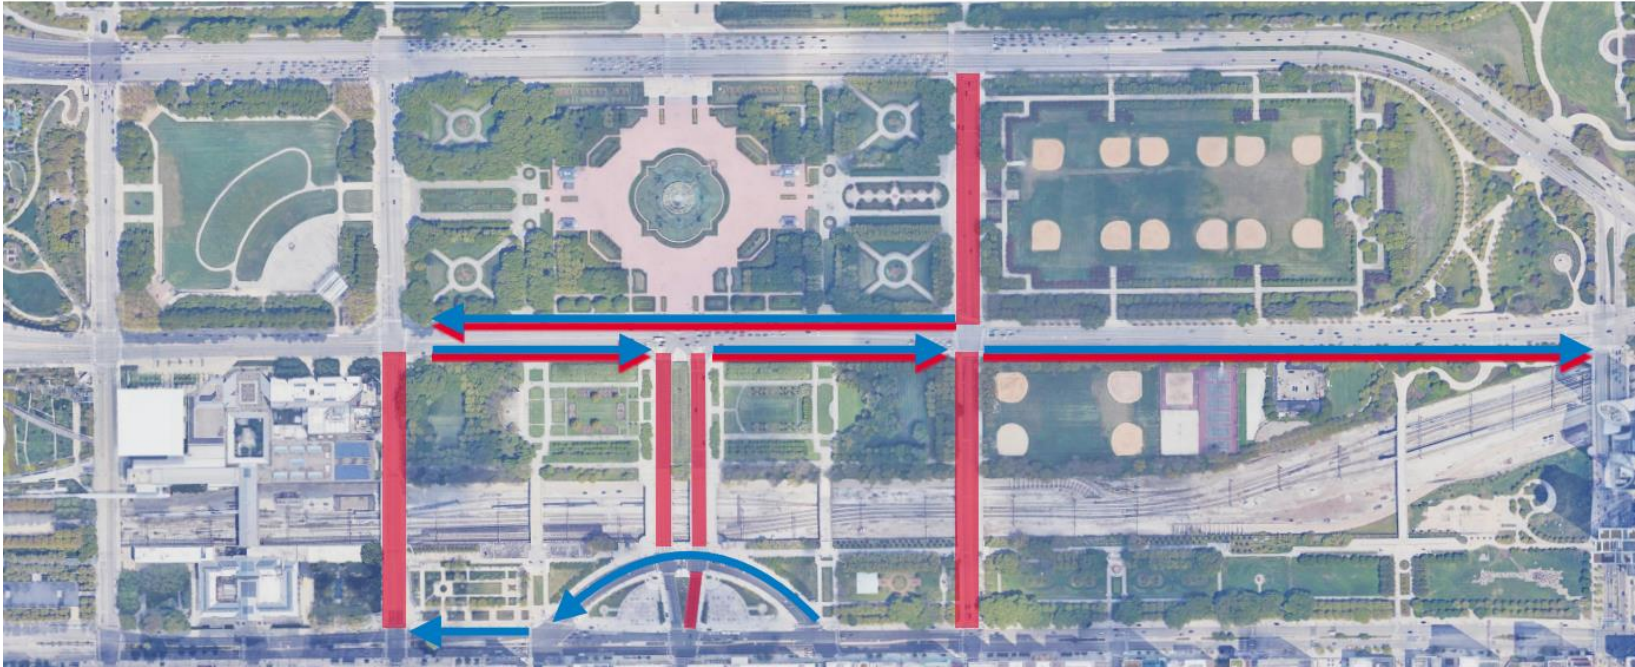

- Reopen NB Michigan Ave at 2:00am. Curb lane remains closed to accommodate pedestrian traffic.
- Begin installation of Michigan Reserved seating structure on Michigan Ave. between Congress Circle and Jackson Blvd.

- Beginning at 8:00pm
- Traffic Lane closure on NB Congress Circle.
- Sidewalks on Congress Circle closed.

Friday, June 28th

 JUNE 28TH BEGINNING AT 19:00

- Beginning at 8:00am - Travel lane closure on NB and SB Columbus Dr between Jackson Dr and Balbo Dr.
- Beginning at 8:00am Full closure on Balbo Dr from Columbus Dr to DuSable Lake Shore Dr (intersection remains open).
- Beginning at 7:00pm - Full closure on Balbo Dr from Michigan Ave to Columbus Dr

Saturday, June 29th

 JUNE 29TH BEGINNING AT 19:00

- Beginning at 7:00pm
- Travel Lane closure on Columbus Dr (SB) from Balbo Dr to Roosevelt Rd.

Monday, July 1st

- Full closure on Columbus Dr between Jackson Dr and Roosevelt Rd.
- Local Access Only on Columbus Dr between Jackson Dr and Monroe St
- Full closure on Jackson Dr between Columbus Dr and DuSable Lake Shore Dr.
- Begin installation of jersey wall WB and EB Roosevelt Rd between Columbus Dr and DuSable Lake Shore Drive. 1 lane open in each direction.

- Beginning at 9:00pm
- Temporary full closure of SB DuSable Lake Shore Drive between Randolph St and McFetridge Rd.

Tuesday, July 2nd

- SB DuSable Lake Shore Drive reopening at 6:00am
 - SB: 2 lanes closed, 2 center lanes remain open to traffic.
 - NB: 0 lanes closed, 3 remain open to traffic.
- Full closure of Congress Circle; close entrance at Michigan Ave, Van Buren St, and Harrison St.