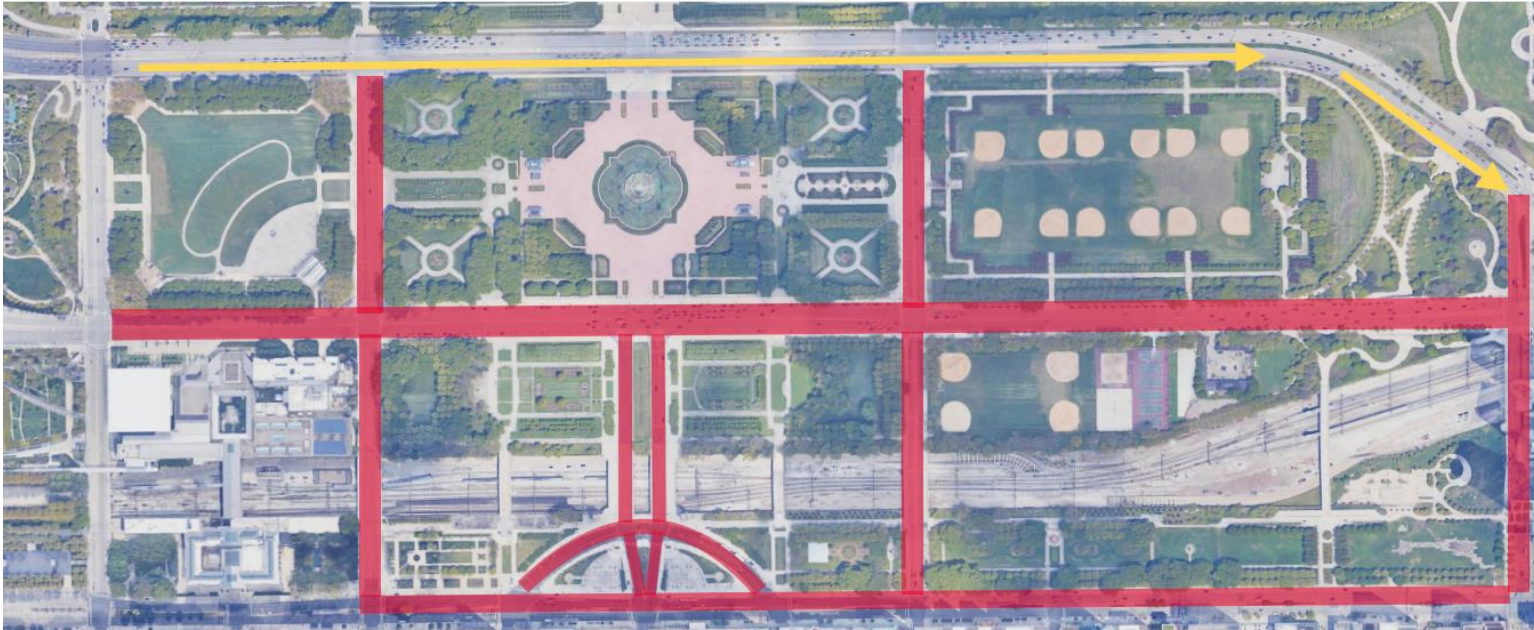

Saturday, June 29th

 JUNE 29TH BEGINNING AT 19:00

- Beginning at 7:00pm
- Travel Lane closure on Columbus Dr (SB) from Balbo Dr to Roosevelt Rd.

Monday, July 1st

- Full closure on Columbus Dr between Jackson Dr and Roosevelt Rd.
- Local Access Only on Columbus Dr between Jackson Dr and Monroe St
- Full closure on Jackson Dr between Columbus Dr and DuSable Lake Shore Dr.
- Begin installation of jersey wall WB and EB Roosevelt Rd between Columbus Dr and DuSable Lake Shore Drive. 1 lane open in each direction.

- Beginning at 9:00pm
- Temporary full closure of SB DuSable Lake Shore Drive between Randolph St and McFetridge Rd.

Tuesday, July 2nd

- SB DuSable Lake Shore Drive reopening at 6:00am
 - SB: 2 lanes closed, 2 center lanes remain open to traffic.
 - NB: 0 lanes closed, 3 remain open to traffic.
- Full closure of Congress Circle; close entrance at Michigan Ave, Van Buren St, and Harrison St.

Thursday, July 4th

JULY 4TH BEGINNING AT 21:00

- Beginning at 9:00pm
- Full closure of WB and EB Roosevelt Rd between Michigan Ave and DuSable Lake Shore Dr.
- Full closure of NB Michigan Ave between Roosevelt Rd and Jackson Dr.

Friday, July 5th

JULY 5TH BEGINNING AT 00:01

- Full closure of NB and SB DuSable Lake Shore Dr between Randolph St and McFetridge Rd.
- Full closure of SB Michigan Ave between Roosevelt Rd and Jackson Dr
- Full closure at Roosevelt Rd
- Full closure on Monroe St between Columbus Dr and DuSable Lake Shore Dr
- Full closure NB of Indiana Ave at 13th St
- Local Access of SB Indiana Ave at 13th St.
- Local Access Only for the following streets:
 - NB Indiana Ave at 14th St; NB Indiana Ave at 16th St; NB Michigan Ave at 13th St; NB Michigan Ave at 14th St; NB Michigan Ave at 16th St