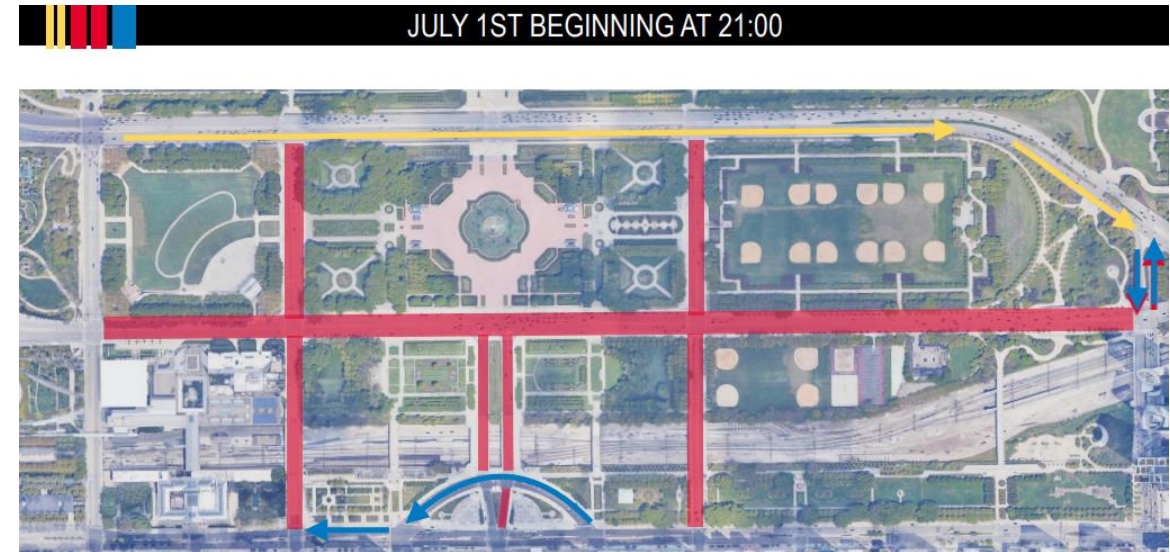

- Beginning at 8:00pm
- Traffic Lane closure on NB Congress Circle.
- Sidewalks on Congress Circle closed.

Friday, June 28th

 JUNE 28TH BEGINNING AT 19:00

- Beginning at 8:00am - Travel lane closure on NB and SB Columbus Dr between Jackson Dr and Balbo Dr.
- Beginning at 8:00am Full closure on Balbo Dr from Columbus Dr to DuSable Lake Shore Dr (intersection remains open).
- Beginning at 7:00pm - Full closure on Balbo Dr from Michigan Ave to Columbus Dr

Saturday, June 29th

 JUNE 29TH BEGINNING AT 19:00

- Beginning at 7:00pm
- Travel Lane closure on Columbus Dr (SB) from Balbo Dr to Roosevelt Rd.

Monday, July 1st

- Full closure on Columbus Dr between Jackson Dr and Roosevelt Rd.
- Local Access Only on Columbus Dr between Jackson Dr and Monroe St
- Full closure on Jackson Dr between Columbus Dr and DuSable Lake Shore Dr.
- Begin installation of jersey wall WB and EB Roosevelt Rd between Columbus Dr and DuSable Lake Shore Drive. 1 lane open in each direction.

- Beginning at 9:00pm
- Temporary full closure of SB DuSable Lake Shore Drive between Randolph St and McFetridge Rd.

Tuesday, July 2nd

- SB DuSable Lake Shore Drive reopening at 6:00am
 - SB: 2 lanes closed, 2 center lanes remain open to traffic.
 - NB: 0 lanes closed, 3 remain open to traffic.
- Full closure of Congress Circle; close entrance at Michigan Ave, Van Buren St, and Harrison St.

Thursday, July 4th

JULY 4TH BEGINNING AT 21:00

- Beginning at 9:00pm
- Full closure of WB and EB Roosevelt Rd between Michigan Ave and DuSable Lake Shore Dr.
- Full closure of NB Michigan Ave between Roosevelt Rd and Jackson Dr.