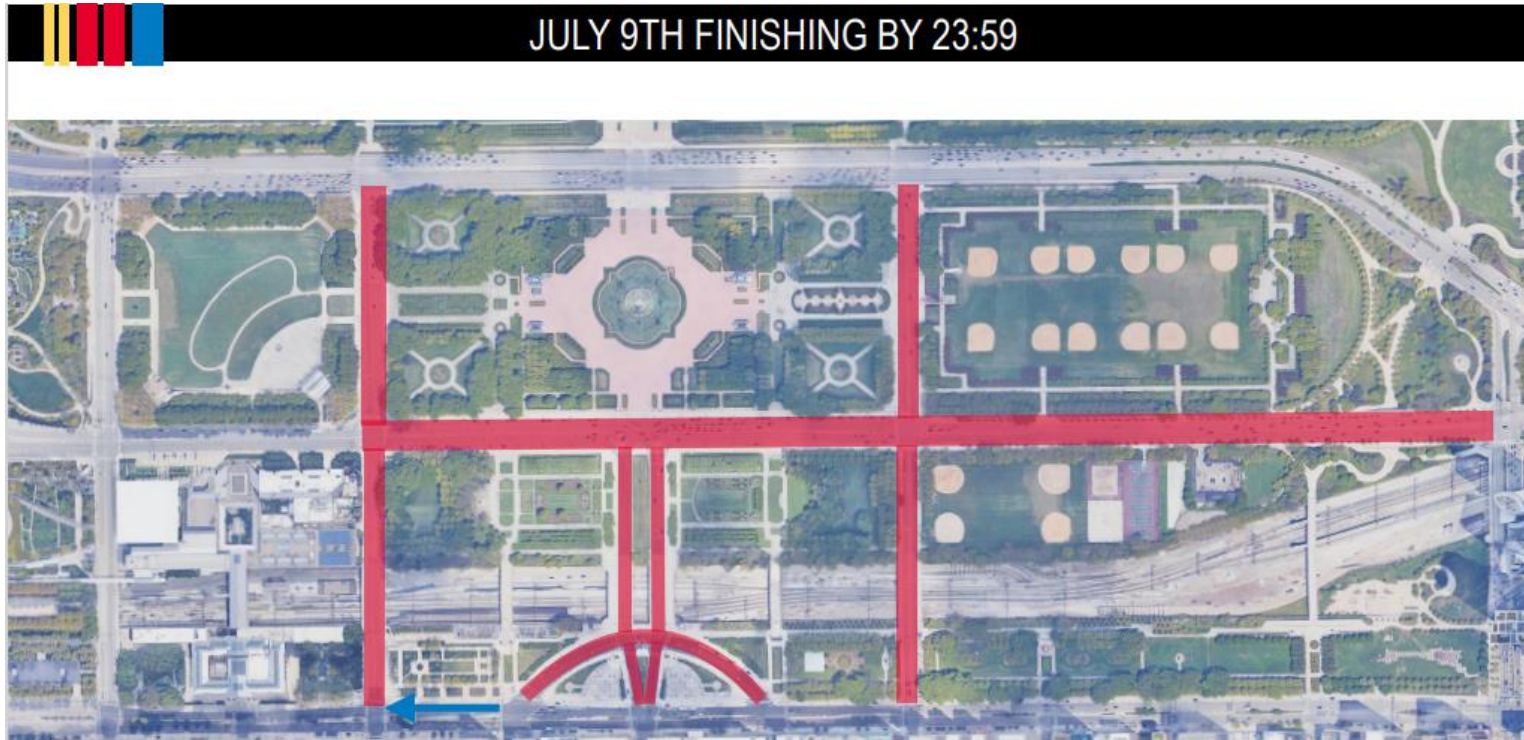

Tuesday, July 9th

- Full reopening of SB DuSable Lake Shore Dr. by end of the day.
- Full reopening of Roosevelt Rd before PM rush
- Full reopening of SB Indiana Ave before PM rush
- Full reopening of NB Indiana Ave at 13th St
- Removal of Local Access Only for the following:
  - NB Indiana Ave at 14th St, NB Indiana Ave at 16th St, NB Michigan Ave at 13th St, NB Michigan Ave at 14th St, NB Michigan Ave at 16th St.