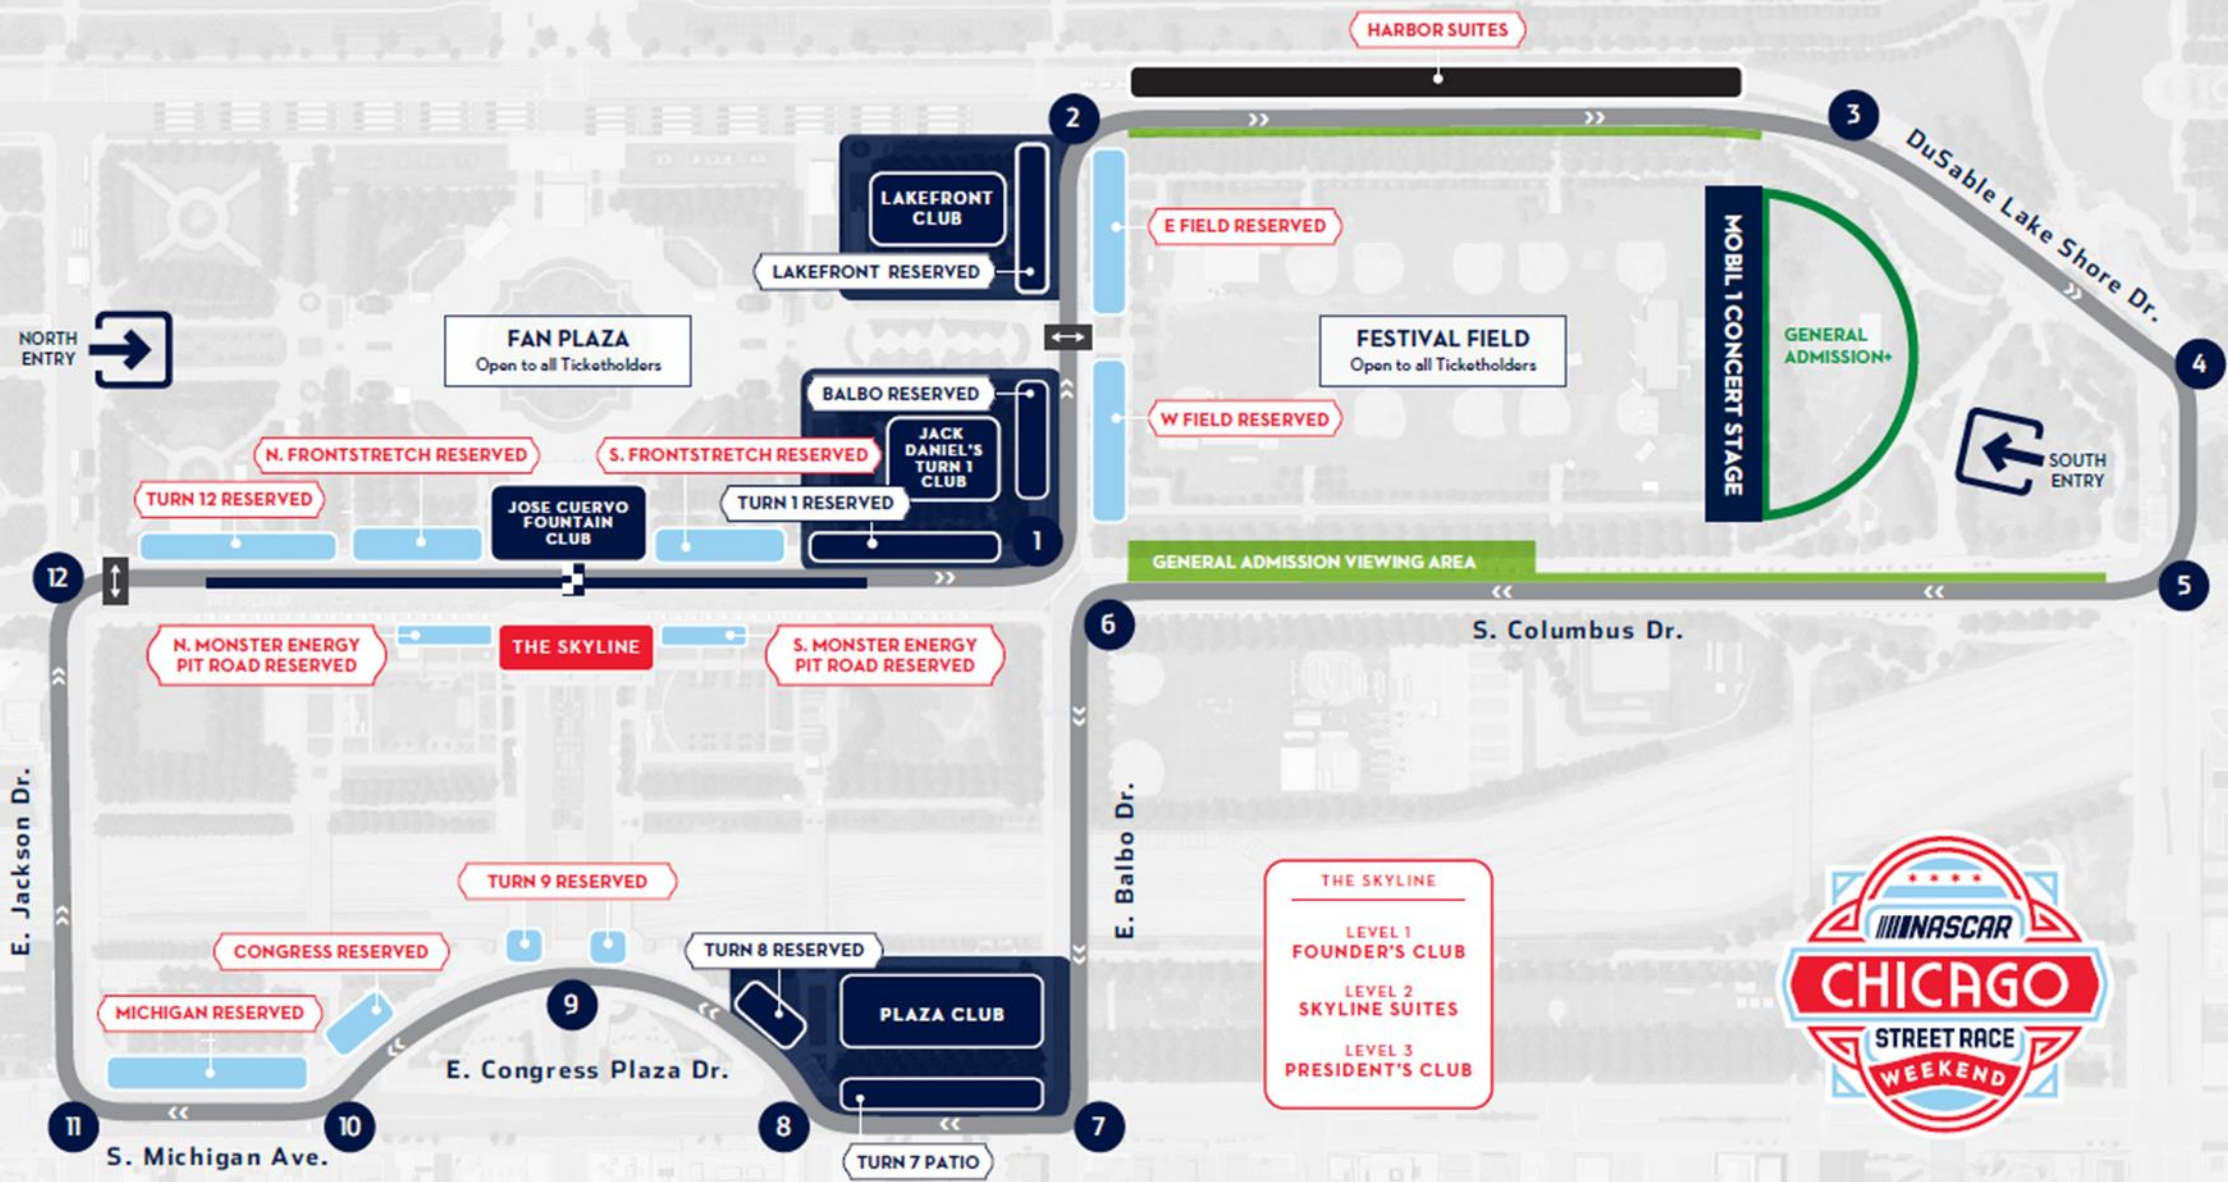

NASCAR VILLAGE AT BUTLER FIELD
Open to the general public

THE SKYLINE
LEVEL 1
FOUNDER'S CLUB
LEVEL 2
SKYLINE SUITES
LEVEL 3
PRESIDENT'S CLUB