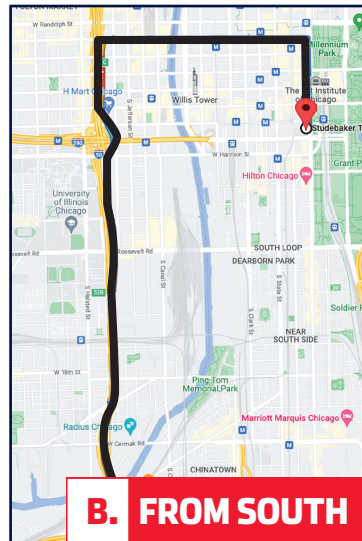

# STUDEBAKER THEATRE

WE'RE OPEN DURING THE CHICAGO STREET RACE

Recommended routes to get to Studebaker Theatre beginning on July 4<sup>th</sup>

## A. FROM NORTH:

- Use the Kennedy Expressway I-90/94 E
- Exit at Washington St.
- Proceed east on Washington St. to Michigan Ave.
- Proceed south on Michigan Ave. to Adams St. or utilize the Grant Park South Garage on Michigan Ave. (between Adams St. and Jackson St.)

## B. FROM SOUTH:

- Use the Dan Ryan Expressway I-90/94 W
- Exit at Washington St.
- Proceed east on Washington St. to Michigan Ave.
- Proceed south on Michigan Ave. to Adams St. or utilize the Grant Park South Garage on Michigan Ave. (between Adams St. and Jackson St.)

## C. FROM WEST:

- Use the Eisenhower Expressway I-290 E
- Exit at Wacker Dr./Franklin St. or Dearborn St.
- Proceed north to Washington St.
- Proceed east on Washington St. to Michigan Ave.
- Proceed south on Michigan Ave. to Adams St. or utilize the Grant Park South Garage on Michigan Ave. (between Adams St. and Jackson St.)