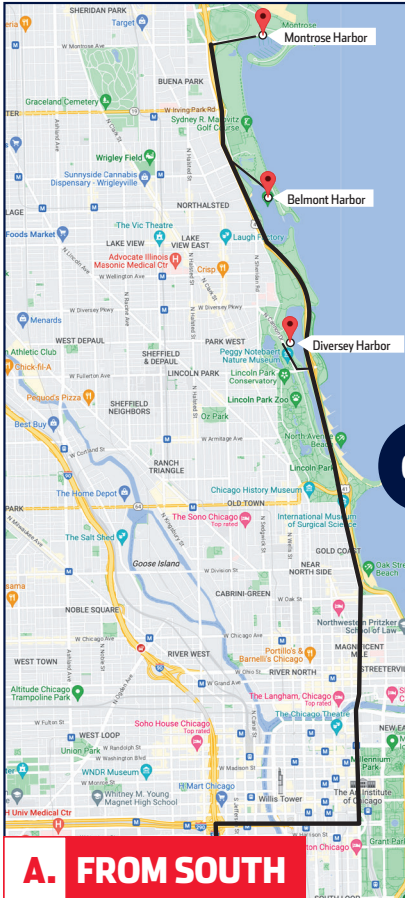

MONTROSE, BELMONT, DIVERSEY HARBORS

WE'RE OPEN DURING THE CHICAGO STREET RACE

Recommended routes to get to desired Harbor when a portion of DuSable Lake Shore Dr. is closed from July 5th - July 9th

FROM NORTH:

- No change in route

A. FROM SOUTH:

- Use the Dan Ryan Expressway I-90/94 W to the Kennedy Expressway I-90/94 E to the Ohio St. Exit
- Head east on Ohio St. to Michigan Ave.
- Head north on Michigan Ave. to DuSable Lake Shore Dr.
- Continue north on DuSable Lake Shore Dr. to the desired Harbor

OR

B. FROM SOUTH:

- Use N DuSable Lake Shore Dr.
- Exit at 31st St.
- Proceed west on 31st St. to State St.
- Head north on State St. to Chicago Ave.
- Head east on Chicago Ave. to N DuSable Lake Shore Dr.
- Continue north on DuSable Lake Shore Dr. to the desired Harbor