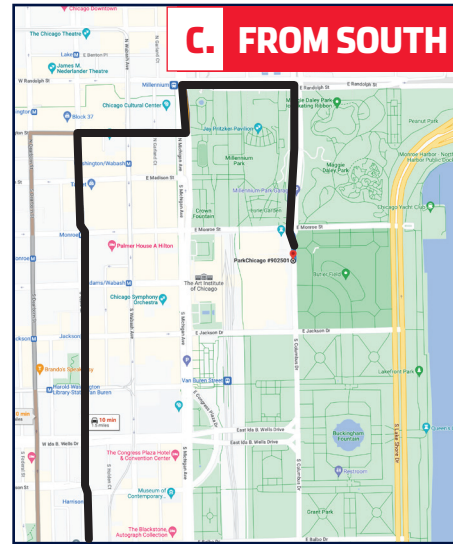

MONROE HARBOR

WE'RE OPEN DURING THE CHICAGO STREET RACE
Recommended routes to get to Monroe Harbor beginning on July 5th

OR

A. FROM NORTH:

- Use S DuSable Lake Shore Dr.
- Follow signage indicating Local Access Only / Thru Traffic Only near Randolph St.
- Proceed on DuSable Lake Shore Dr. to Monroe St.
- The two left turn lanes will be open to gain access to the Monroe Harbor parking lot

OR

B. FROM NORTH:

- Use S DuSable Lake Shore Dr.
- Exit at Randolph St., proceed west to Columbus Dr.
- Turn south on Columbus Dr. to access the parking garage

C. FROM SOUTH:

- Use State St. or Dearborn St.
- Proceed east on Washington St. to Michigan Ave.
- Turn north on Michigan Ave to Randolph St.
- Proceed east on Randolph St. to Columbus Dr.
- Turn south on Columbus Dr. to access the parking garage