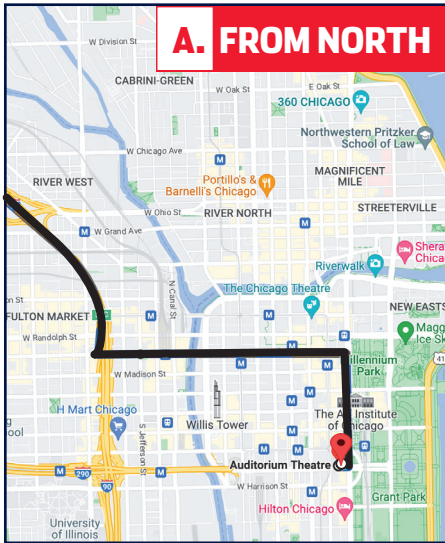

AUDITORIUM THEATRE

Recommended routes to get to Auditorium Theatre beginning on July 4th

A. FROM NORTH:

- Use the Kennedy Expressway I-90/94 E
- Exit at Washington St.
- Proceed east on Washington St. to Michigan Ave.
- Proceed south on Michigan Ave. to Adams St. or utilize the Grant Park South Garage on Michigan Ave. (between Adams St. and Jackson St.)

B. FROM SOUTH:

- Use the Dan Ryan Expressway I-90/94 W
- Exit at Washington St.
- Proceed east on Washington St. to Michigan Ave.
- Proceed south on Michigan Ave. to Adams St. or utilize the Grant Park South Garage on Michigan Ave. (between Adams St. and Jackson St.)

C. FROM WEST:

- Use the Eisenhower Expressway I-290 E
- Exit at Wacker Dr./Franklin St. or Dearborn St.
- Proceed north to Washington St.
- Proceed east on Washington St. to Michigan Ave.
- Proceed south on Michigan Ave. to Adams St. or utilize the Grant Park South Garage on Michigan Ave. (between Adams St. and Jackson St.)