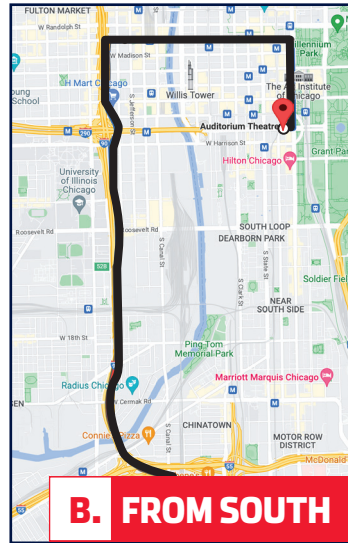

AUDITORIUM THEATRE

Recommended routes to get to Auditorium Theatre beginning on July 4th

A. FROM NORTH:

- Use the Kennedy Expressway I-90/94 E
- Exit at Washington St.
- Proceed east on Washington St. to Michigan Ave.
- Proceed south on Michigan Ave. to Adams St. or utilize the Grant Park South Garage on Michigan Ave. (between Adams St. and Jackson St.)

B. FROM SOUTH:

- Use the Dan Ryan Expressway I-90/94 W
- Exit at Washington St.
- Proceed east on Washington St. to Michigan Ave.
- Proceed south on Michigan Ave. to Adams St. or utilize the Grant Park South Garage on Michigan Ave. (between Adams St. and Jackson St.)

C. FROM WEST:

- Use the Eisenhower Expressway I-290 E
- Exit at Wacker Dr./Franklin St. or Dearborn St.
- Proceed north to Washington St.
- Proceed east on Washington St. to Michigan Ave.
- Proceed south on Michigan Ave. to Adams St. or utilize the Grant Park South Garage on Michigan Ave. (between Adams St. and Jackson St.)