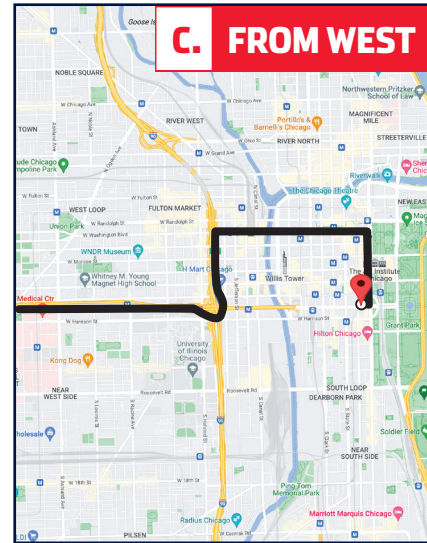

AUDITORIUM THEATRE

Recommended routes to get to Auditorium Theatre beginning on July 4th

A. FROM NORTH:

- Use the Kennedy Expressway I-90/94 E
- Exit at Washington St.
- Proceed east on Washington St. to Michigan Ave.
- Proceed south on Michigan Ave. to Adams St. or utilize the Grant Park South Garage on Michigan Ave. (between Adams St. and Jackson St.)

B. FROM SOUTH:

- Use the Dan Ryan Expressway I-90/94 W
- Exit at Washington St.
- Proceed east on Washington St. to Michigan Ave.
- Proceed south on Michigan Ave. to Adams St. or utilize the Grant Park South Garage on Michigan Ave. (between Adams St. and Jackson St.)

C. FROM WEST:

- Use the Eisenhower Expressway I-290 E
- Exit at Wacker Dr./Franklin St. or Dearborn St.
- Proceed north to Washington St.
- Proceed east on Washington St. to Michigan Ave.
- Proceed south on Michigan Ave. to Adams St. or utilize the Grant Park South Garage on Michigan Ave. (between Adams St. and Jackson St.)