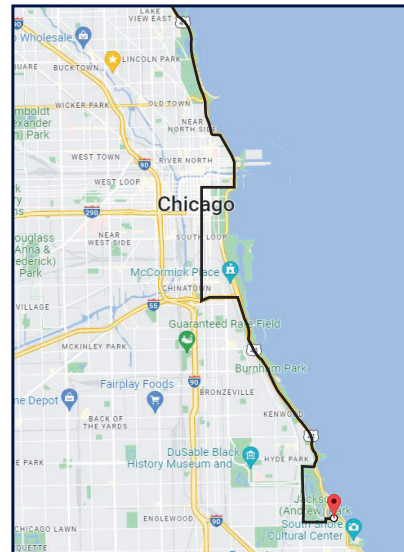

# 59TH ST. & JACKSON HARBORS

WE'RE OPEN DURING THE CHICAGO STREET RACE

Recommended routes to get to 59<sup>th</sup> St. & Jackson Harbors when a portion of DuSable Lakeshore Dr. is closed from July 5<sup>th</sup> - July 9<sup>th</sup>

## 59TH STREET HARBOR

## JACKSON INNER HARBOR

### FROM NORTH:

- Access I-55 S/Stevenson Expressway via 25th St. and State St.
- Continue on US-41 S DuSable Lake Shore Dr.
- Proceed south on DuSable Lake Shore Dr. to the desired Harbor