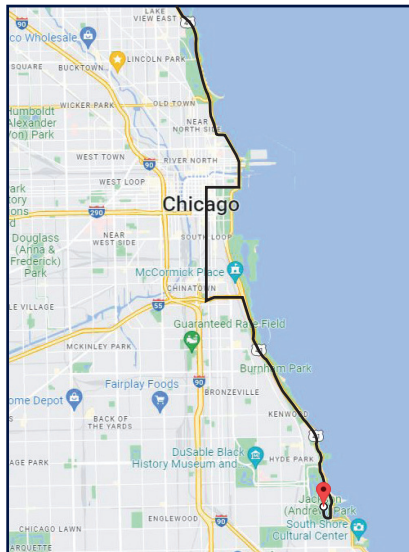

# 59TH ST. & JACKSON HARBORS

WE'RE OPEN DURING THE CHICAGO STREET RACE

Recommended routes to get to 59<sup>th</sup> St. & Jackson Harbors when a portion of DuSable Lakeshore Dr. is closed from July 5<sup>th</sup> - July 9<sup>th</sup>

## 59TH STREET HARBOR

## JACKSON INNER HARBOR

### FROM NORTH:

- Access I-55 S/Stevenson Expressway via 25th St. and State St.
- Continue on US-41 S DuSable Lake Shore Dr.
- Proceed south on DuSable Lake Shore Dr. to the desired Harbor