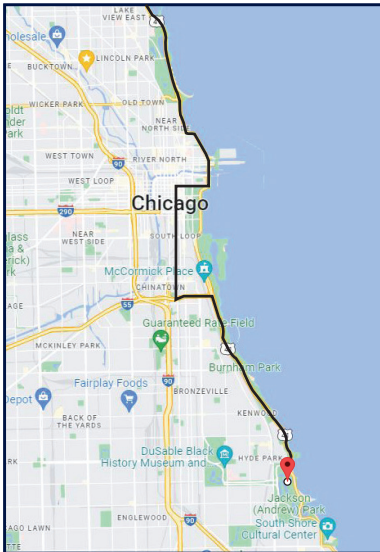

# 59TH ST. & JACKSON HARBORS

WE'RE OPEN DURING THE CHICAGO STREET RACE

Recommended routes to get to 59<sup>th</sup> St. & Jackson Harbors when a portion of DuSable Lakeshore Dr. is closed from July 5<sup>th</sup> - July 9<sup>th</sup>

## 59TH STREET HARBOR

### FROM NORTH:

- Access I-55 S/Stevenson Expressway via 25th St. and State St.
- Continue on US-41 S DuSable Lake Shore Dr.
- Proceed south on DuSable Lake Shore Dr. to the desired Harbor

### FROM SOUTH:

- No change in route