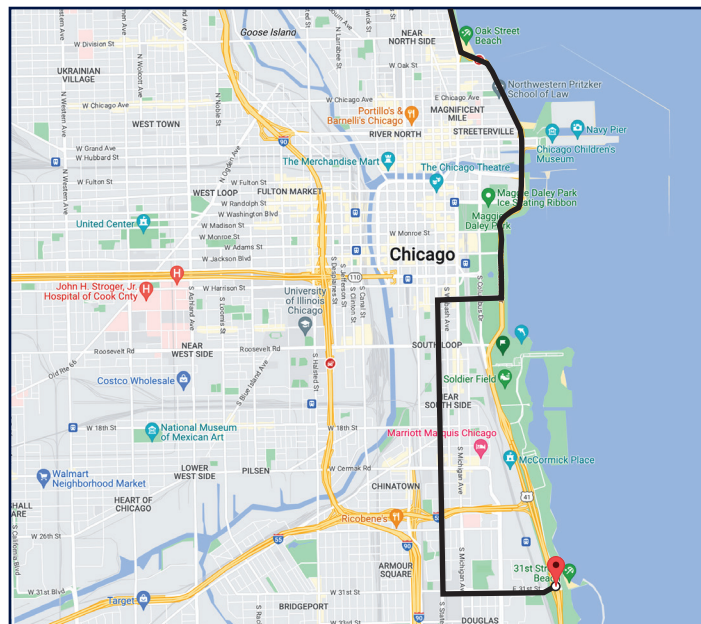

31ST STREET HARBOR

WE'RE OPEN DURING THE CHICAGO STREET RACE

Recommended routes to get to 31st St. Harbor when DuSable Lake Shore Dr. is closed from July 5th - July 9th

FROM NORTH:

- Proceed south on State St. until 31st St.
- Continue east on 31st St. to the Harbor

FROM SOUTH:

- No change in route