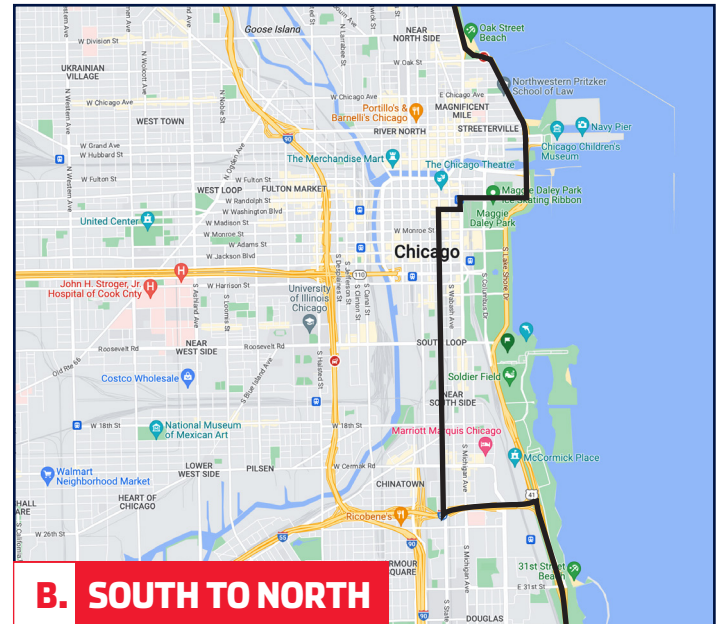

GENERAL TRAVEL IN THE CITY DURING RACE WEEK

Recommended routes when a portion of DuSable Lake Shore Drive closes on the evening of June 28th

A. NORTH TO SOUTH:

- Exit DuSable Lake Shore Drive at Randolph St
- Take Randolph St and turn left on State St
- Take State St to 25th St
- Enter Stevenson Expressway (I-55)
- Take I-55 South to access SB DuSable Lake Shore Dr

B. SOUTH TO NORTH:

- Proceed on NB DuSable Lake Shore Drive
- Merge onto Stevenson Expressway (I-55)
- Exit at 25th and State
- Turn right onto State and proceed north to Washington St
- Turn right onto Washington St and proceed to Michigan Ave
- Turn left onto Michigan Ave and proceed to Randolph St
- Turn right onto Randolph St and merge onto NB DuSable Lake Shore Dr