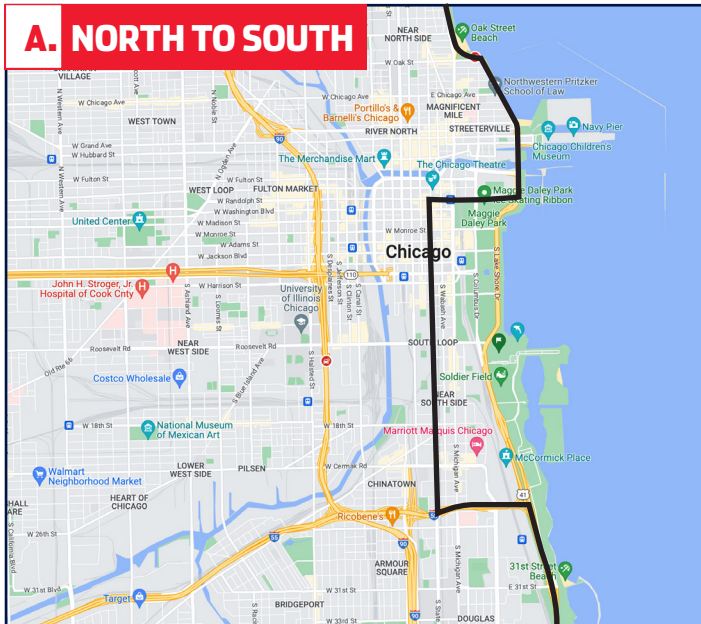

GENERAL TRAVEL IN THE CITY DURING RACE WEEK

Recommended routes when a portion of DuSable Lake Shore Drive closes on the evening of June 28th

A. NORTH TO SOUTH:

- Exit DuSable Lake Shore Drive at Randolph St
- Take Randolph St and turn left on State St
- Take State St to 25th St
- Enter Stevenson Expressway (I-55)
- Take I-55 South to access SB DuSable Lake Shore Dr

B. SOUTH TO NORTH:

- Proceed on NB DuSable Lake Shore Drive
- Merge onto Stevenson Expressway (I-55)
- Exit at 25th and State
- Turn right onto State and proceed north to Washington St
- Turn right onto Washington St and proceed to Michigan Ave
- Turn left onto Michigan Ave and proceed to Randolph St
- Turn right onto Randolph St and merge onto NB DuSable Lake Shore Dr